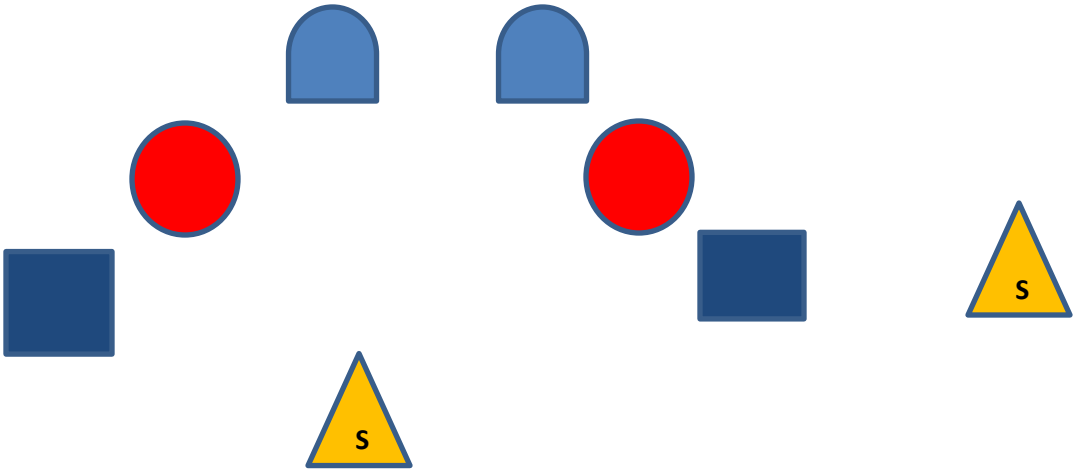

10 Rifle
10 Pistol
2+ Shotgun

Targets	Distance - yards
Pistol	4-4+-5-5+
Rifle	10-9+-9-8+-8
Shotgun	10

A

B

Stage 3 – Lower Gulch

Guns: Rifle loaded ten rounds staged safely. Shotgun open and empty staged safely. Pistols loaded five rounds each holstered.

Start: with hands gun(s) of choice in hand(s).

Shooting: Gun order shooters choice. Both positions must be used.

- If with pistols, shoot the six pistol targets in a 2,2,1,1,2,2 sweep from either end.
- With rifle , shoot the six rifle targets in a 2,2,1,1,2,2 sweep from either end.
- If with Shotgun shoot the two shotgun targets till down.