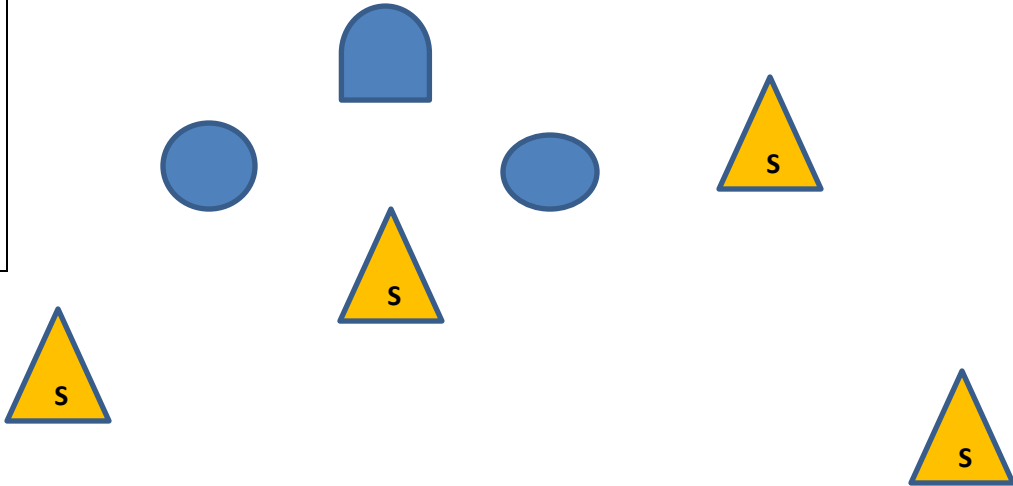

10 Rifle
10 Pistol
4+ Shotgun

Targets	Distance - yards
Pistol	4-4+-5-5+
Rifle	10-9+-9-8+-8
Shotgun	10

Stage 5 – Middle Gulch

Guns: Rifle loaded ten rounds staged safely.. Shotgun open and empty staged safely. Pistols loaded five rounds each holstered.

Start: with hands at

Sass default

Shooting: Gun order shooters choice. Both positions must be used.

- If with Shotgun in hand shoot the four knockdown targets until down.
- If with Rifle, engage the three rifle targets with a John Wayne sweep from either end. 1-2-3-3-2-1-1-2-3-3
- If with pistols, engage three pistol targets with a John Wayne sweep from either end. 1-2-3-3-2-1-1-2-3-3