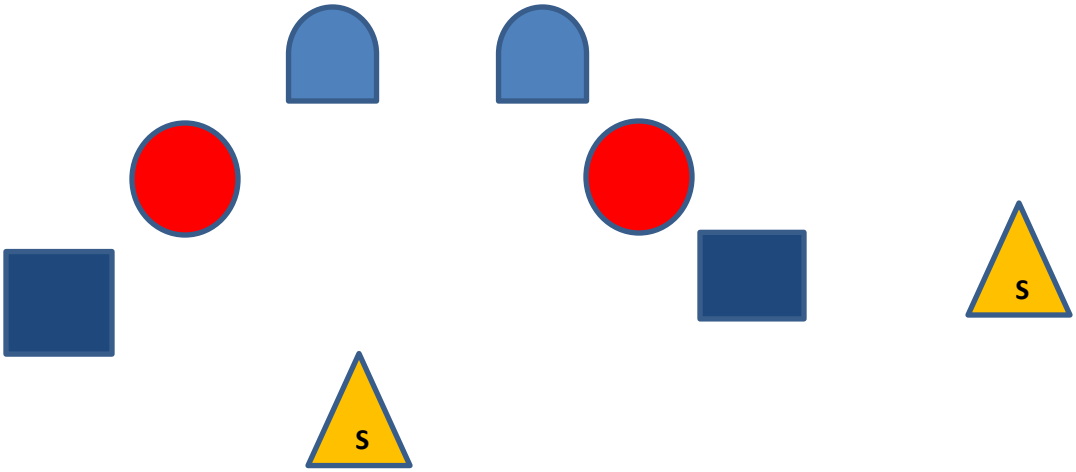

10 Rifle
10 Pistol
2+ Shotgun

Targets	Distance - yards
Pistol	4-4+-5-5+
Rifle	10-9+-9-8+-8
Shotgun	10

A

B

Stage 2 – Lower Gulch

Guns: Rifle loaded ten rounds staged safely. Shotgun open and empty staged safely. Pistols loaded five rounds each holstered.

Start: with hands at low surrender.

Shooting: Gun order shooters choice. Both positions must be used.

- If with pistols, shoot the six pistol targets by double tapping the two middle targets, then double tap the two center targets, the single tap the two outside targets.
- With rifle , shoot the six rifle targets by double tapping the two middle targets, then double tap the two center targets, the single tap the two outside targets.
- If with Shotgun shoot the two shotgun targets till down.