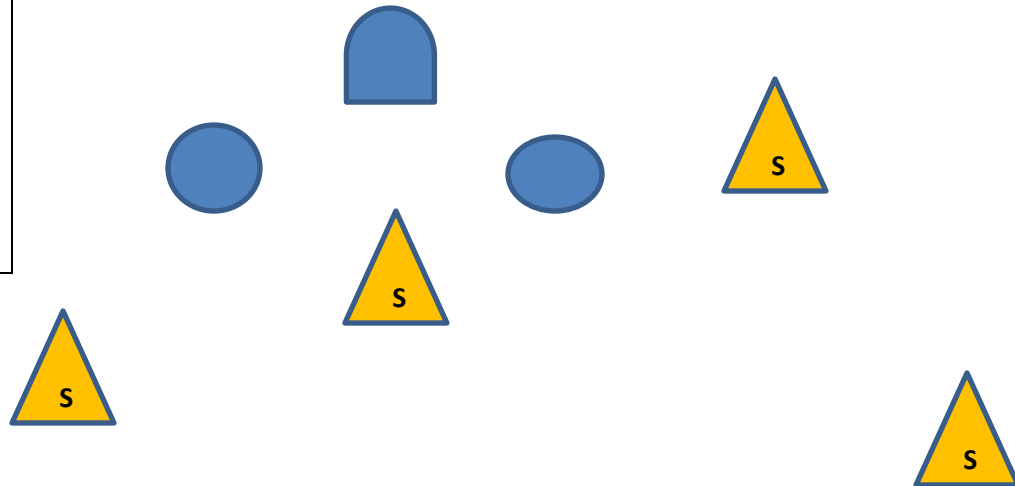

10 Rifle

10 Pistol

2+ Shotgun

Targets	Distance - yards
Pistol	4-4+-5-5+
Rifle	10-9+-9-8+-8
Shotgun	10

Stage 6 – Middle Gulch

Guns: Rifle loaded ten rounds staged safely.. Shotgun open and empty staged safely. Pistols loaded five rounds each holstered.

Start: with hands on hat.

Shooting: Gun order shooters choice. Both positions must be used.

- If with Shotgun in hand shoot the two middle knockdown targets until down.
- With Rifle, engage the three rifle targets with a 1-2-2-3-2-2-1-2-2-3 sweep from either end.
- With pistols from table A, engage three pistol targets with a 1-2-2-3-2-2-1-2-2-3 sweep from either end.