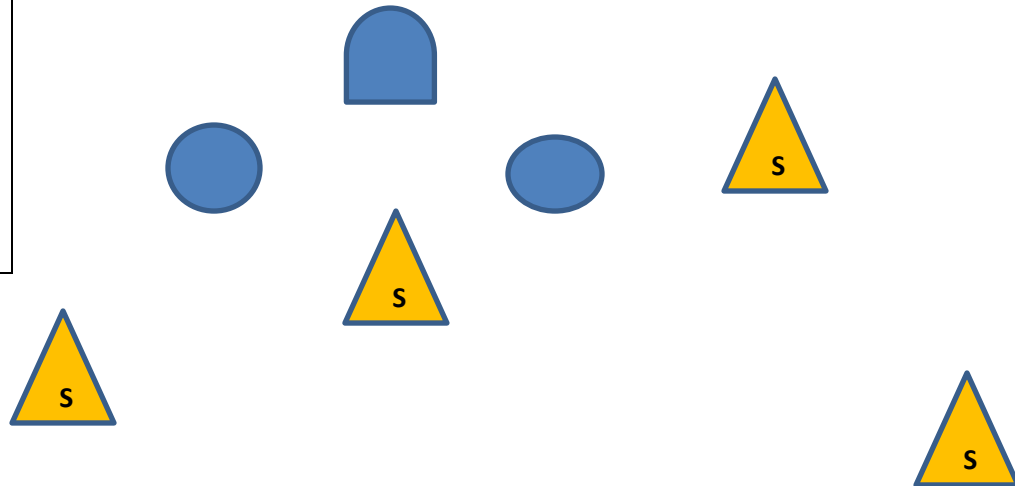

10 Rifle

10 Pistol

4+ Shotgun

Targets	Distance - yards
Pistol	4-4+-5-5+
Rifle	10-9+-9-8+-8
Shotgun	10

Stage 4 – Middle Gulch

Guns: Rifle loaded ten rounds staged safely.. Shotgun open and empty staged safely. Pistols loaded five rounds each holstered.

Start: At table B with shotgun in hand.

Shooting: Gun shotgun, rifle, pistols. Both positions must be used

- With Shotgun in hand shoot the four knockdown targets until down.
- With Rifle, engage the three rifle targets with a 3-4-3 sweep from either end.
- With pistols from table A, engage three pistol targets with a 3-4-3 sweep from either end.