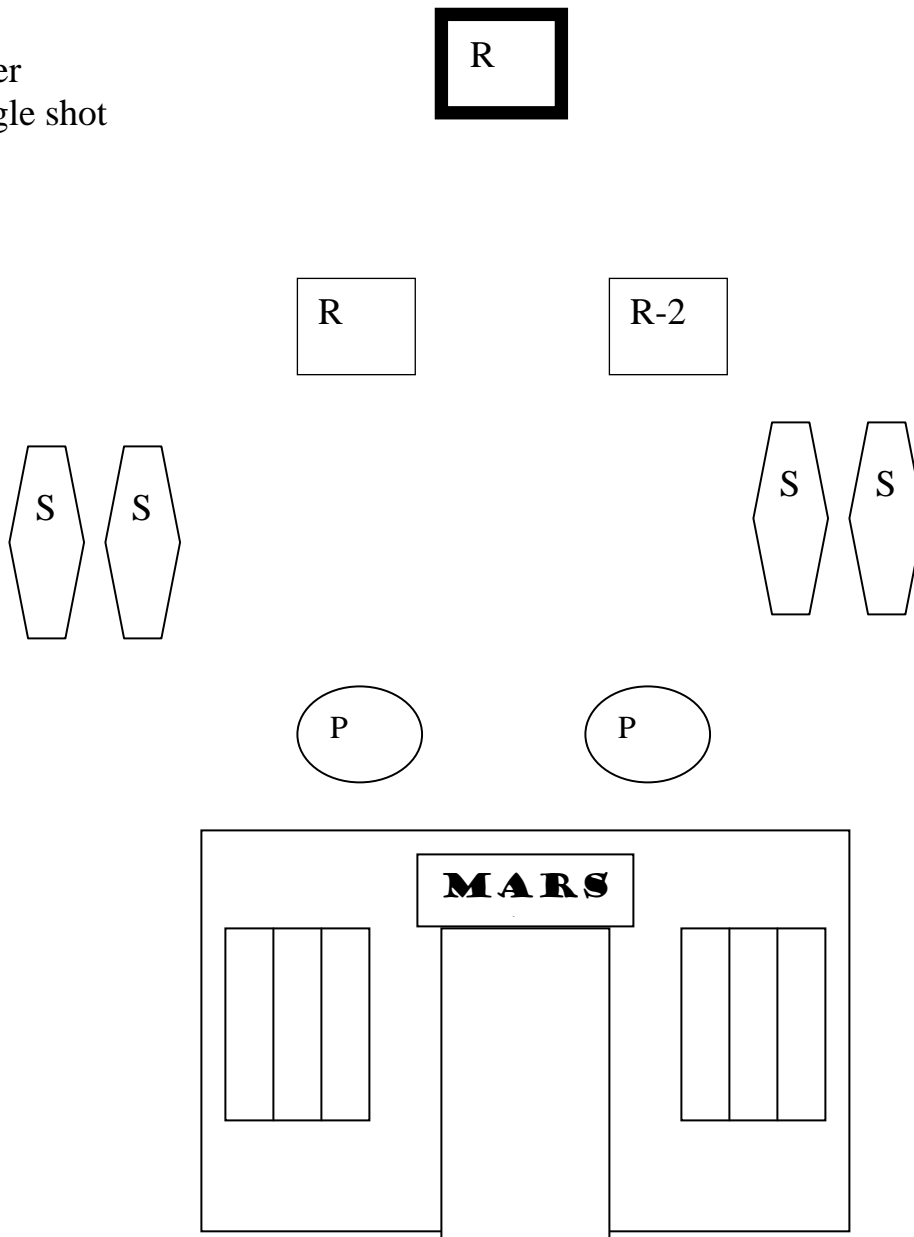

Bay 6 Stage#6

10 pistol
10 rifle
6 Big Bore lever
4 Big Bore single shot
4+ Shotgun

Shotgun
Rifle
Shotgun
Pistols

Starting at either window with shotgun in hand, rifle staged appropriately.

At the beep engage the shotgun targets in front of you. Move to doorway taking along your shotgun.

With your rifle put 5 hits on each target. With Big Bore lever blast away at the one target, same with the Big Bore single shot.

Ground rifle and move to the other window with shotgun and shoot the two knockdowns. Ground shotgun and return to door with pistols repeat the instructions for rifle.