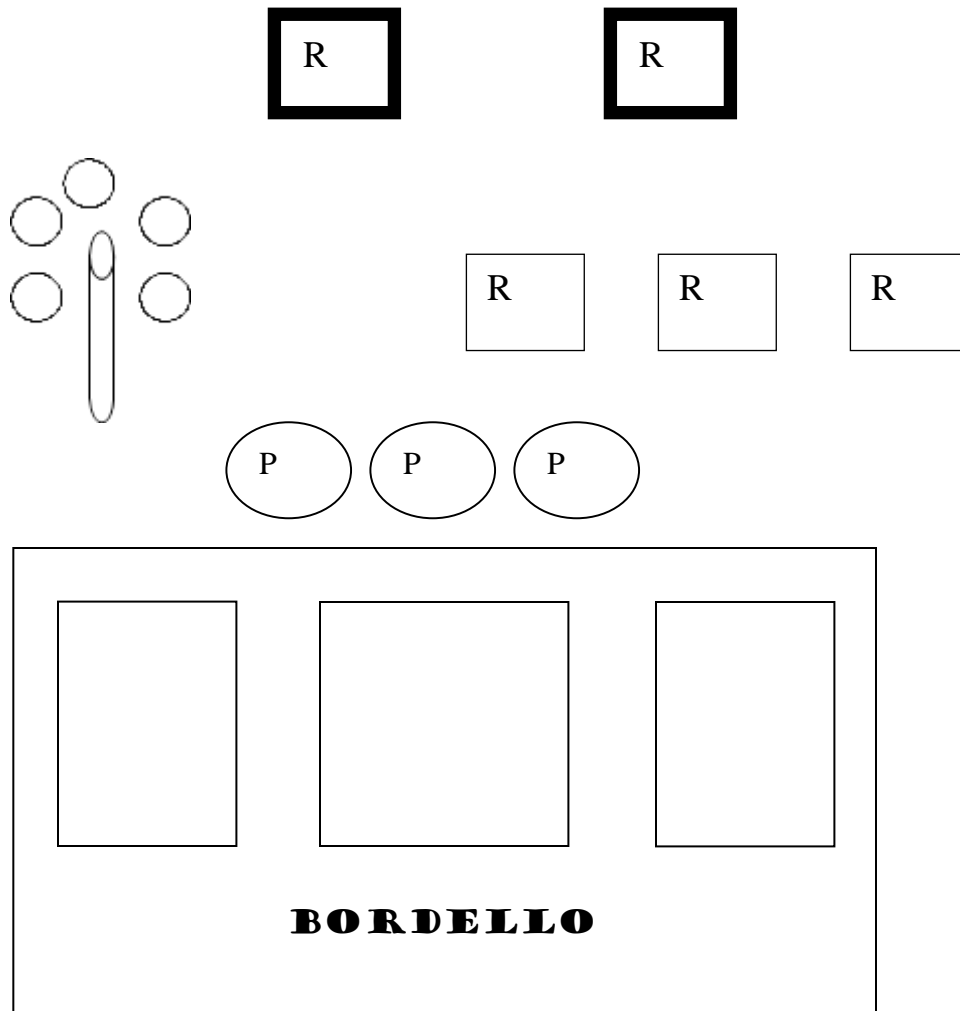

Bay 4 - Stage#1

10 Pistol
10 rifle
6 BB lever
4 BB single shot
5+ Shotgun

Pistol
Pistol
Rifle
Shotgun

Shooter starts at center window with hands on pistols with long guns staged appropriately. At the beep shooter engages the pistol targets with a double tap NV sweep. Shooter moves to right window and repeats the same sweep with rifle. Big Bore Lever double tap the big bore targets with 6 rounds. Big Bore Single Shot double tap the big bore targets with 4 rounds. Ground rifle safely and move to the left window, with Shotgun engage the Texas Star.

Bay 4 - Stage#2

10 Pistol
10 rifle
6 BB lever
4 BB single shot
4 + Shotgun

Pistol
Pistol
Rifle
Shotgun

Shooter starts at left window with hands at side, long guns staged appropriately. At the beep shooter engages the Texas Star with pistols expending leftover rounds on the dump plate. Any misses on the dump are misses. Move to center window, with rifle shoot a Lawrence Welk on two targets 1- 2,2 – 1,1,1 – 2,2,2,2. Big Bore lever shoot a 1- 2,2 – 1,1,1 sweep on the big bore targets and Big Bore single shot shoot a 1- 2,2 – 1 sweep on the big bore targets. Ground rifle and move to the right window **with shotgun engage the two rifle targets** with a double tap on each one.

Note: Shooter may return to the left window with shogun to make up any paddles left on Star for a clean match.

Bay 5 Stage #3

10 pistol
10 rifle
6 Big Bore lever
4 Big Bore single shot
4+ Shotgun

Stand and Deliver
Shooters choice on gun order

Stand and Deliver Shooters choice on gun order

With pistols shoot the 4 targets with 3,2,2,3 hits- any order

With rifle repeat the instructions above

Big Bore Lever put 3 shots on each Big Bore targets

Big Bore single shot put 2 shots on each big bore target.