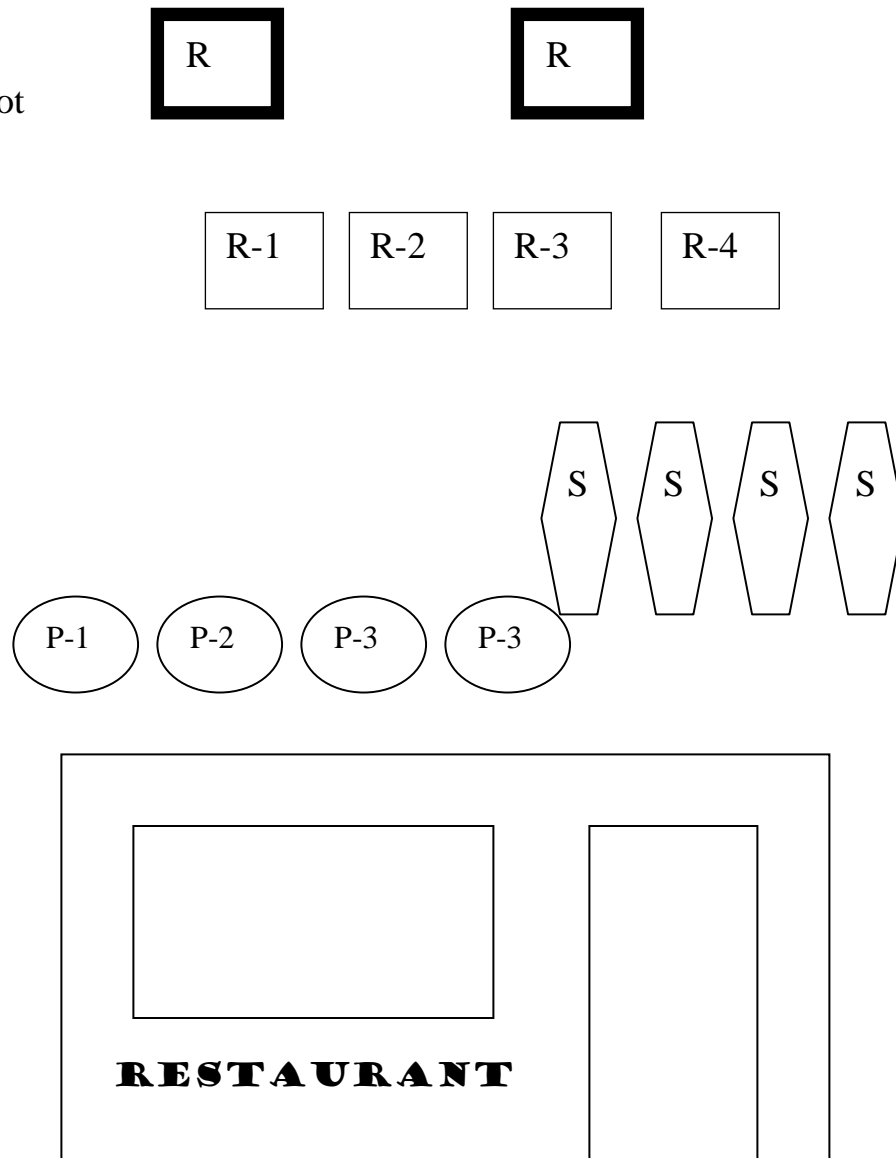

Bay 5 Stage #4

10 pistol
10 rifle
6 Big Bore lever
4 Big Bore single shot
4+ Shotgun

Rifle
Pistols
Shotgun

Shooter starts at window with hands on hat, long guns stated appropriately.

At the beep engage the rifle targets with a

R1-R2,R2- R3,R3-R4,R1,R2,R3,R4 sweep

Big Bore Lever alternate with 3 shots on each Big Bore targets

Big Bore single shot alternate with 2 shots on each big bore target.

Ground rifle, with pistols repeat the same sweep as rifle

With Shotgun move to doorway and engage the 4 knockdowns