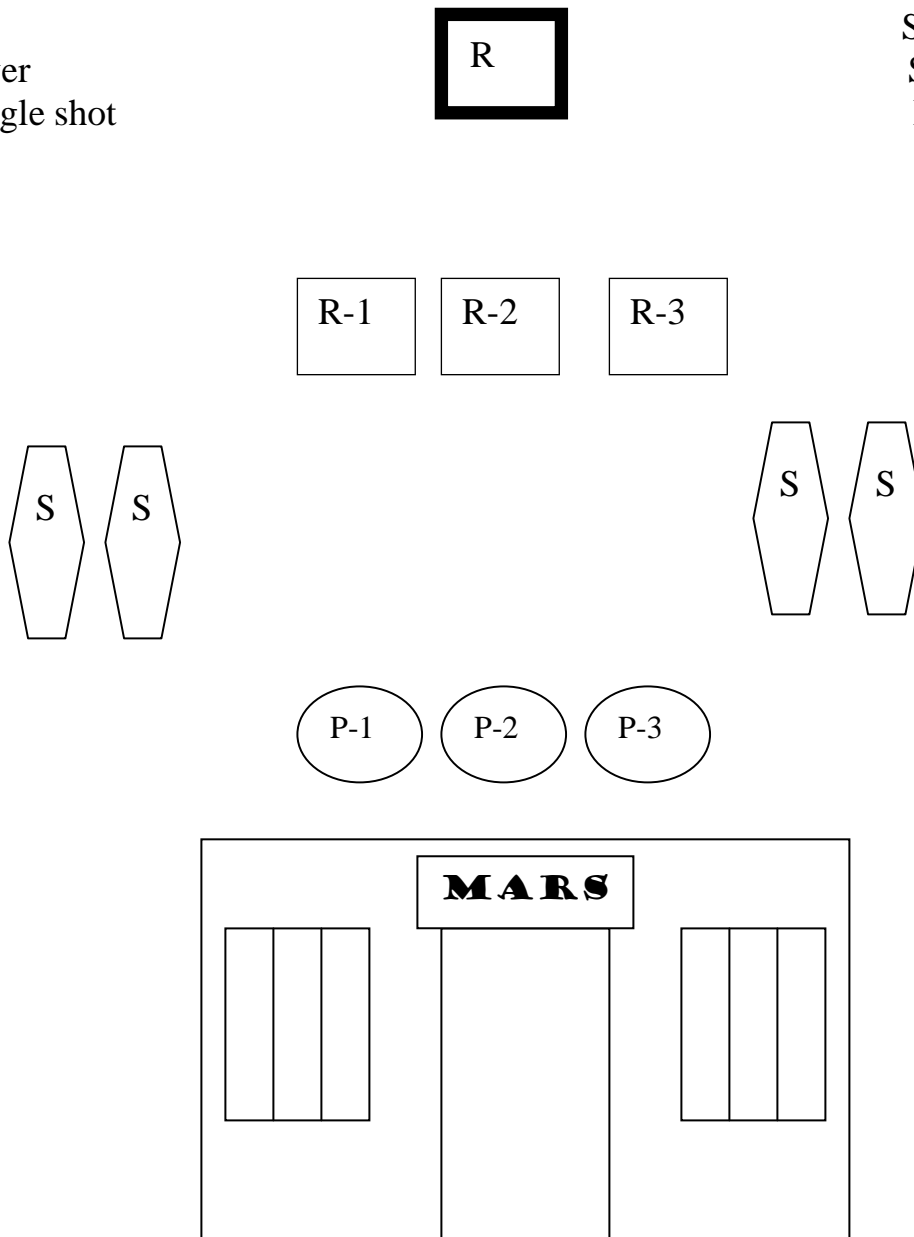

Bay 4 - Stage#2

10 Pistol
10 rifle
6 BB lever
4 BB single shot
4 + Shotgun

Pistol
Pistol
Rifle
Shotgun

Shooter starts at left window with hands at side, long guns staged appropriately. At the beep shooter engages the Texas Star with pistols expending leftover rounds on the dump plate. Any misses on the dump are misses. Move to center window, with rifle shoot a Lawrence Welk on two targets 1- 2,2 – 1,1,1 – 2,2,2,2. Big Bore lever shoot a 1- 2,2 – 1,1,1 sweep on the big bore targets and Big Bore single shot shoot a 1- 2,2 – 1 sweep on the big bore targets. Ground rifle and move to the right window **with shotgun engage the two rifle targets** with a double tap on each one.

At the beep engage the rifle targets with a

R1-R2,R2- R3,R3-R4,R1,R2,R3,R4 sweep

Big Bore Lever alternate with 3 shots on each Big Bore targets

Big Bore single shot alternate with 2 shots on each big bore target.

Ground rifle, with pistols repeat the same sweep as rifle

With Shotgun move to doorway and engage the 4 knockdowns

Bay 6 Stage#5

10 pistol
10 rifle
6 Big Bore lever
4 Big Bore single shot
4+ Shotgun

Rifle
Shotgun
Shotgun
Pistols