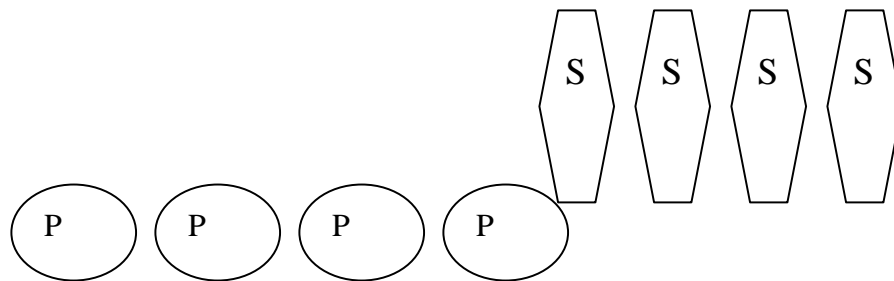

Bay 4 - Stage#1

10 Pistol
10 rifle
6 BB lever
4 BB single shot
5+ Shotgun

Pistol
Pistol
Rifle
Shotgun

Shooter starts at center window with hands on pistols with long guns staged appropriately. At the beep shooter engages the pistol targets with a double tap NV sweep. Shooter moves to right window and repeats the same sweep with rifle. Big Bore Lever double tap the big bore targets with 6 rounds. Big Bore Single Shot double tap the big bore targets with 4 rounds. Ground rifle safely and move to the left window, with Shotgun engage the Texas Star.

Bay 4 - Stage#2

10 Pistol
10 rifle
6 BB lever
4 BB single shot
4 + Shotgun

Pistol
Pistol
Rifle
Shotgun

Shooter starts at left window with hands at side, long guns staged appropriately. At the beep shooter engages the Texas Star with pistols expending leftover rounds on the dump plate. Any misses on the dump are misses. Move to center window, with rifle shoot a Lawrence Welk on two targets 1- 2,2 – 1,1,1 – 2,2,2,2. Big Bore lever shoot a 1- 2,2 – 1,1,1 sweep on the big bore targets and Big Bore single shot shoot a 1- 2,2 – 1 sweep on the big bore targets. Ground rifle and move to the right window **with shotgun engage the two rifle targets** with a double tap on each one.

Note: Shooter may return to the left window with shogun to make up any paddles left on Star for a clean match.

Bay 5 Stage #3

10 pistol
10 rifle
6 Big Bore lever
4 Big Bore single shot
4+ Shotgun

Stand and Deliver
Shooters choice on gun order