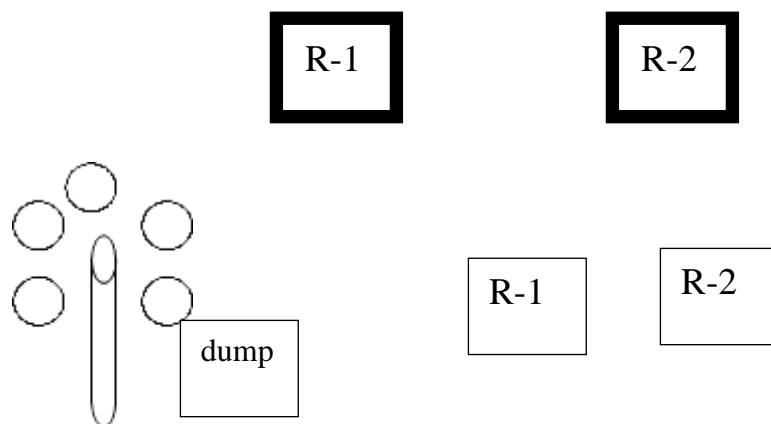

Bay 4 - Stage#1

10 Pistol
10 rifle
6 BB lever
4 BB single shot
5+ Shotgun

Pistol
Pistol
Rifle
Shotgun

Shooter starts at center window with hands on pistols with long guns staged appropriately. At the beep shooter engages the pistol targets with a double tap NV sweep. Shooter moves to right window and repeats the same sweep with rifle. Big Bore Lever double tap the big bore targets with 6 rounds. Big Bore Single Shot double tap the big bore targets with 4 rounds. Ground rifle safely and move to the left window, with Shotgun engage the Texas Star.

Bay 4 - Stage#2

10 Pistol
10 rifle
6 BB lever
4 BB single shot
4 + Shotgun

Pistol
Pistol
Rifle
Shotgun

Shooter starts at left window with hands at side, long guns staged appropriately. At the beep shooter engages the Texas Star with pistols expending leftover rounds on the dump plate. Any misses on the dump are misses. Move to center window, with rifle shoot a Lawrence Welk on two targets 1- 2,2 – 1,1,1 – 2,2,2,2. Big Bore lever shoot a 1- 2,2 – 1,1,1 sweep on the big bore targets and Big Bore single shot shoot a 1- 2,2 – 1 sweep on the big bore targets. Ground rifle and move to the right window **with shotgun engage the two rifle targets** with a double tap on each one.