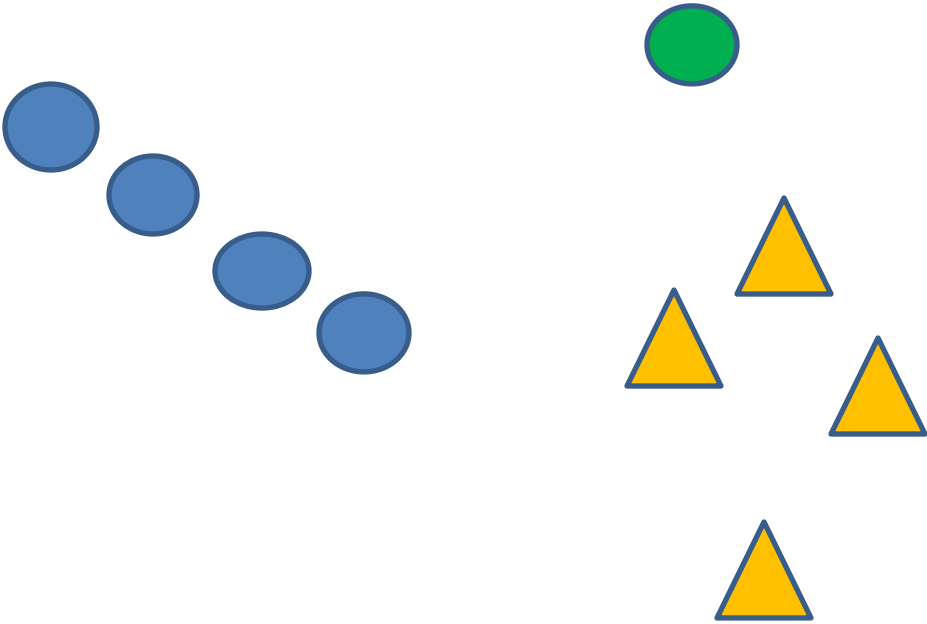

10 Rifle
10 Pistol
4+ Shotgun

Targets	Distance - yards
Pistol	4-4+-5-5+
Rifle	10-9+-9-8+-8
Shotgun	10

Stage 4 – Lower Gulch

Guns: Rifle loaded ten rounds staged safely.. Shotgun open and empty staged safely. Pistols loaded five rounds each holstered.

Start: with hands on your hips.

Shooting: Gun order shooters choice. Both positions must be used

- If with Rifle, engage the four targets with a 1-2-3-4 sweep.
- If with pistols, engage four pistol targets in a 1-2-3-4 sweep
- If with Shotgun shoot the four shotgun targets till down.