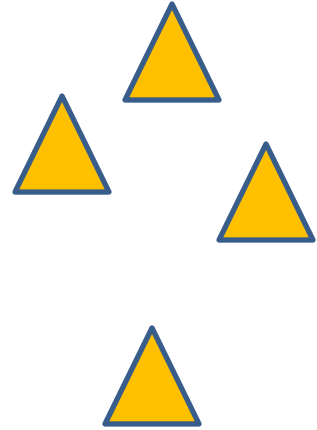

10 Rifle

10 Pistol

4+ Shotgun

Targets	Distance - yards
Pistol	4-4+-5-5+
Rifle	10-9+-9-8+-8
Shotgun	10

A

B

Stage 6 – Lower Gulch

Guns: Rifle loaded ten rounds staged safely.. Shotgun open and empty staged safely. Pistols loaded five rounds each holstered.