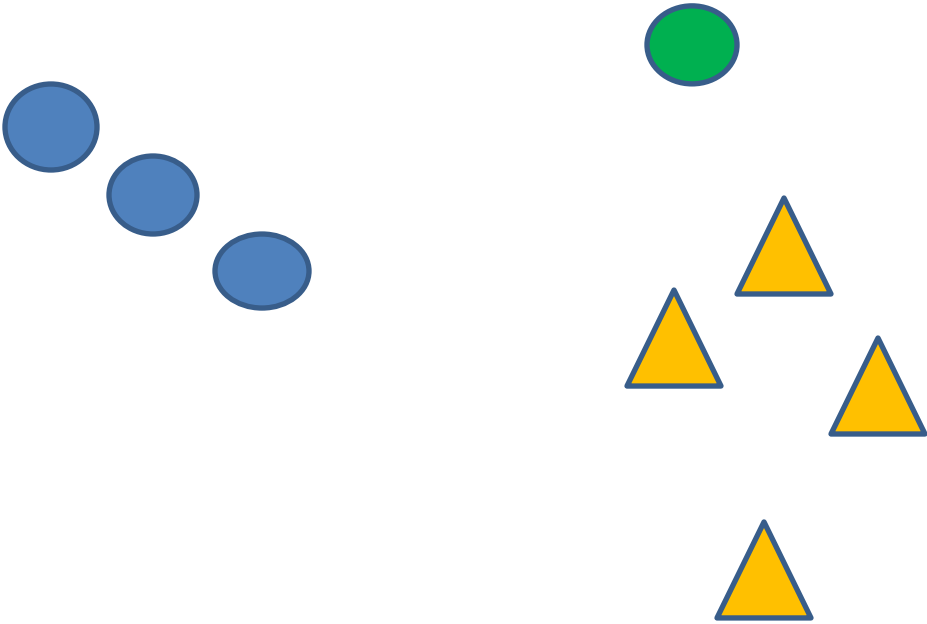

10 Rifle
10 Pistol
4+ Shotgun

Targets	Distance - yards
Pistol	4-4+-5-5+
Rifle	10-9+-9-8+-8
Shotgun	10

Stage 5 – Lower Gulch

Guns: Rifle loaded ten rounds staged safely.. Shotgun open and empty staged safely. Pistols loaded five rounds each holstered.

Start: In front of table A with hands at high surrender.

Shooting: Gun order shooters choice. Both positions must be used

- If with Rifle, engage the three targets with three rounds on each target no triple taps then shoot the bonus target for a 5 second bonus. . A miss on the bonus target does not count as a miss.
- If with pistols engage the three targets with three rounds on each target no triple taps then shoot the bonus target for two 5 second bonuses. A miss on the bonus target does not count as a miss.
- If with Shotgun shoot the four shotgun targets till down.