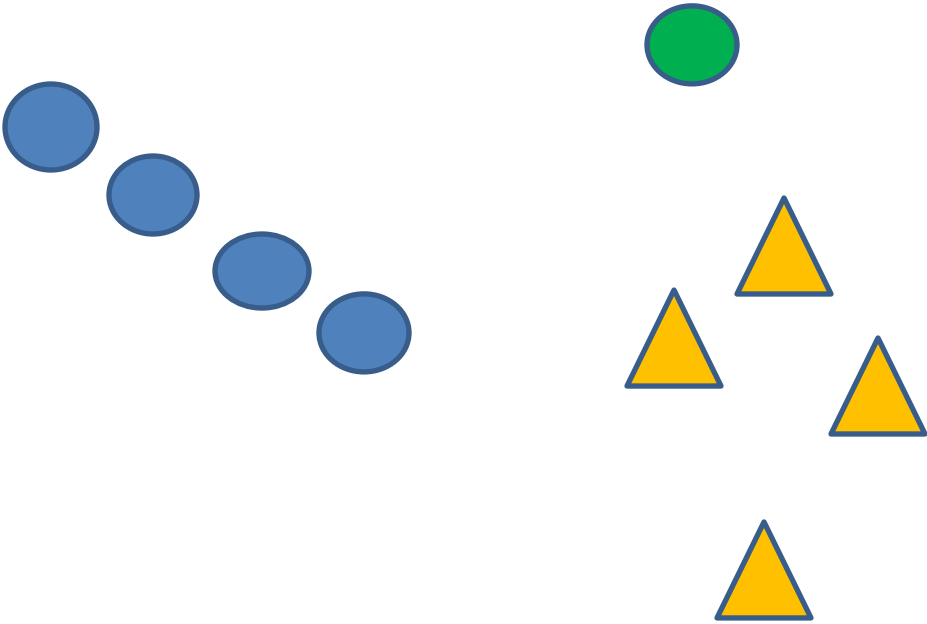

10 Rifle
10 Pistol
4+ Shotgun

Targets	Distance - yards
Pistol	4-4+-5-5+
Rifle	10-9+-9-8+-8
Shotgun	10

Stage 3 – Lower Gulch

Guns: Rifle loaded ten rounds staged safely.. Shotgun open and empty staged safely. Pistols loaded five rounds each holstered.

Start: pointing at the first target you are going to shoot.

Shooting: Gun order shooters choice. Both positions must be used

- If with Rifle, engage the four targets with a 2-3-3-2 sweep.
- If with pistols, engage four pistol targets in a 2-3-3-2 sweep
- If with Shotgun shoot the four shotgun targets till down.