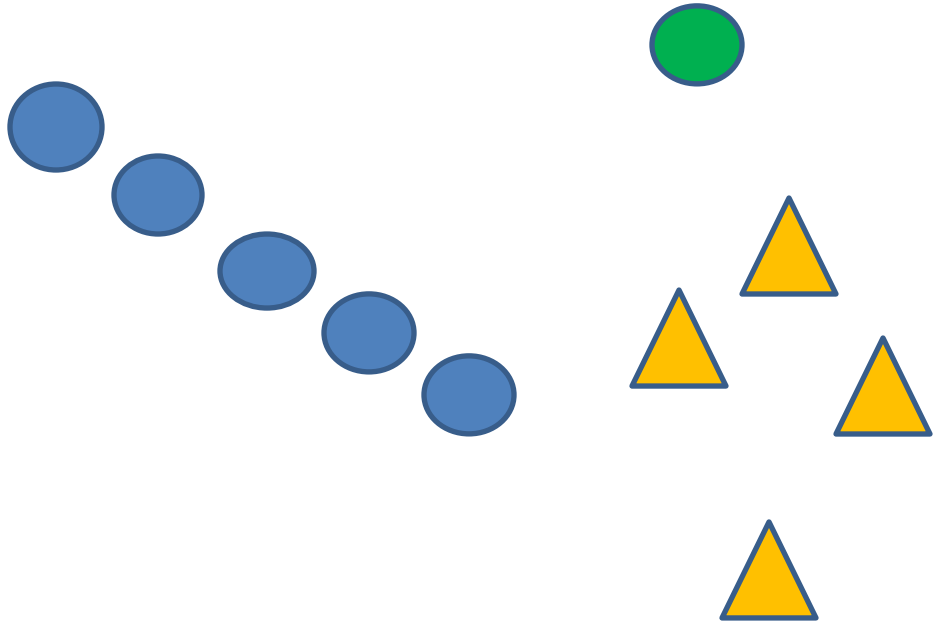

10 Rifle
 10 Pistol
 4+ Shotgun

Targets	Distance - yards
Pistol	4-4+-5-5+
Rifle	10-9+-9-8+-8
Shotgun	10

Stage 1 – Lower Gulch

Guns: Rifle loaded ten rounds staged safely.. Shotgun open and empty staged safely. Pistols loaded five rounds each holstered.

Start: with hands at low surrender.

Shooting: Gun order shooters choice. Both positions must be used

- If with Rifle, engage the five targets with a 1-2-3-3-1 sweep.
- If with pistols, engage five pistol targets in a 1-2-3-3-1 sweep
- If with Shotgun shoot the four shotgun targets till down.

10 Rifle

10 Pistol

4+ Shotgun

Targets	Distance - yards
Pistol	4-4+-5-5+
Rifle	10-9+-9-8+-8
Shotgun	10

Stage 2 – Lower Gulch

Guns: Rifle loaded ten rounds staged safely.. Shotgun open and empty staged safely. Pistols loaded five rounds each holstered.