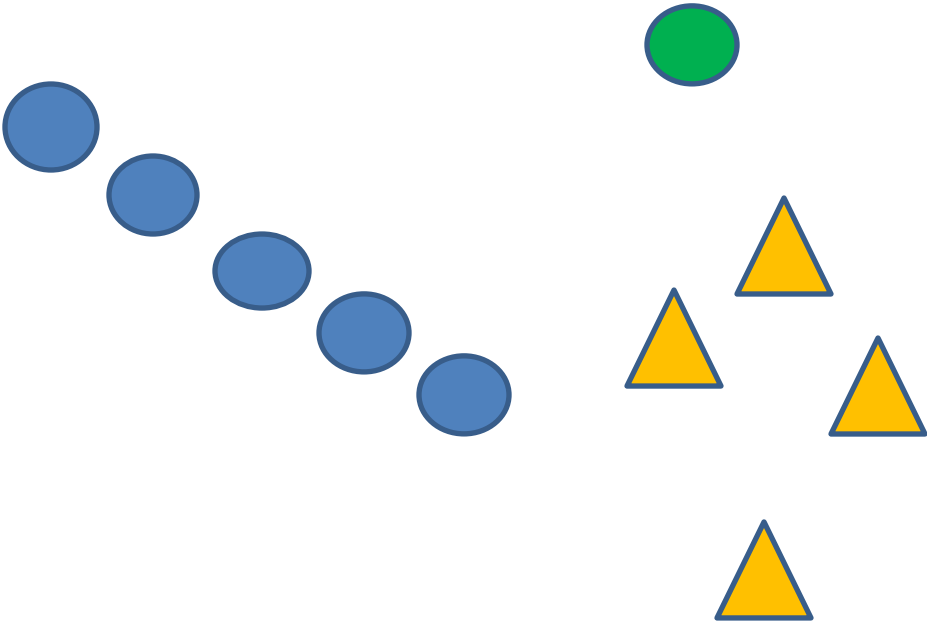

10 Rifle
 10 Pistol
 4+ Shotgun

Targets	Distance - yards
Pistol	4-4+-5-5+
Rifle	10-9+-9-8+-8
Shotgun	10

Stage 1 – Lower Gulch

Guns: Rifle loaded ten rounds staged safely.. Shotgun open and empty staged safely. Pistols loaded five rounds each holstered.

10 Rifle

10 Pistol

4+ Shotgun

Targets	Distance - yards
Pistol	4-4+-5-5+
Rifle	10-9+-9-8+-8
Shotgun	10

Stage 2 – Lower Gulch

Guns: Rifle loaded ten rounds staged safely.. Shotgun open and empty staged safely. Pistols loaded five rounds each holstered.