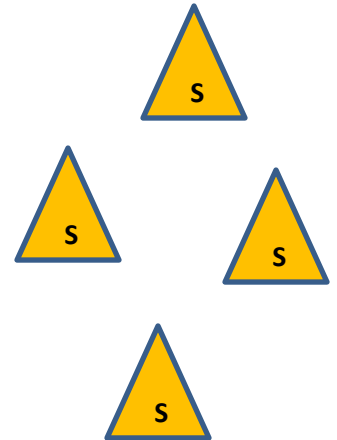

10 Rifle  
 10 Pistol  
 4+ Shotgun

Targets	Distance - yards
Pistol	4-4+-5-5+
Rifle	10-9+-9-8+-8
Shotgun	10

A

B

**Shooting:** Gun order shooters choice. Both positions must be used.

- With pistols shoot targets 1, 2, and 3 with three single tap sweeps starting on target one and then put tenth round on target 2. Hitting target 4 or 5 will be scored as a miss.
- With rifle shoot the rifle targets in a 1,4,4,2,4,4,3,4,4,1 pattern
- If with Shotgun shoot the four shotgun targets till down.

- With pistols shoot targets 1, 2, and 3 with a 3, 4, 3 sweep. Hitting target 4 or 5 will be scored as a miss.
- With rifle shoot the rifle targets in a continuous Nevada sweep starting on either end.
- If with Shotgun shoot the four shotgun targets till down.