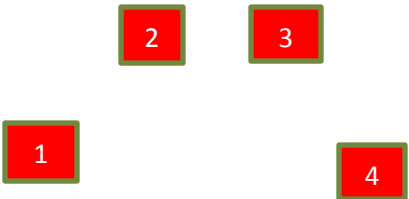

10 Rifle
10 Pistol
4+ Shotgun

Targets	Distance - yards
Pistol	4-4+-5-5+
Rifle	10-9+-9-8+-8
Shotgun	10

A

B

Stage 4 – Lower Gulch

Guns: Rifle loaded ten rounds staged safely.. Shotgun open and empty staged safely. Pistols loaded five rounds each holstered.

Start: with hands on your hat.

Shooting: Gun order shooters choice. Both positions must be used

- If with Rifle, engage the four targets with a 2-3-3-2 sweep.
- If with pistols, engage four pistol targets in a 2-3-3-2 sweep
- If with Shotgun shoot the four shotgun targets till down.