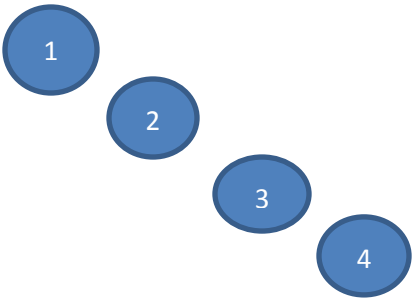

10 Rifle
10 Pistol
4+ Shotgun

Targets	Distance - yards
Pistol	4-4+-5-5+
Rifle	10-9+-9-8+-8
Shotgun	10

A

B

Stage 4 – Lower Gulch

Guns: Rifle loaded ten rounds staged safely.. Shotgun open and empty staged safely. Pistols loaded five rounds each holstered.

Start: with hands on your hat.

Shooting: Gun order shooters choice. Both positions must be used

- If with Rifle, engage the four targets with a 2-3-3-2 sweep.
- If with pistols, engage four pistol targets in a 2-3-3-2 sweep
- If with Shotgun shoot the four shotgun targets till down.