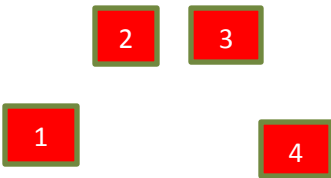

10 Rifle
10 Pistol
4+ Shotgun

Targets	Distance - yards
Pistol	4-4+-5-5+
Rifle	10-9+-9-8+-8
Shotgun	10

A

B

Stage 6 – Lower Gulch

Guns: Rifle loaded ten rounds staged safely.. Shotgun open and empty staged safely. Pistols loaded five rounds each holstered.

Start: In front of table A with hands at high surrender.

Shooting: Gun order shooters choice. Both positions must be used

- If with Rifle, engage the four targets in a badger sweep. 1,2,3,4,1,2,3,1,2,1
- If with pistols engage the four targets in a badger sweep. 1,2,3,4,1,2,3,1,2,1
- If with Shotgun shoot the four shotgun targets till down.