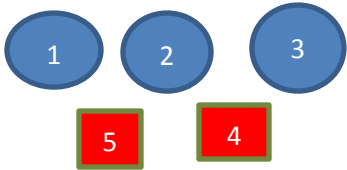

10 Rifle

10 Pistol

4+ Shotgun

Targets	Distance - yards
Pistol	4-4+-5-5+
Rifle	10-9+-9-8+-8
Shotgun	10

## Stage 2 – Middle Gulch

**Guns:** Rifle loaded ten rounds staged safely.. Shotgun open and empty staged safely. Pistols loaded five rounds each holstered.

**Start:** with hands on your hips.

**Shooting:** Gun order shooters choice. Both positions must be used.

- With pistols shoot targets 1, 2, and 3 with a 3, 4, 3 sweep. Hitting target 4 or 5 will be scored as a miss.
- With rifle shoot the rifle targets in a continuous Nevada sweep starting on either end.
- If with Shotgun shoot the four shotgun targets till down.

**10 Rifle**  
**10 Pistol**  
**4+ Shotgun**

Targets	Distance - yards
Pistol	4-4+-5-5+
Rifle	10-9+-9-8+-8
Shotgun	10