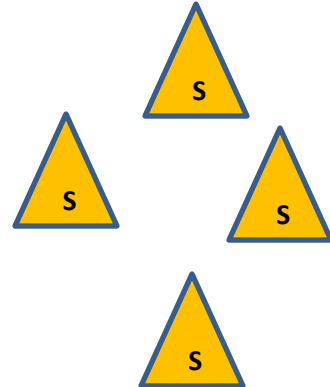

10 Rifle

10 Pistol

4+ Shotgun

Targets	Distance - yards
Pistol	4-4+-5-5+
Rifle	10-9+-9-8+-8
Shotgun	10

Stage 2 – Middle Gulch

Guns: Rifle loaded ten rounds staged safely.. Shotgun open and empty staged safely. Pistols loaded five rounds each holstered.

Start: with hands on your hips.

Shooting: Gun order shooters choice. Both positions must be used.

- With pistols shoot targets 1, 2, and 3 with a 3, 4, 3 sweep. Hitting target 4 or 5 will be scored as a miss.
- With rifle shoot the rifle targets in a continuous Nevada sweep starting on either end.
- If with Shotgun shoot the four shotgun targets till down.