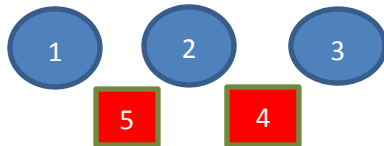

10 Rifle

10 Pistol

4+ Shotgun

Targets	Distance - yards
Pistol	4-4+-5-5+
Rifle	10-9+-9-8+-8
Shotgun	10

Stage 2 – Middle Gulch

Guns: Rifle loaded ten rounds staged safely.. Shotgun open and empty staged safely. Pistols loaded five rounds each holstered.

Start: with hands on your hips.

Shooting: Gun order shooters choice. Both positions must be used.

- With pistols shoot targets 1, 2, and 3 with a 3, 4, 3 sweep. Hitting target 4 or 5 will be scored as a miss.
- With rifle shoot the rifle targets in a continuous Nevada sweep starting on either end.
- If with Shotgun shoot the four shotgun targets till down.