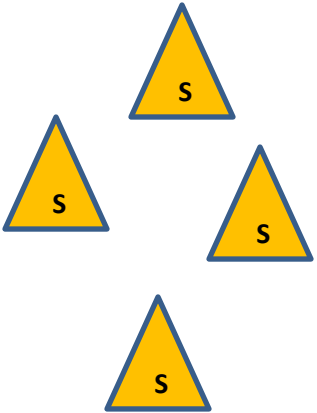

10 Rifle

10 Pistol

4+ Shotgun

Targets	Distance - yards
Pistol	4-4+-5-5+
Rifle	10-9+-9-8+-8
Shotgun	10

## Stage 2 – Middle Gulch

**Guns:** Rifle loaded ten rounds staged safely.. Shotgun open and empty staged safely. Pistols loaded five rounds each holstered.

**Start:** with hands on your hips.

**Shooting:** Gun order shooters choice. Both positions must be used.

- With pistols shoot targets 1, 2, and 3 with a 3, 4, 3 sweep. Hitting target 4 or 5 will be scored as a miss.
- With rifle shoot the rifle targets in a continuous Nevada sweep starting on either end.
- If with Shotgun shoot the four shotgun targets till down.

**10 Rifle**  
**10 Pistol**  
**4+ Shotgun**

Targets	Distance - yards
Pistol	4-4+-5-5+
Rifle	10-9+-9-8+-8
Shotgun	10