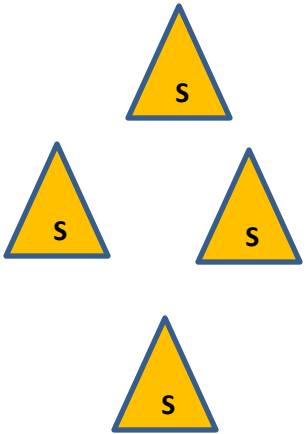

10 Rifle
10 Pistol
4+ Shotgun

Targets	Distance - yards
Pistol	4-4+-5-5+
Rifle	10-9+-9-8+-8
Shotgun	10

A

B

Stage 4 – Lower Gulch

Guns: Rifle loaded ten rounds staged safely.. Shotgun open and empty staged safely. Pistols loaded five rounds each holstered.

Start: with hands on your hat.

Shooting: Gun order shooters choice. Both positions must be used

- If with Rifle, engage the four targets with a 2-3-3-2 sweep.
- If with pistols, engage four pistol targets in a 2-3-3-2 sweep
- If with Shotgun shoot the four shotgun targets till down.