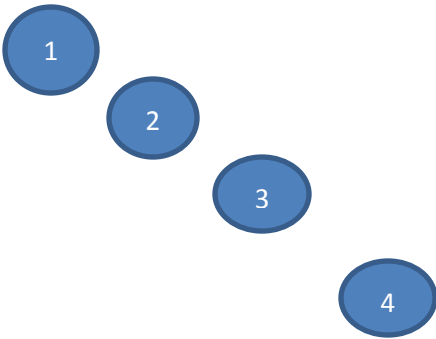

10 Rifle  
 10 Pistol  
 4+ Shotgun

Targets	Distance - yards
Pistol	4-4+-5-5+
Rifle	10-9+-9-8+-8
Shotgun	10

A

B

# Stage 4 – Lower Gulch

**Guns:** Rifle loaded ten rounds staged safely.. Shotgun open and empty staged safely. Pistols loaded five rounds each holstered.

**Start:** with hands on your hat.

**Shooting:** Gun order shooters choice. Both positions must be used

- If with Rifle, engage the four targets with a 2-3-3-2 sweep.
- If with pistols, engage four pistol targets in a 2-3-3-2 sweep
- If with Shotgun shoot the four shotgun targets till down.

10 Rifle  
 10 Pistol  
 4+ Shotgun