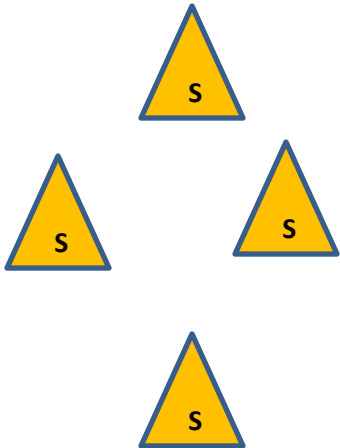

10 Rifle  
 10 Pistol  
 4+ Shotgun

Targets	Distance - yards
Pistol	4-4+-5-5+
Rifle	10-9+-9-8+-8
Shotgun	10

A

B

# Stage 4 – Lower Gulch

**Guns:** Rifle loaded ten rounds staged safely.. Shotgun open and empty staged safely. Pistols loaded five rounds each holstered.

**Start:** with hands on your hat.

**Shooting:** Gun order shooters choice. Both positions must be used

- If with Rifle, engage the four targets with a 2-3-3-2 sweep.
- If with pistols, engage four pistol targets in a 2-3-3-2 sweep
- If with Shotgun shoot the four shotgun targets till down.

10 Rifle  
 10 Pistol  
 4+ Shotgun