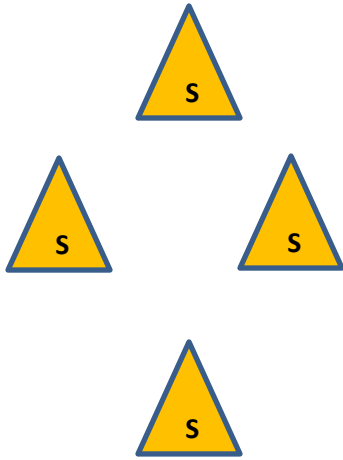

10 Rifle
10 Pistol
4+ Shotgun

Targets	Distance - yards
Pistol	4-4+-5-5+
Rifle	10-9+-9-8+-8
Shotgun	10

A

B

Stage 6 – Lower Gulch

Guns: Rifle loaded ten rounds staged safely.. Shotgun open and empty staged safely. Pistols loaded five rounds each holstered.

Start: In front of table A with hands at high surrender.

Shooting: Gun order shooters choice. Both positions must be used

- If with Rifle, engage the four targets in a badger sweep. 1,2,3,4,1,2,3,1,2,1
- If with pistols engage the four targets in a badger sweep. 1,2,3,4,1,2,3,1,2,1
- If with Shotgun shoot the four shotgun targets till down.