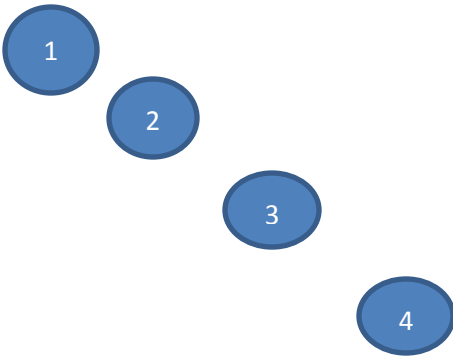

10 Rifle
10 Pistol
4+ Shotgun

Targets	Distance - yards
Pistol	4-4+-5-5+
Rifle	10-9+-9-8+-8
Shotgun	10

A

B

Stage 6 – Lower Gulch

Guns: Rifle loaded ten rounds staged safely.. Shotgun open and empty staged safely. Pistols loaded five rounds each holstered.

Start: In front of table A with hands at high surrender.

Shooting: Gun order shooters choice. Both positions must be used

- If with Rifle, engage the four targets in a badger sweep. 1,2,3,4,1,2,3,1,2,1
- If with pistols engage the four targets in a badger sweep. 1,2,3,4,1,2,3,1,2,1
- If with Shotgun shoot the four shotgun targets till down.