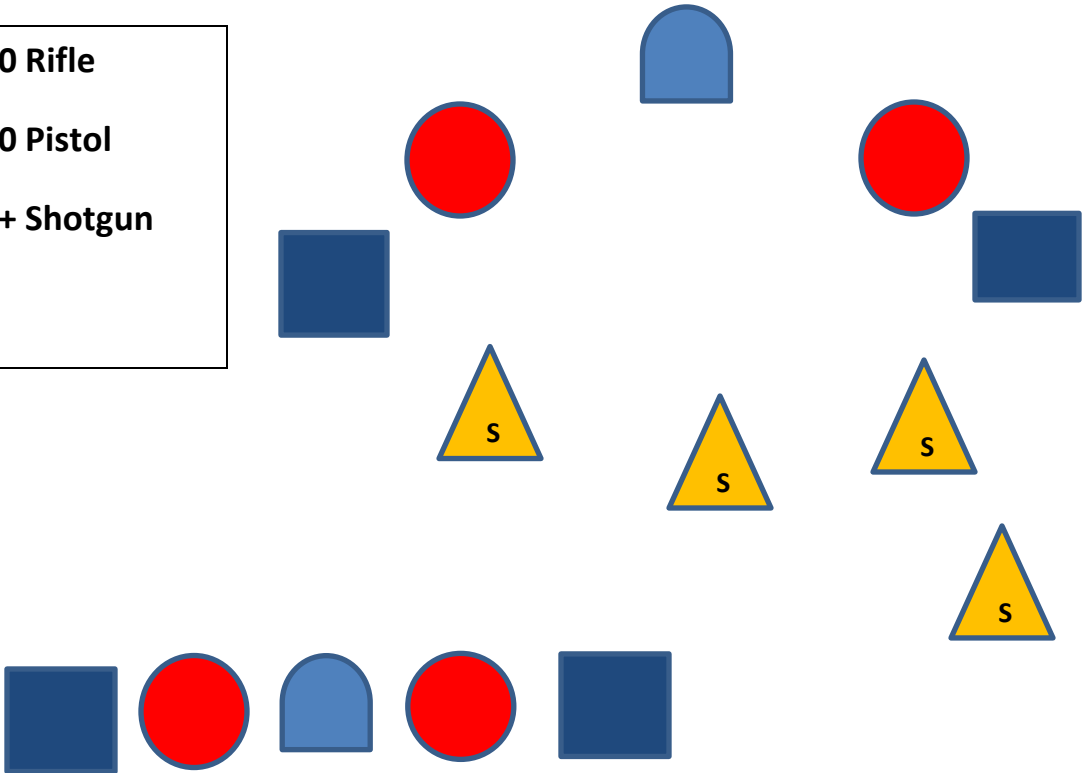

10 Rifle  
 10 Pistol  
 4+ Shotgun

B

Targets	Distance - yards
Pistol	4-4+-5-5+
Rifle	10-9+-9-8+-8
Shotgun	10

# Stage 1 – Lower Gulch

**Guns:** Rifle loaded ten rounds staged safely. Shotgun open and empty staged safely. Pistols loaded five rounds each holstered.

**Start:** with hands flat on table not touching any gun.

**Shooting:** Gun order shooters choice. Both positions must be used.

- If with pistols, shoot the five pistol targets in a Abilene Sweep (1-2-2-3-3-3-4-4-5) from either end and then place the tenth round on the bonus target. A miss on the bonus target is not a miss but a hit is 2 5 second bonuses.
- If with rifle , shoot the five rifle targets in a Abilene Sweep (1-2-2-3-3-3-4-4-5) from either end and then place the tenth round on the bonus target. A miss on the bonus target is not a miss but a hit is a 5 second bonus.
- If with Shotgun shoot the four shotgun targets till down.

- with Shotgun shoot the four shotgun targets till down.
- with rifle , shoot the five rifle targets with two single tap sweeps from the same end (no dirty sweeps).
- If with pistols, shoot the five pistol targets with two single tap sweeps from the same end (no dirty sweeps).