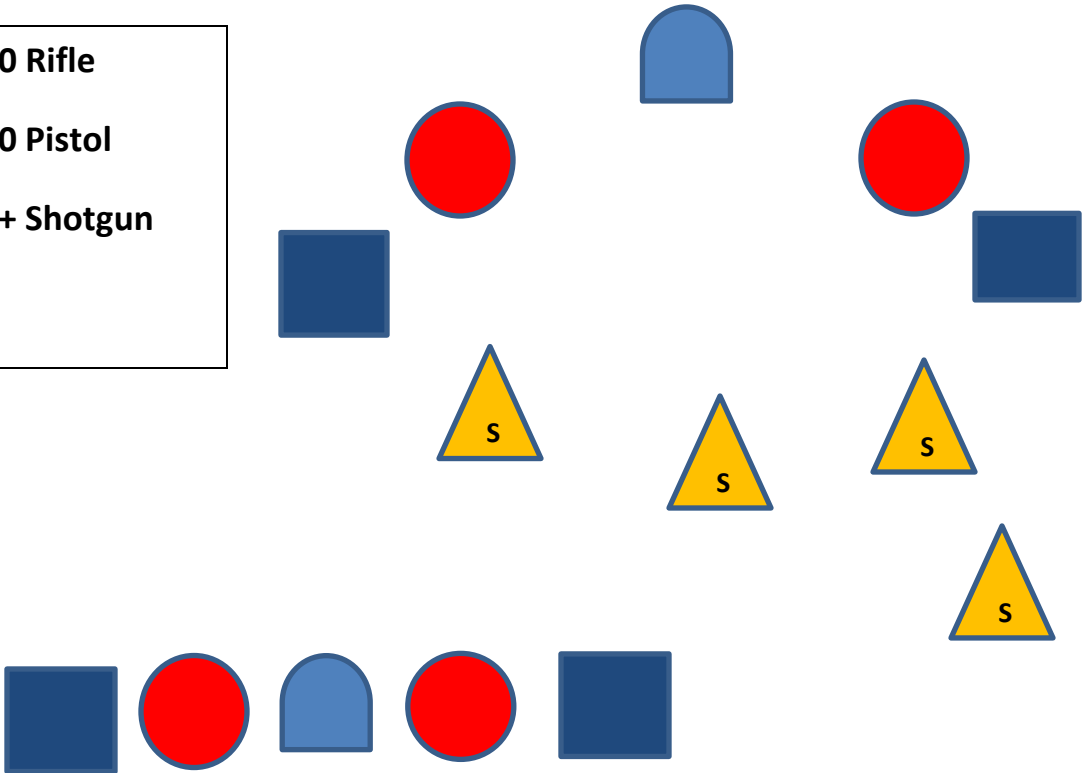

10 Rifle
 10 Pistol
 4+ Shotgun

Targets	Distance - yards
Pistol	4-4+-5-5+
Rifle	10-9+-9-8+-8
Shotgun	10

Stage 1 – Lower Gulch

Guns: Rifle loaded ten rounds staged safely. Shotgun open and empty staged safely. Pistols loaded five rounds each holstered.

Start: with hands flat on table not touching any gun.

Shooting: Gun order shooters choice. Both positions must be used.

- If with pistols, shoot the five pistol targets in a Abilene Sweep (1-2-2-3-3-3-4-4-5) from either end and then place the tenth round on the bonus target. A miss on the bonus target is not a miss but a hit is **TWO** 5 second bonuses .
- If with rifle , shoot the five rifle targets in a Abilene Sweep (1-2-2-3-3-3-4-4-5) from either end and then place the tenth round on the bonus target. A miss on the bonus target is not a miss but a hit is a 5 second bonus.
- If with Shotgun shoot the four shotgun targets till down.

10 Rifle
 10 Pistol
 4+ Shotgun

B

Targets	Distance - yards
Pistol	4-4+-5-5+
Rifle	10-9+-9-8+-8
Shotgun	10

Stage 2 – Lower Gulch

Guns: Rifle loaded ten rounds staged safely. Shotgun open and empty in hands. Pistols loaded five rounds each holstered.

10 Rifle
 10 Pistol
 4+ Shotgun

Targets	Distance - yards
Pistol	4-4+-5-5+
Rifle	10-9+-9-8+-8
Shotgun	10

Stage 3 – Lower Gulch

Guns: Rifle loaded ten rounds staged safely. Shotgun open and empty staged safely. Pistols loaded five rounds each holstered.