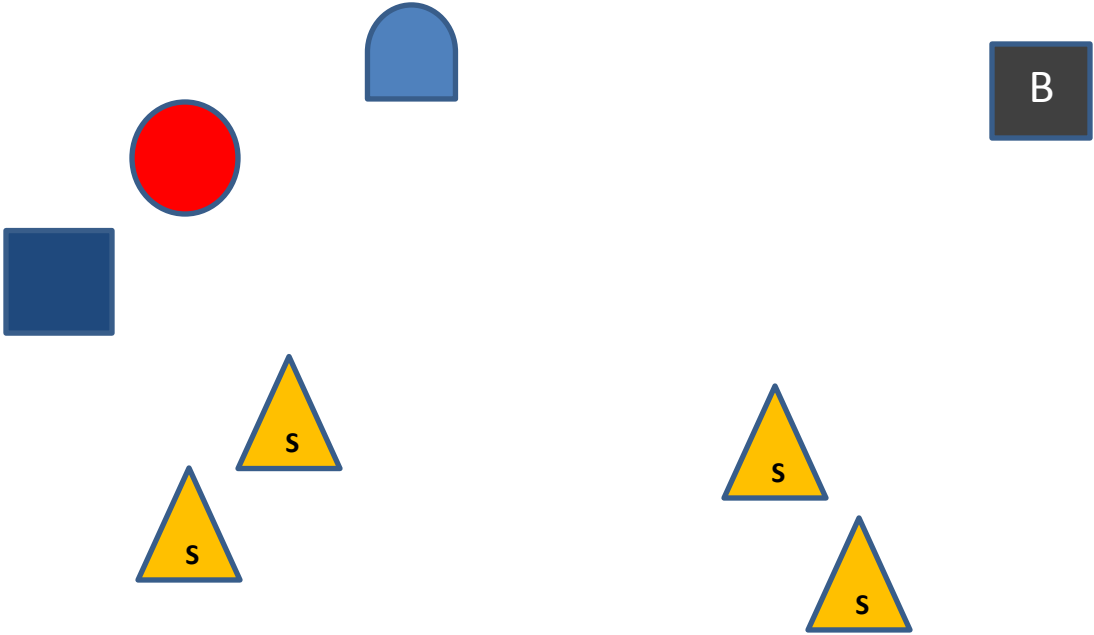

10 Rifle
10 Pistol
4+ Shotgun

Targets	Distance - yards
Pistol	4-4+-5-5+
Rifle	10-9+-9-8+-8
Shotgun	10