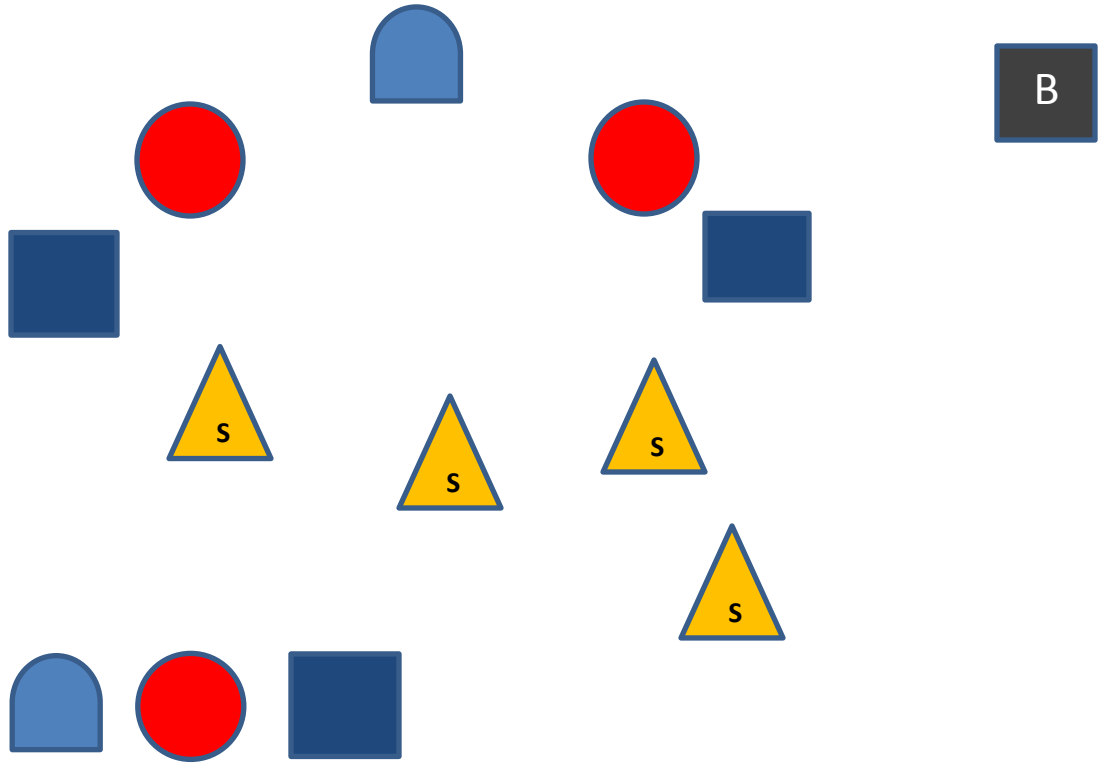

10 Rifle
10 Pistol
4+ Shotgun

Targets	Distance - yards
Pistol	4-4+-5-5+
Rifle	10-9+-9-8+-8
Shotgun	10

A

B

Stage 2 – Lower Gulch

Guns: Rifle loaded ten rounds staged safely. Shotgun open and empty staged safely. Pistols loaded five rounds each holstered.

Start: at position B with shotgun in hand.

Shooting: Gun order shotgun, rifle, pistols. Both positions must be used.

- with Shotgun shoot the four shotgun targets till down.
- with rifle , shoot the five rifle targets with two single tap sweeps from the same end (no dirty sweeps).
- If with pistols, shoot the five pistol targets with two single tap sweeps from the same end (no dirty sweeps).