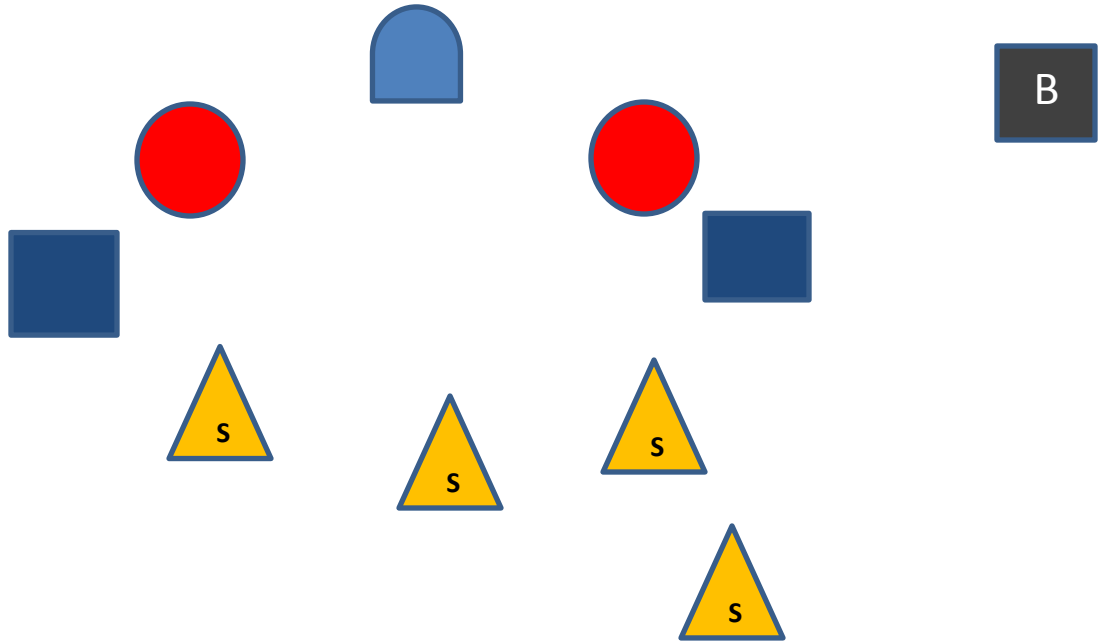

10 Rifle
 10 Pistol
 4+ Shotgun

Targets	Distance - yards
Pistol	4-4+-5-5+
Rifle	10-9+-9-8+-8
Shotgun	10

Stage 1 – Lower Gulch

Guns: Rifle loaded ten rounds staged safely. Shotgun open and empty staged safely. Pistols loaded five rounds each holstered.

Start: with hands flat on table not touching any gun.

Shooting: Gun order shooters choice. Both positions must be used.

- If with pistols, shoot the five pistol targets in a Abilene Sweep (1-2-2-3-3-3-4-4-5) from either end and then place the tenth round on the bonus target. A miss on the bonus target is not a miss but a hit is **TWO** 5 second bonuses .
- If with rifle , shoot the five rifle targets in a Abilene Sweep (1-2-2-3-3-3-4-4-5) from either end and then place the tenth round on the bonus target. A miss on the bonus target is not a miss but a hit is a 5 second bonus.
- If with Shotgun shoot the four shotgun targets till down.

10 Rifle
 10 Pistol
 4+ Shotgun

B

Targets	Distance - yards
Pistol	4-4+-5-5+
Rifle	10-9+-9-8+-8
Shotgun	10

Stage 2 – Lower Gulch

Guns: Rifle loaded ten rounds staged safely. Shotgun open and empty in hands. Pistols loaded five rounds each holstered.

10 Rifle
 10 Pistol
 4+ Shotgun

Targets	Distance - yards
Pistol	4-4+-5-5+
Rifle	10-9+-9-8+-8
Shotgun	10

Stage 3 – Lower Gulch

Guns: Rifle loaded ten rounds staged safely. Shotgun open and empty staged safely. Pistols loaded five rounds each holstered.