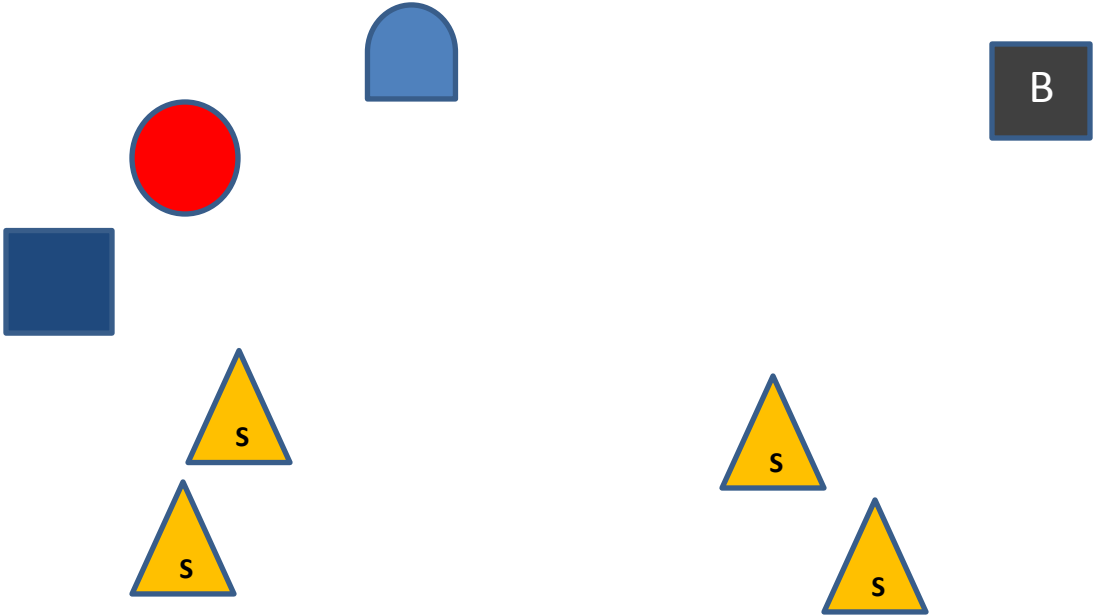

10 Rifle
10 Pistol
4+ Shotgun

Targets	Distance - yards
Pistol	4-4+-5-5+
Rifle	10-9+-9-8+-8
Shotgun	10