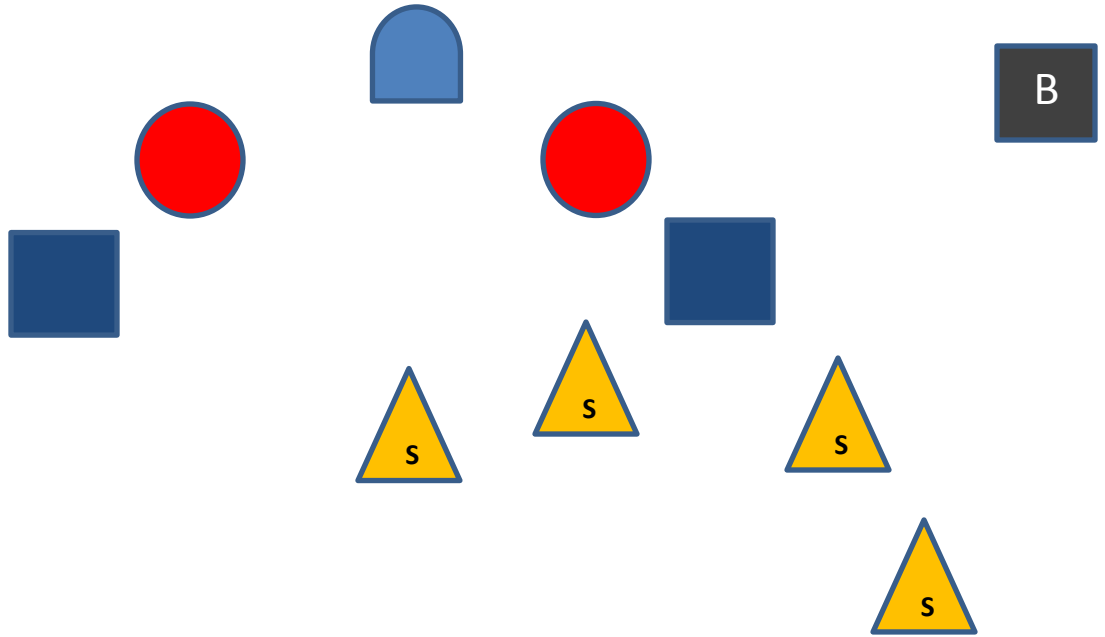

10 Rifle
10 Pistol
4+ Shotgun

Targets	Distance - yards
Pistol	4-4+-5-5+
Rifle	10-9+-9-8+-8
Shotgun	10