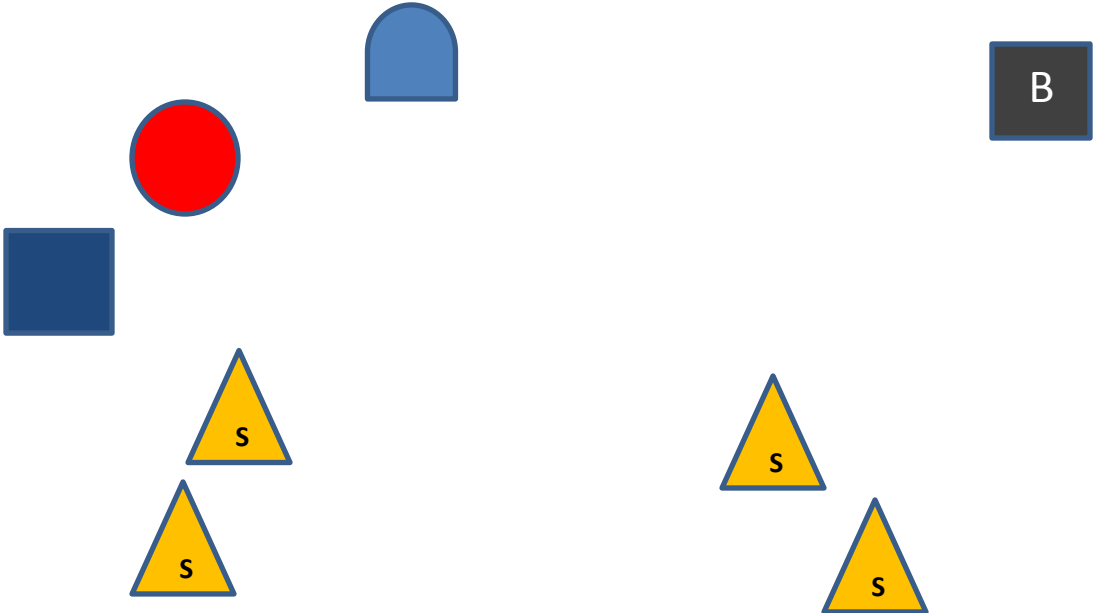

10 Rifle
10 Pistol
4+ Shotgun

Targets	Distance - yards
Pistol	4-4+-5-5+
Rifle	10-9+-9-8+-8
Shotgun	10