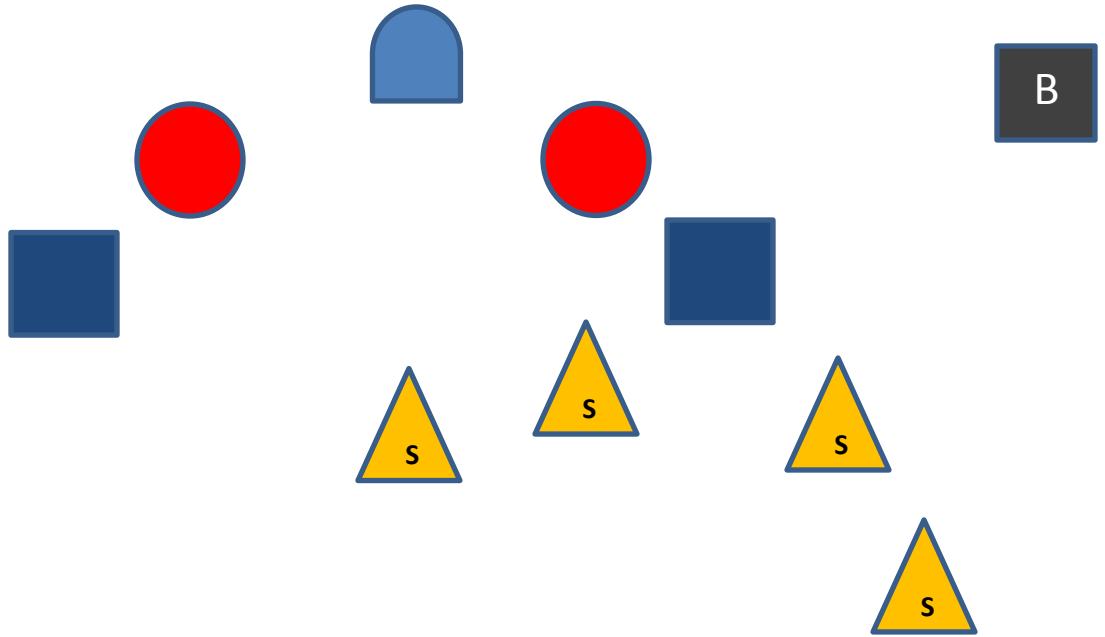

Start: with hands flat on table not touching any gun.

Shooting: Gun order shooters choice. Both positions must be used.

- If with pistols, shoot the five pistol targets in a Abilene Sweep (1-2-2-3-3-3-4-4-5) from either end and then place the tenth round on the bonus target. A miss on the bonus target is not a miss but a hit is **TWO** 5 second bonuses .
- If with rifle , shoot the five rifle targets in a Abilene Sweep (1-2-2-3-3-3-4-4-5) from either end and then place the tenth round on the bonus target. A miss on the bonus target is not a miss but a hit is a 5 second bonus.
- If with Shotgun shoot the four shotgun targets till down.

10 Rifle
 10 Pistol
 4+ Shotgun

B

Targets	Distance - yards
Pistol	4-4+-5-5+
Rifle	10-9+-9-8+-8
Shotgun	10

Stage 2 – Lower Gulch

Guns: Rifle loaded ten rounds staged safely. Shotgun open and empty in hands. Pistols loaded five rounds each holstered.

Start: with shotgun in hand.

Shooting: Gun order shotgun, rifle, pistols. There are no positions so shoot from where you want.

- with Shotgun shoot the four shotgun targets till down.
- with rifle , shoot the five rifle targets with two single tap sweeps from the same end (no dirty sweeps).
- If with pistols, shoot the five pistol targets with two single tap sweeps from the same end (no dirty sweeps).

10 Rifle
 10 Pistol
 4+ Shotgun

Targets	Distance - yards
Pistol	4-4+-5-5+
Rifle	10-9+-9-8+-8
Shotgun	10

Stage 3 – Lower Gulch

Guns: Rifle loaded ten rounds staged safely. Shotgun open and empty staged safely. Pistols loaded five rounds each holstered.