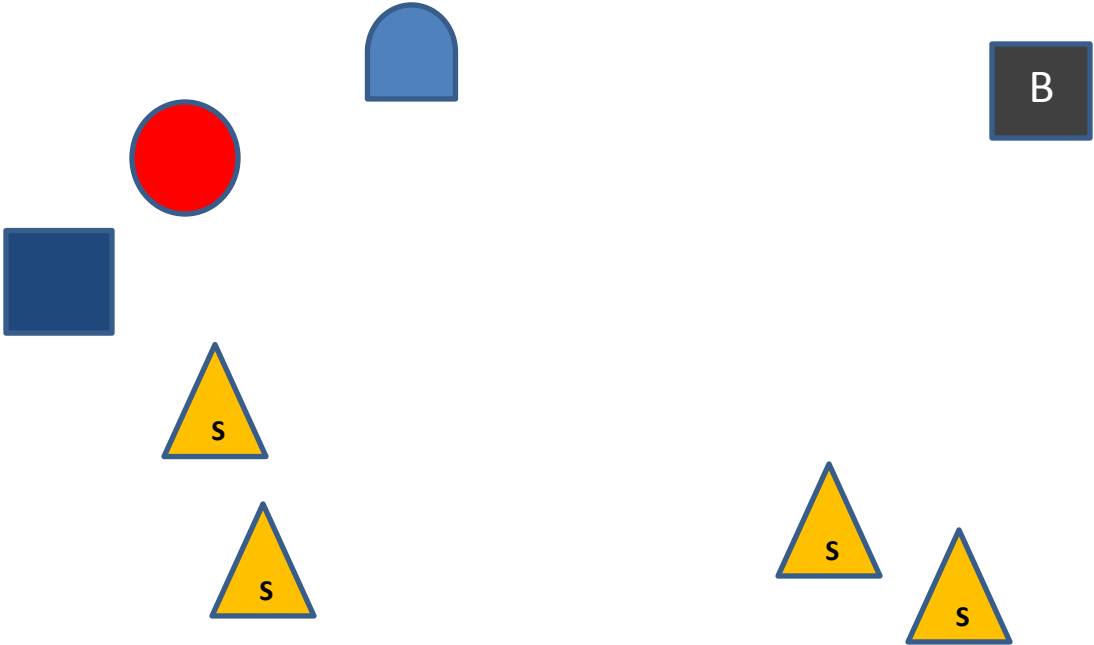

10 Rifle
10 Pistol
4+ Shotgun

Targets	Distance - yards
Pistol	4-4+-5-5+
Rifle	10-9+-9-8+-8
Shotgun	10

Stage 4 – Middle Gulch

Guns: Rifle loaded ten rounds staged safely. Shotgun open and empty staged safely. Pistols loaded five rounds each holstered.

Start: In cowboy pose. Rifle on one hip and balled up fist on the other hip.

Shooting: Gun order - rifle, pistols, and shotgun. Both positions must be used.

- With rifle , shoot the three rifle targets in a 1-2-2-3-2-2-1-2-2-3 from either end and.
- With pistols, shoot the three pistol targets in a 1-2-2-3-2-2-1-2-2-3 from either end.
- With Shotgun shoot the four shotgun targets till down.