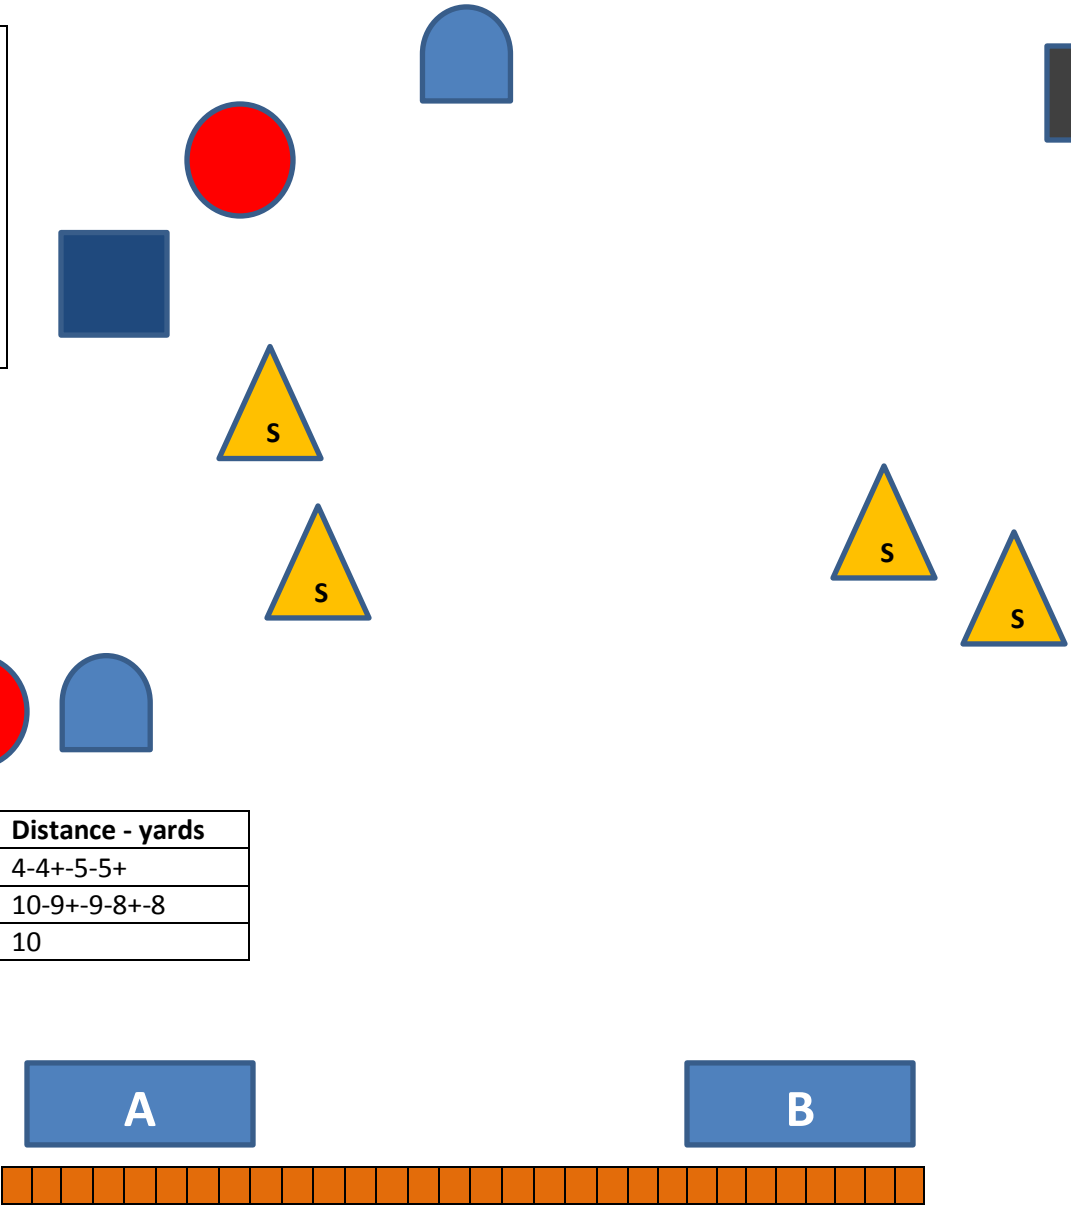

10 Rifle
10 Pistol
4+ Shotgun

B

Targets	Distance - yards
Pistol	4-4+-5-5+
Rifle	10-9+-9-8+-8
Shotgun	10

Stage 4 – Middle Gulch

Guns: Rifle loaded ten rounds staged safely. Shotgun open and empty staged safely. Pistols loaded five rounds each holstered.

Start: In cowboy pose. Rifle on one hip and balled up fist on the other hip.

Shooting: Gun order - rifle, pistols, and shotgun. Both positions must be used.

- With rifle , shoot the three rifle targets in a 1-2-2-3-2-2-1-2-2-3 from either end and.
- With pistols, shoot the three pistol targets in a 1-2-2-3-2-2-1-2-2-3 from either end.
- With Shotgun shoot the four shotgun targets till down.