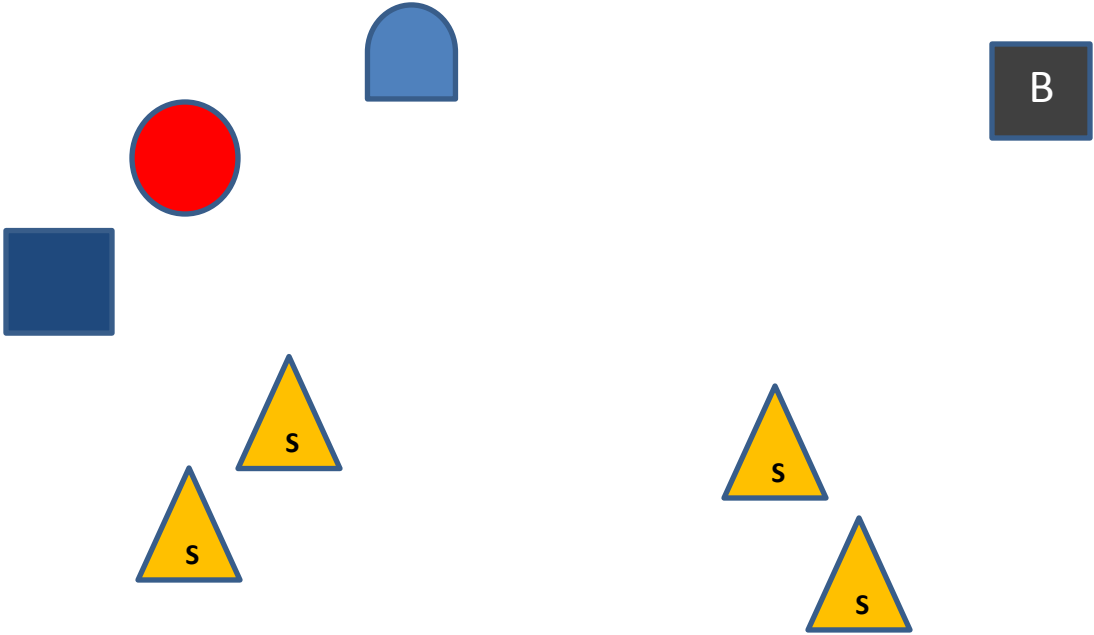

10 Rifle
10 Pistol
4+ Shotgun

Targets	Distance - yards
Pistol	4-4+-5-5+
Rifle	10-9+-9-8+-8
Shotgun	10

Stage 5 – Middle Gulch

Guns: Rifle loaded ten rounds staged safely. Shotgun open and empty staged safely. Pistols loaded five rounds each holstered.

Start: with hands at SASS default.

Shooting: Gun order shooters choice. Both positions must be used.

- If with pistols, shoot the three pistol targets in a 2-1-2-3-2-1-2-3-2-1 sweep.
- If with rifle, shoot the three rifle targets a 2-1-2-3-2-1-2-3-2-1 sweep.
- If with Shotgun shoot the four shotgun targets till down.