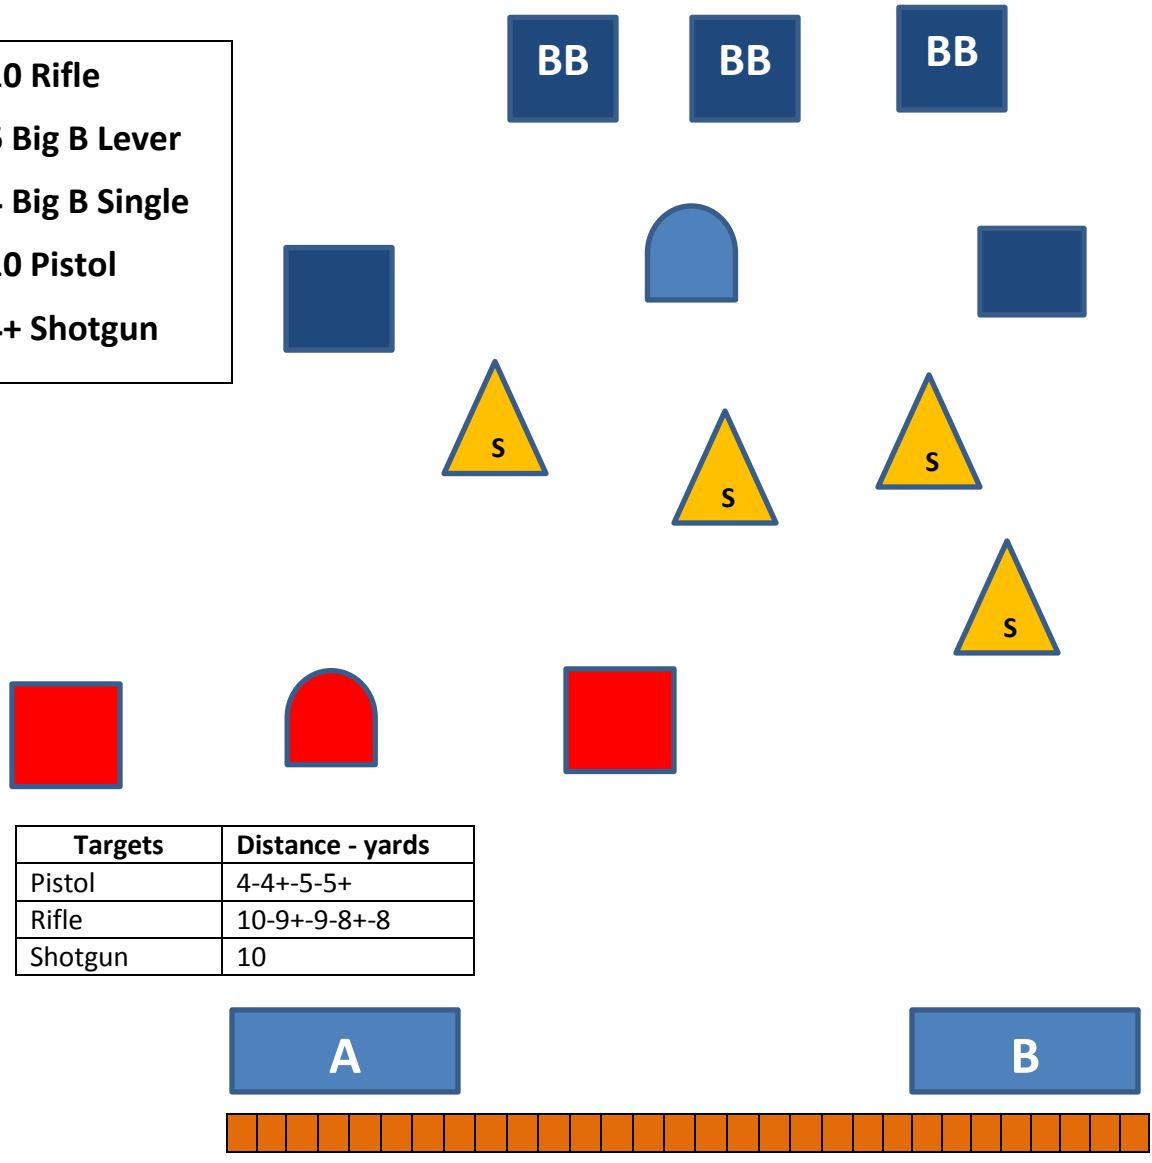

9 Rifle  
 6 Big B Lever  
 3 Big B Single  
 9 Pistol  
 4+ Shotgun

Targets	Distance - yards
Pistol	4-4+-5-5+
Rifle	10-9+-9-8+-8
Shotgun	10

# Stage 4 – Middle Gulch

**Guns:** Rifle loaded **NINE** rounds staged safely. Shotgun open and empty staged safely. Pistols loaded **NINE** rounds holstered.

**Start:** with hands flat on table not touching any gun.

**Shooting:** Gun order shooters choice. Both positions may be used.

- If with pistols, shoot the three pistol targets in a triple tap sweep.
- If with cowboy rifle, shoot the three rifle targets in a triple tap sweep.
- If with Big Bore lever, shoot the three big bore targets in a double tap sweep.
- If with Big Bore single shot, shoot the three big bore targets in a single tap sweep.
- If with Shotgun shoot the four shotgun targets till down.

10 Rifle  
 6 Big B Lever  
 4 Big B Single  
 10 Pistol  
 4+ Shotgun

Targets	Distance - yards
Pistol	4-4+-5-5+
Rifle	10-9+-9-8+-8
Shotgun	10