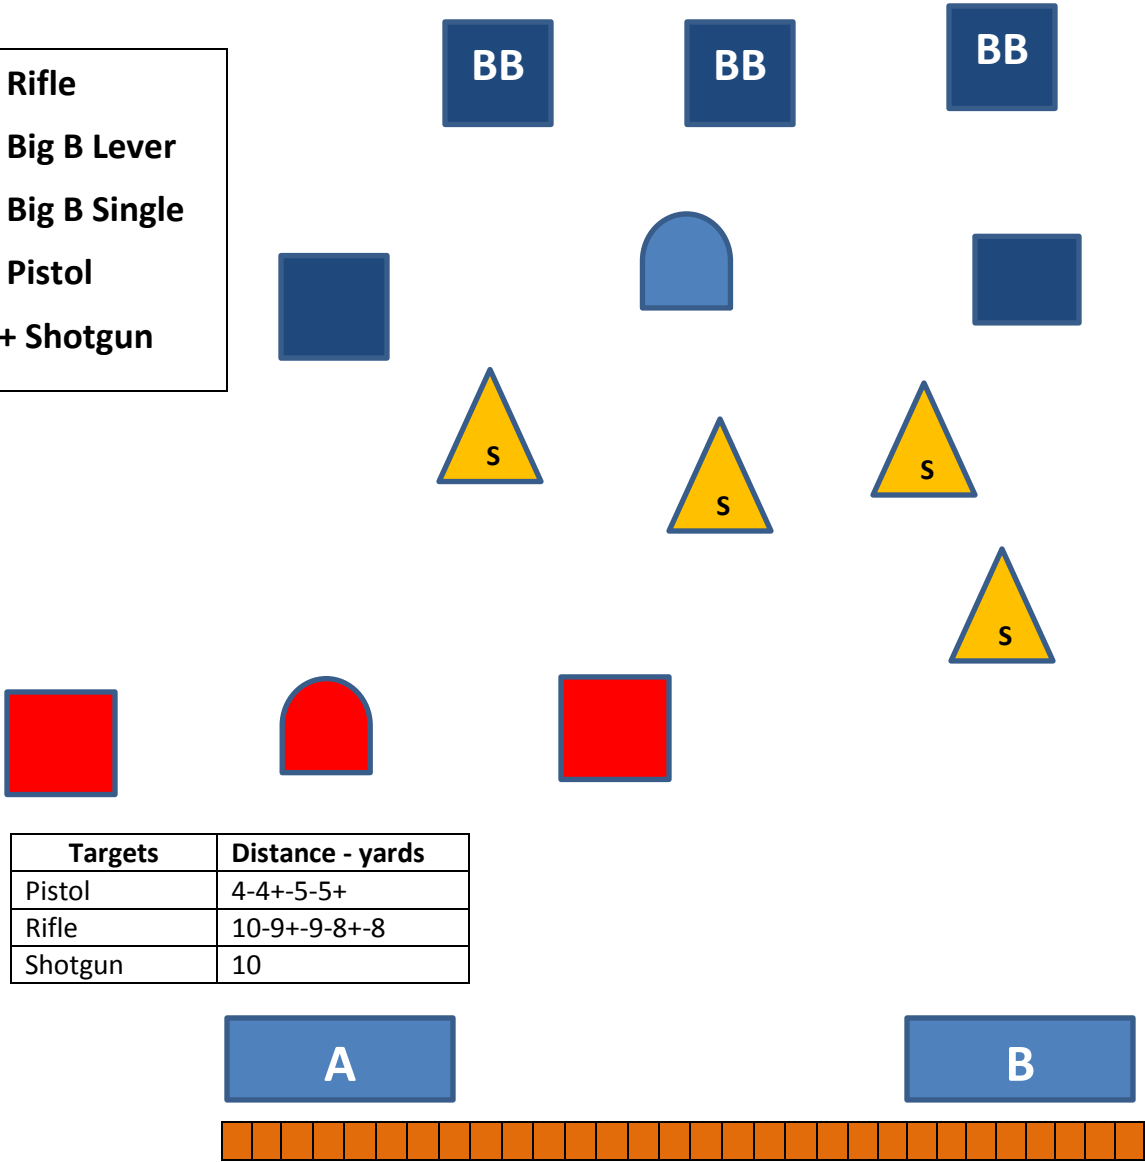

9 Rifle
6 Big B Lever
3 Big B Single
9 Pistol
4+ Shotgun

Targets	Distance - yards
Pistol	4-4+-5-5+
Rifle	10-9+-9-8+-8
Shotgun	10

Stage 4 – Middle Gulch

Guns: Rifle loaded **NINE** rounds staged safely. Shotgun open and empty staged safely. Pistols loaded **NINE** rounds holstered.

Start: with hands flat on table not touching any gun.

Shooting: Gun order shooters choice. Both positions may be used.

- If with pistols, shoot the three pistol targets in a triple tap sweep.
- If with cowboy rifle, shoot the three rifle targets in a triple tap sweep.
- If with Big Bore lever, shoot the three big bore targets in a double tap sweep.
- If with Big Bore single shot, shoot the three big bore targets in a single tap sweep.
- If with Shotgun shoot the four shotgun targets till down.