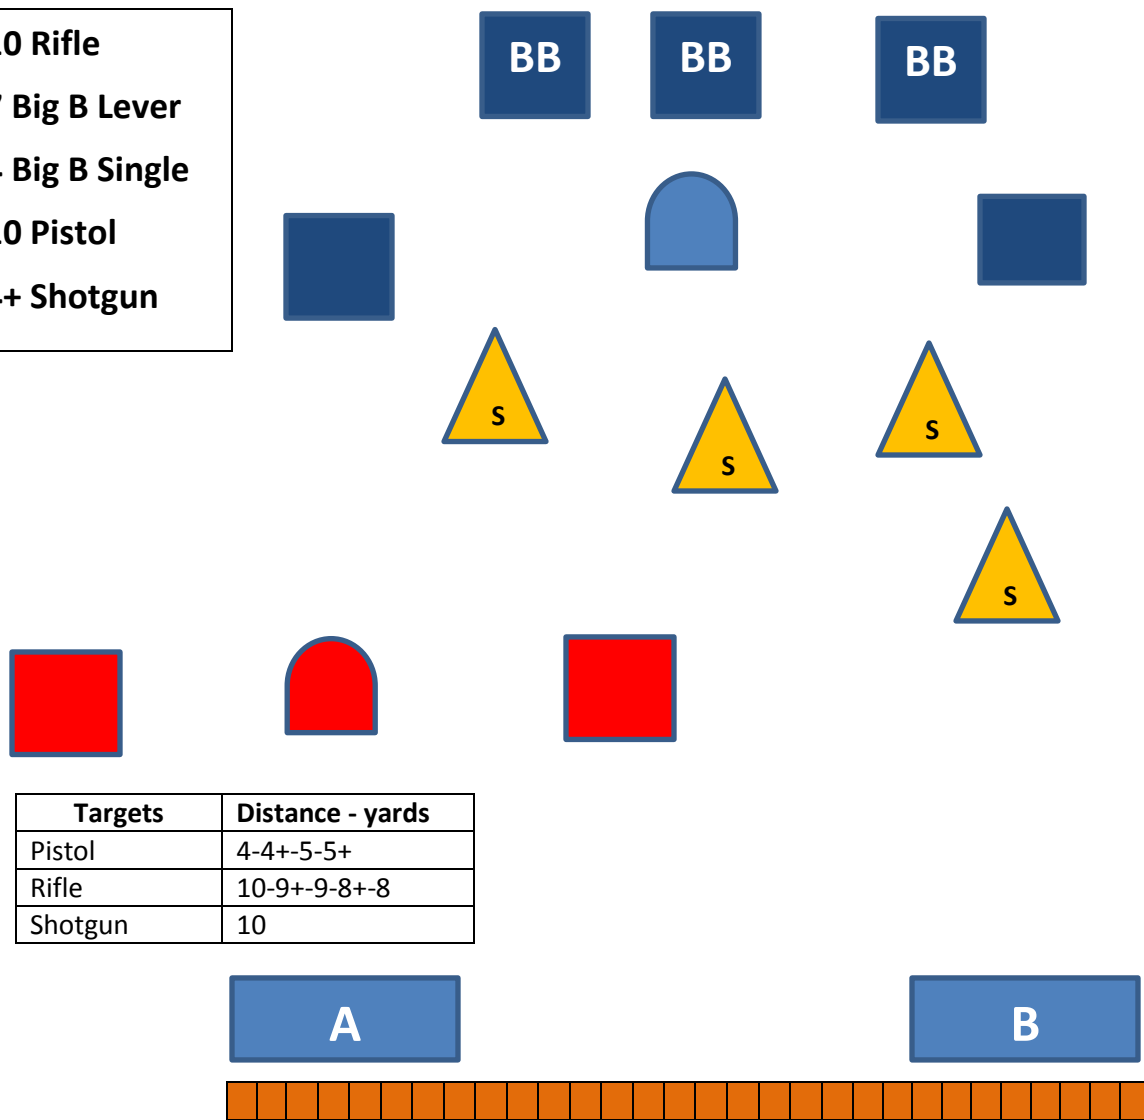

- 10 Rifle
- 7 Big B Lever
- 4 Big B Single
- 10 Pistol
- 4+ Shotgun

Targets	Distance - yards
Pistol	4-4+-5-5+
Rifle	10-9+-9-8+-8
Shotgun	10

Stage 6 – Middle Gulch

Guns: Rifle loaded nine rounds staged safely. Shotgun open and empty staged safely. Pistols loaded five rounds each holstered.

Start: with hands at low surrender.

Shooting: Gun order shooters choice. Both positions must be used.

- If with pistols, shoot the three pistol targets in a 1,2,2,3,2,2,1,2,2,3 sweep from the left.
- If with cowboy rifle, shoot the three rifle targets the same as the pistols.
- If with Big Bore lever, shoot the three big bore targets in a 1,2,2,3,2,2,1 sweep from the left.
- If with Big Bore single shot, shoot the three big bore targets in a 1,2,2,3 sweep from the left.
- If with Shotgun shoot the four shotgun targets till down.