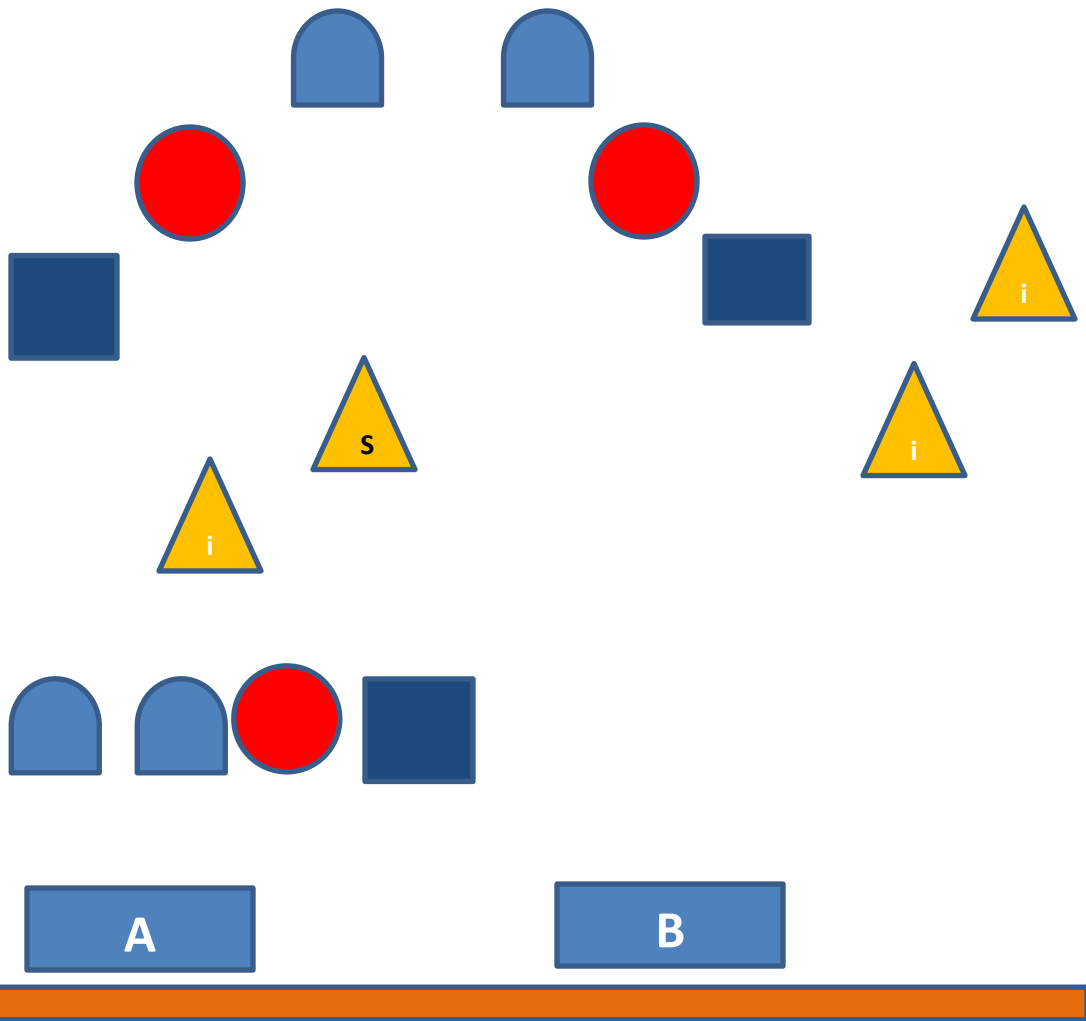

10 Rifle

10 Pistol

4+ Shotgun

Stage 1 – Bay 3

Guns: Rifle loaded ten rounds staged safely. Shotgun open and empty staged safely. Pistols loaded five rounds each holstered.

Start: with hands flat on table not touching any gun.

Shooting: Gun order shooters choice. Both positions must be used.

- If with pistols, shoot the six pistol targets in a California Sweep. 1-2-1-3-1-4-1-5-1-6 from left to right.
- With rifle, shoot the six rifle targets in a California Sweep. 1-2-1-3-1-4-1-5-1-6 from left to right.
- If with Shotgun shoot the shotgun targets till down.

Shooting: Gun order shooters choice. Both positions must be used.

- If with pistols, shoot the six pistol targets in a 1-2-2-3-3-4-4-5-5-6 sweep from either end.
- With rifle, shoot the six rifle targets in a 1-2-2-3-3-4-4-5-5-6 sweep from either end.
- If with Shotgun shoot the shotgun targets till down.

- If with Shotgun, shoot the four shotgun knockdown targets until down.
- With Rifle, engage the three rifle targets with a 1-2-2-3-2-2-1-2-2-3 sweep from either end. A Nevada sweep double tapping the center target.
- With pistols from table A, engage three pistol targets with a 1-2-2-3-2-2-1-2-2-3 sweep from either end. A Nevada sweep double tapping the center target.
-