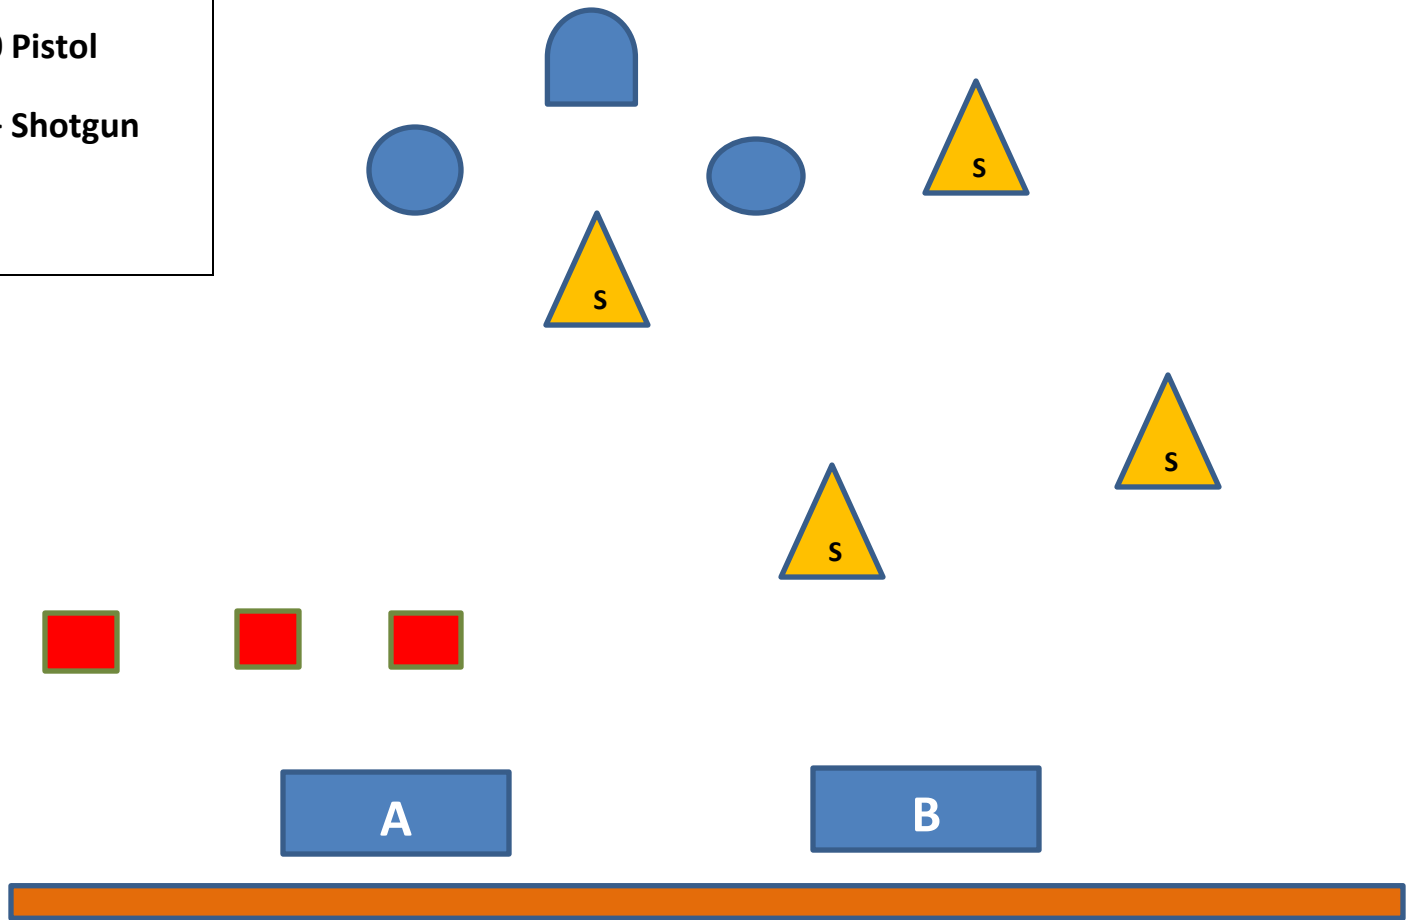

10 Rifle

10 Pistol

4+ Shotgun

Stage 6 – Bay 2

Guns: Rifle loaded ten rounds staged safely. Shotgun open and empty staged safely. Pistols loaded five rounds each holstered.

Start: with hands on hat.

Shooting: Gun order shooters choice. Both positions must be used.

- If with Shotgun, shoot the four shotgun knockdown targets until down.
- With Rifle, engage the three rifle targets with a 1-2-2-3-2-2-1-2-2-3 sweep from either end. A Nevada sweep double tapping the center target.
- With pistols from table A, engage three pistol targets with a 1-2-2-3-2-2-1-2-2-3 sweep from either end. A Nevada sweep double tapping the center target.
- •