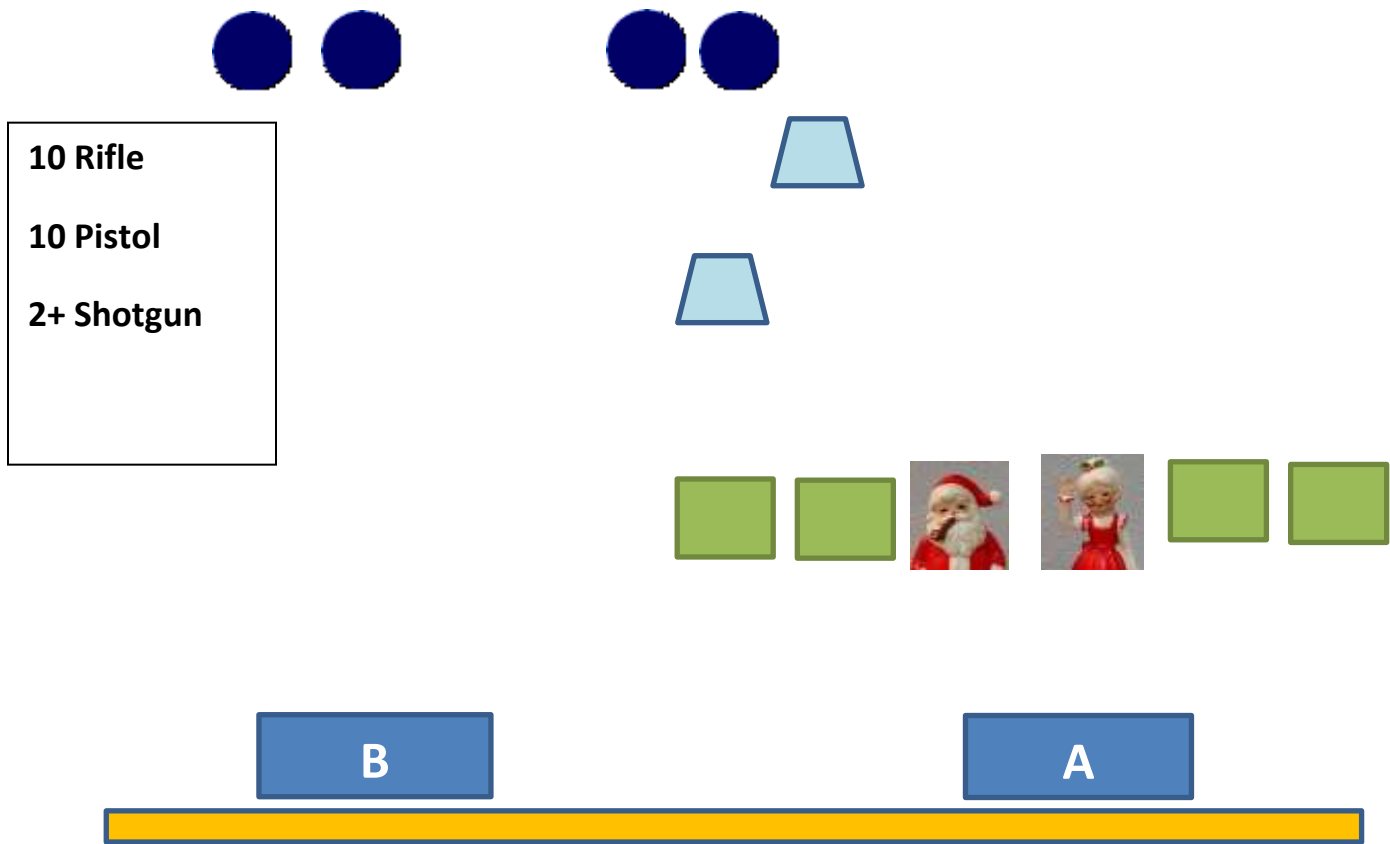

Stage 3 – Middle Gulch

Guns: Rifle loaded ten rounds staged safely on table B. Shotgun open and empty staged safely. Pistols loaded five rounds each holstered.

Start: In front of either table with arms crossed.

Shooting: Gun order and position shooters choice. Both positions must be used.

- If with pistols from table A, engage the four Grinch Targets by shooting two single shot sweeps from the same end than shooting each of the center targets. Do not shoot Mr. or Mrs. Claus. A hit on either Claus is a ten second penalty.
- If with Shotgun, shoot two shotgun targets
- If with Rifle from table B, engage the four rifle targets the same as the pistol targets..