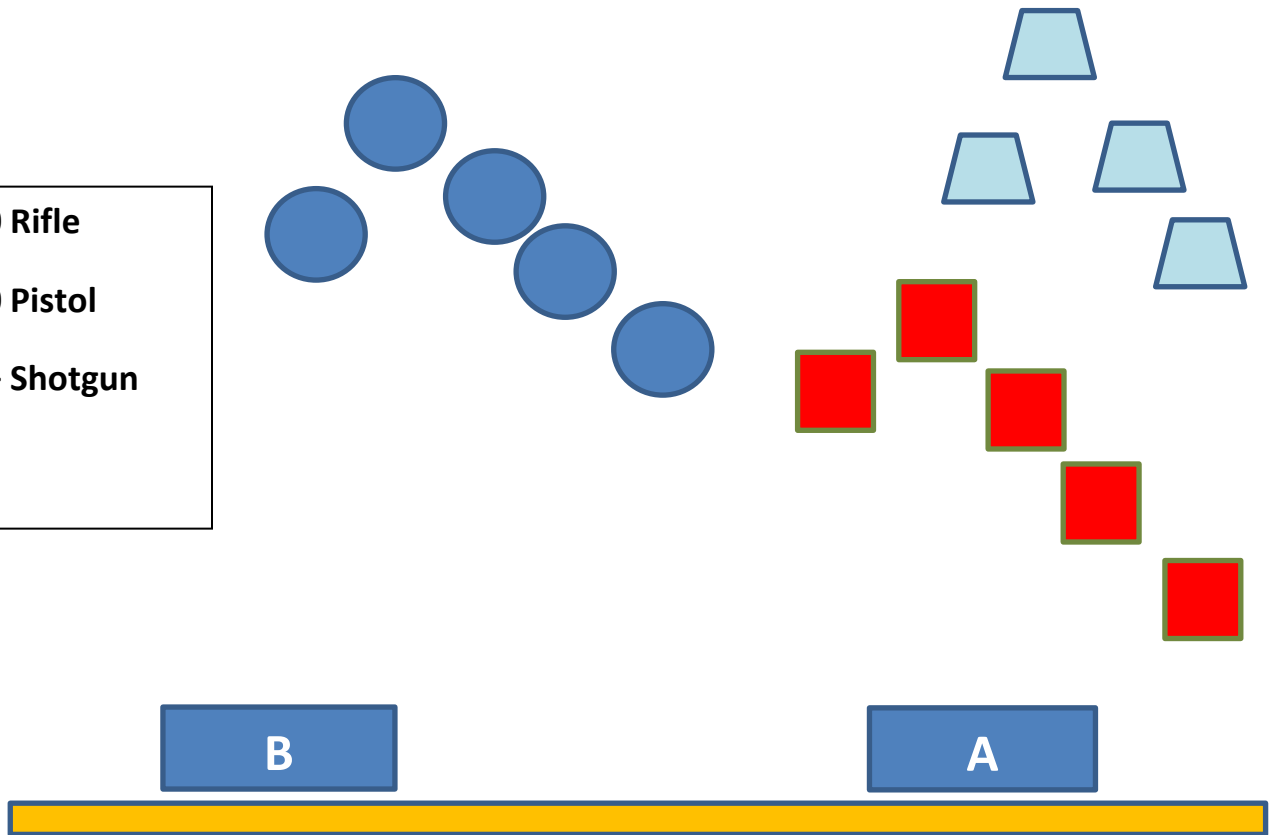

10 Rifle
10 Pistol
4+ Shotgun

Stage 5 – Lower Gulch

Guns: Rifle loaded ten rounds staged safely on table B. Shotgun open and empty staged safely. Pistols loaded five rounds each holstered.

Start: In front of table A with hands on gun(s).

Shooting: Both positions must be used.

- With pistols from table A, engage five targets for ten rounds with a continuous Nevada Sweep.
- With Shotgun, shoot the four shotgun targets.
- Move to table B.
- With Rifle from table B, engage the five targets for ten rounds with a continuous Nevada Sweep.