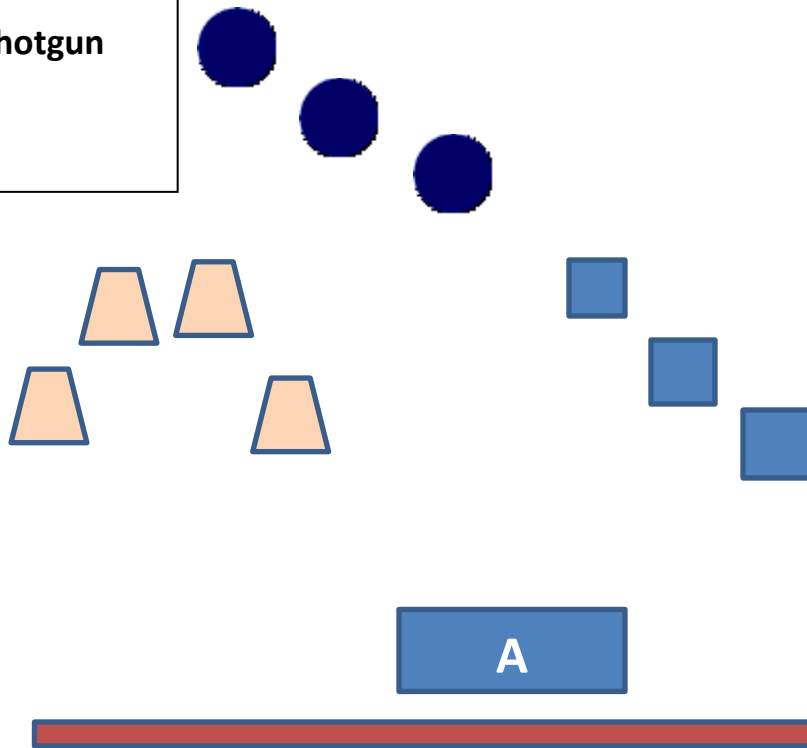

10 Rifle

10 Pistol

4+ Shotgun

Stage 2 – Upper Gulch

Guns: Rifle loaded ten rounds staged safely on table A. Shotgun open and empty staged safely on table A. Pistols loaded five rounds each holstered.

Start: Behind table A. Hands on gun(s).

Shooting: Any gun in any order.

- With shotgun from table B, engage four shotgun targets till down.
- With Rifle from table A, engage three rifle targets in a three single tap sweeps from either end – no dirty sweeps then shoot the Grinch. A miss on the Grinch is not counted as a miss but a hit is a five second bonus. .
- With pistols from table A, engage pistol targets in a three single tap sweeps from either end – no dirty sweeps then shoot the Grinch. A miss on the Grinch is not counted as a miss but a hit is a five second bonus.