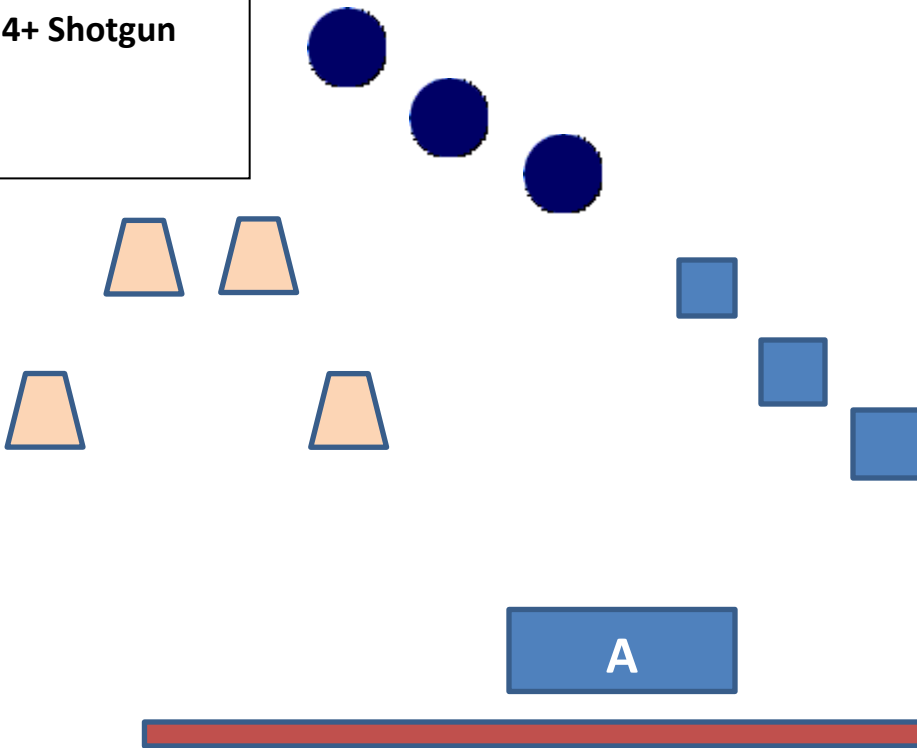

## Stage 1 – Upper Gulch

**Guns:** Rifle loaded ten rounds staged safely on table A. Shotgun open and empty staged safely on table A. Pistols loaded five rounds each holstered.

**Start:** Behind table A. Hands at high surrender.

**Shooting:** Any gun in any order.

- With shotgun from table A, engage four shotgun targets till down.
- With Rifle from table A, engage three rifle targets in a 3-3-3 sweep from left to right then shoot the Grinch. A miss on the Grinch is not counted as a miss but a hit is a five second bonus. .
- With pistols from table A, engage pistol targets in a 3-3-3 sweep from left to right then shoot the Grinch. A miss on the Grinch is not counted as a miss but a hit is a five second bonus.