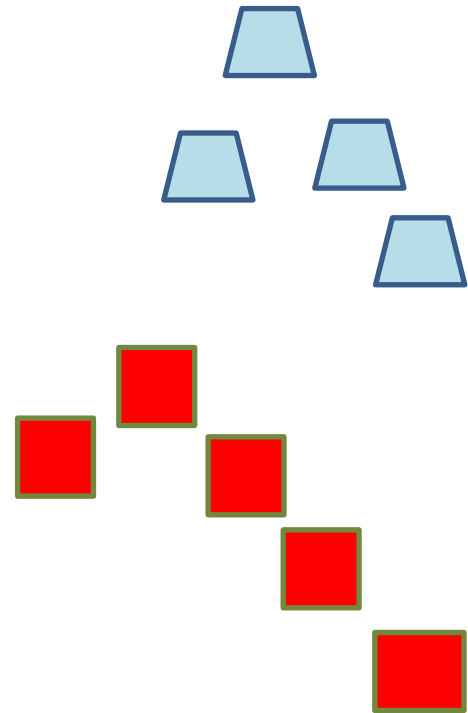

10 Rifle
10 Pistol
4+ Shotgun

B

A

Stage 6 – Lower Gulch

Guns: Rifle loaded ten rounds staged safely on table B. Shotgun open and empty staged safely. Pistols loaded five rounds each holstered.

Start: In front of table A with hands on gun(s).

Shooting: Both positions must be used.

- With pistols from table A, engage five targets for ten rounds by shooting the odd number targets twice and then shooting the even number targets twice. 1-1-3-3-5-5-4-4-2-2
- With Shotgun, shoot four shotgun targets.
- Move to table B.
- With Rifle from table B, engage the per the pistol instructions