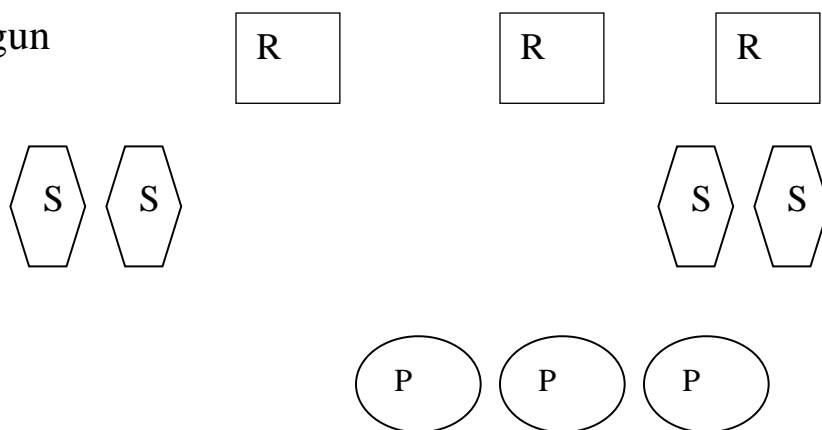

Bay 4 Stage #1

10 Rifle

10 Pistol

4+ Shotgun

Gun order – Shooter choice

3

Gun order and shooting position shooters choice

Starting with hands flat on table with long guns staged appropriately.

At the beep –

If with rifle- triple tap sweep across the three rifle targets starting from either end and either direction with the last shot in the middle

If with pistols – repeat sweep as with rifle

If with Shotgun – knockdown the four shotgun targets

Bay 4 Stage #2

10 Rifle
10 Pistol
4+ Shotgun

3

Stand and deliver

Starting with shotgun in **HANDS** rifle staged appropriately.

At the beep –

With Shotgun engage two of the shotgun targets. Safely ground Shotgun and with rifle double tap NV sweep the rifle targets from either direction. Safely ground rifle, retrieve Shotgun and engage the remaining shotgun knockdowns. Safely ground Shotgun and with pistols shoot the pistol targets the same as with the rifle.

Engage the rifle targets in a 3 on R-1, 4 on R-2, 3on R-3 in any order.

Safely ground rifle and with Shotgun engage any 2 of the shotgun targets.

Safely ground Shotgun and with pistols repeat the same sweep as with rifle.