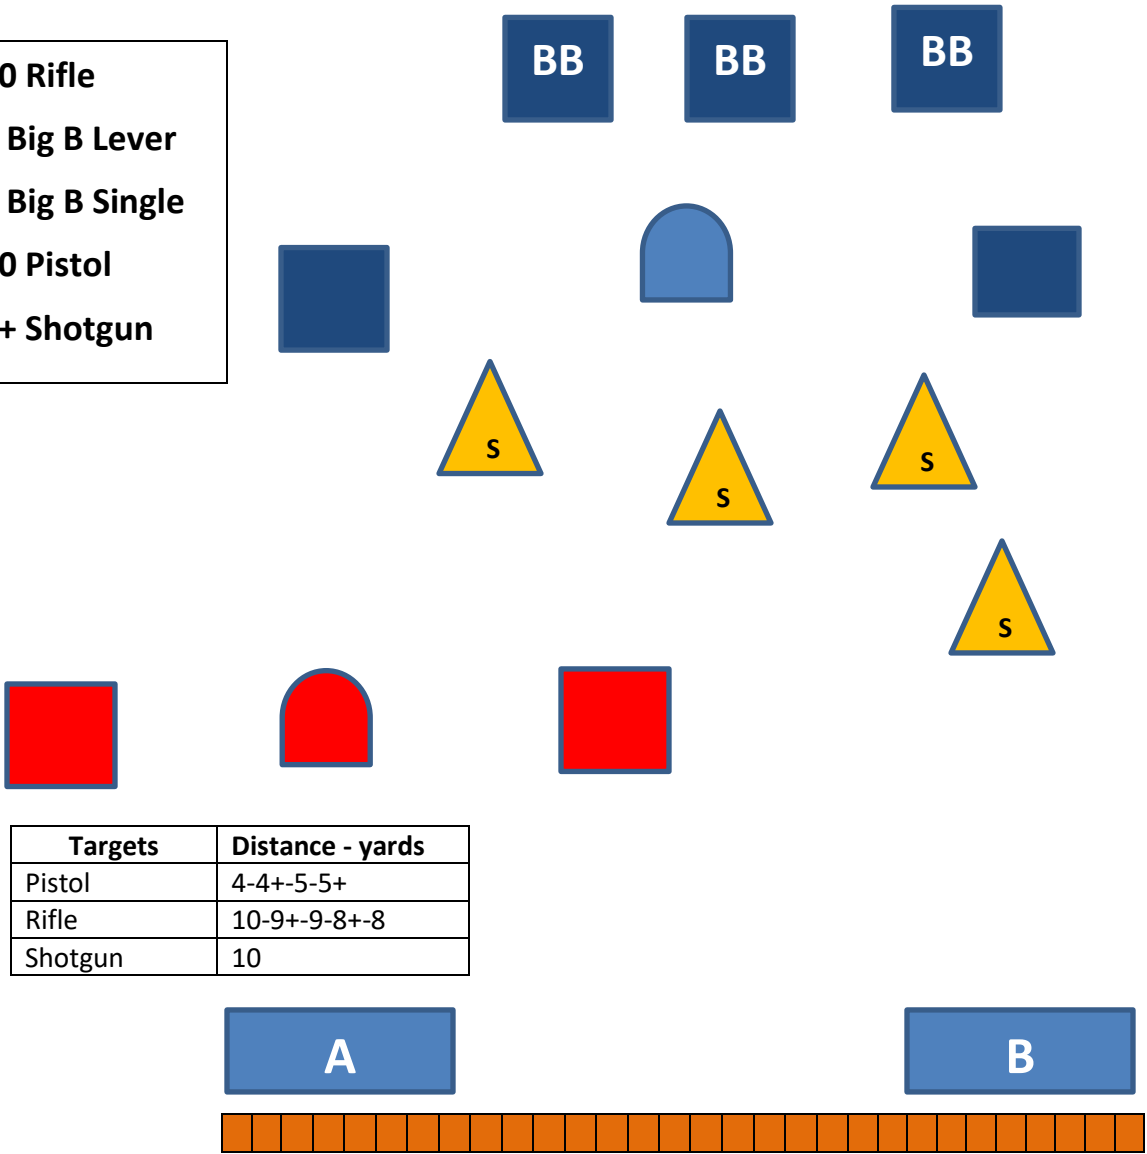

10 Rifle
 10 Pistol
 2+ Shotgun

Targets	Distance - yards
Pistol	4-4+-5-5+
Rifle	10-9+-9-8+-8
Shotgun	10

Stage 3 – Lower Gulch

Guns: Rifle loaded ten rounds staged safely. Shotgun open and empty staged safely. Pistols loaded five rounds each holstered.

9 Rifle
 6 Big B Lever
 3 Big B Single
 9 Pistol
 4+ Shotgun

Targets	Distance - yards
Pistol	4-4+-5-5+
Rifle	10-9+-9-8+-8
Shotgun	10

Stage 4 – Middle Gulch

Guns: Rifle loaded **NINE** rounds staged safely. Shotgun open and empty staged safely. Pistols loaded **NINE** rounds holstered.

Start: with hands flat on table not touching any gun.

Shooting: Gun order shooters choice. Both positions may be used.

- If with pistols, shoot the three pistol targets in a triple tap sweep.
- If with cowboy rifle, shoot the three rifle targets in a triple tap sweep.
- If with Big Bore lever, shoot the three big bore targets in a double tap sweep.
- If with Big Bore single shot, shoot the three big bore targets in a single tap sweep.
- If with Shotgun shoot the four shotgun targets till down.

10 Rifle
 6 Big B Lever
 4 Big B Single
 10 Pistol
 4+ Shotgun

Targets	Distance - yards
Pistol	4-4+-5-5+
Rifle	10-9+-9-8+-8
Shotgun	10

Stage 5 – Middle Gulch

Guns: Rifle loaded ten rounds staged safely. Shotgun open and empty staged safely. Pistols loaded five rounds each holstered.