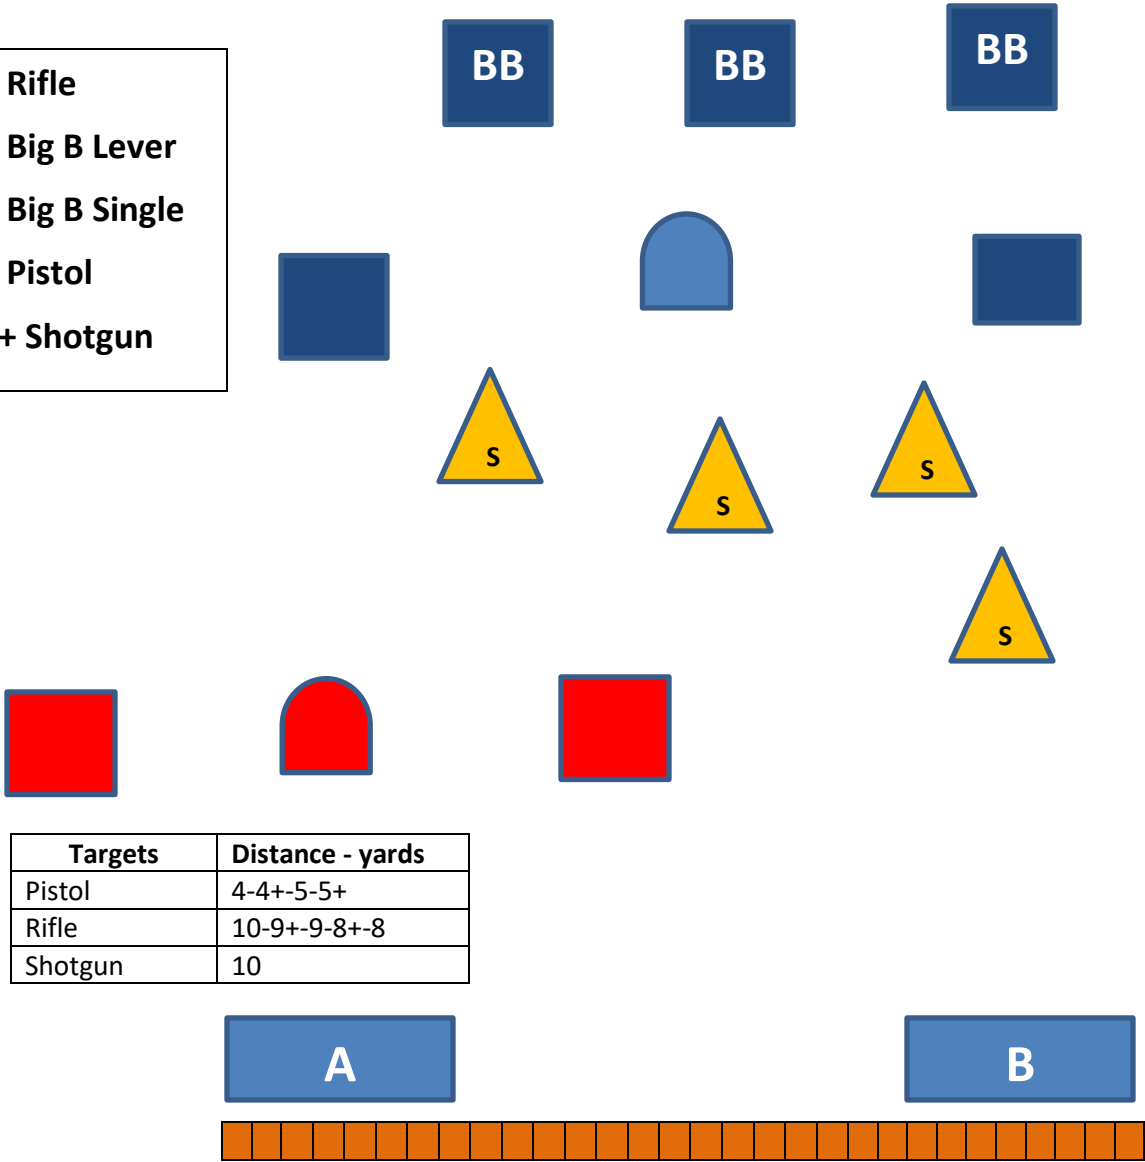

10 Rifle
10 Pistol
2+ Shotgun

Targets	Distance - yards
Pistol	4-4+-5-5+
Rifle	10-9+-9-8+-8
Shotgun	10

Stage 1 – Lower Gulch

Guns: Rifle loaded ten rounds staged safely. Shotgun open and empty staged safely. Pistols loaded five rounds each holstered.

10 Rifle
10 Pistol
2+ Shotgun

Targets	Distance - yards
Pistol	4-4+-5-5+
Rifle	10-9+-9-8+-8
Shotgun	10

Stage 2 – Lower Gulch

Guns: Rifle loaded ten rounds staged safely. Shotgun open and empty staged safely. Pistols loaded five rounds each holstered.

10 Rifle
 10 Pistol
 2+ Shotgun

Targets	Distance - yards
Pistol	4-4+-5-5+
Rifle	10-9+-9-8+-8
Shotgun	10

Stage 3 – Lower Gulch

Guns: Rifle loaded ten rounds staged safely. Shotgun open and empty staged safely. Pistols loaded five rounds each holstered.

9 Rifle
 6 Big B Lever
 3 Big B Single
 9 Pistol
 4+ Shotgun

Targets	Distance - yards
Pistol	4-4+-5-5+
Rifle	10-9+-9-8+-8
Shotgun	10

Stage 4 – Middle Gulch

Guns: Rifle loaded **NINE** rounds staged safely. Shotgun open and empty staged safely. Pistols loaded **NINE** rounds holstered.