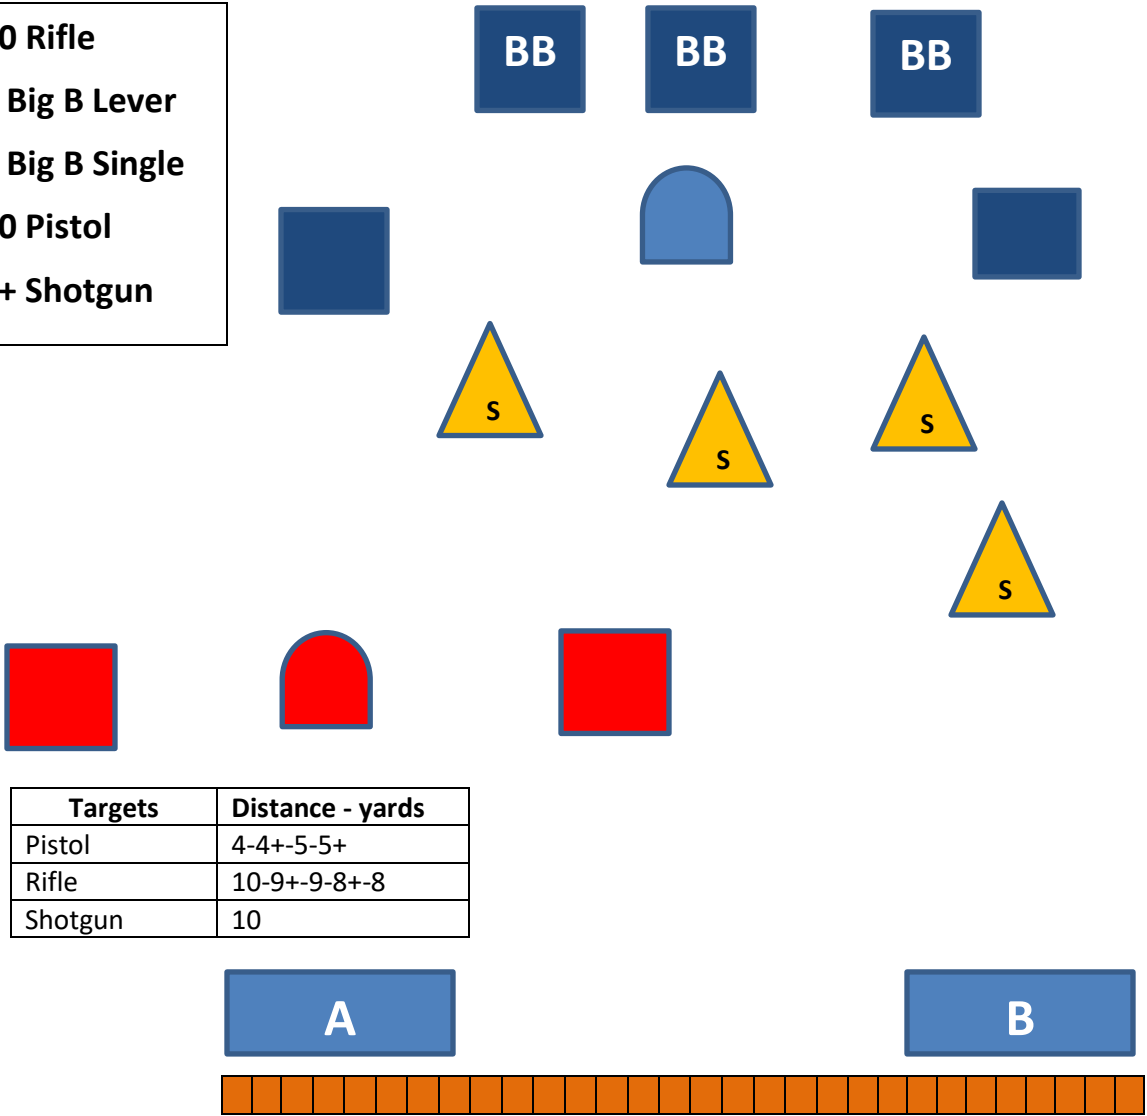

Start: with hands flat on table not touching any gun.

Shooting: Gun order shooters choice. Both positions may be used.

- If with pistols, shoot the three pistol targets in a triple tap sweep.
- If with cowboy rifle, shoot the three rifle targets in a triple tap sweep.
- If with Big Bore lever, shoot the three big bore targets in a double tap sweep.
- If with Big Bore single shot, shoot the three big bore targets in a single tap sweep.
- If with Shotgun shoot the four shotgun targets till down.

10 Rifle
 6 Big B Lever
 4 Big B Single
 10 Pistol
 4+ Shotgun

Targets	Distance - yards
Pistol	4-4+-5-5+
Rifle	10-9+-9-8+-8
Shotgun	10

Stage 5 – Middle Gulch

Guns: Rifle loaded ten rounds staged safely. Shotgun open and empty staged safely. Pistols loaded five rounds each holstered.

Start: with hands at sass default.

Shooting: Gun order shooters choice. Both positions may be used.

- If with pistols, shoot the three pistol targets with 4 rounds on an end target, 1 round in the center, 4 rounds on the other outside target, and the last round in the center.
- If with cowboy rifle, shoot the three rifle targets the same as the pistols.
- If with Big Bore lever, shoot the three big bore targets with two on an end target, 1 in the center, two on the other end, and one on the center target.
- If with Big Bore single shot, shoot 1 on an outside target, 2 on the center target and 1 on the other outside target.
- If with Shotgun shoot the four shotgun targets till down.

10 Rifle
 7 Big B Lever
 4 Big B Single
 10 Pistol
 4+ Shotgun

Targets	Distance - yards
Pistol	4-4+-5-5+
Rifle	10-9+-9-8+-8
Shotgun	10

Stage 6 – Middle Gulch

Guns: Rifle loaded ten rounds staged safely. Shotgun open and empty staged safely. Pistols loaded five rounds each holstered.