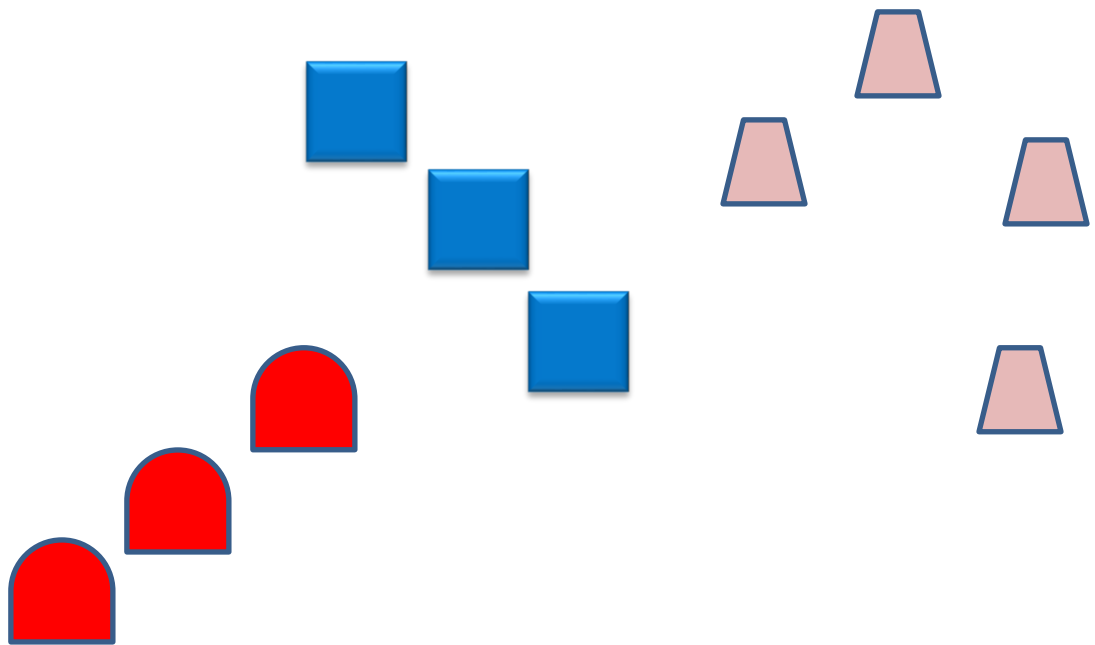

10 Rifle
10 Pistol
4+ Shotgun

Targets	Distance - yards
Pistol	6
Rifle	10-12-14-12-10
Shotgun	12

Stage 3 – Middle Gulch

Guns: Rifle loaded ten rounds staged safely. Shotgun open and empty staged safely. Pistols loaded five rounds each holstered.

Start: In front of either table with hands at low surrender.

Shooting: Gun order shooters choice. Both positions must be used.

- IF with Rifle engage the three rifle targets in a continuous double tap Nevada sweep.
- IF with pistols engage the three pistol targets in a continuous double tap Nevada sweep.
- IF with Shotgun from table B, shoot the four knock down targets.