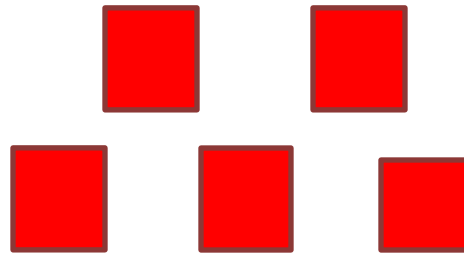

Stage 5 – Lower Gulch

Guns: Rifle loaded ten rounds staged safely. Shotgun open and empty staged safely. Pistols loaded five rounds each holstered.

Start: In front of any table with gun(s) in hand(s).

Shooting: Gun order shooters choice. Both positions must be used.

- IF with Rifle engage the five rifle targets in a circular sweep – starting on the front left shoot the three front targets then shoot the top two rear targets right to left and repeat for ten rounds.
- IF with pistols engage the five pistol targets as per the rifle instructions.
- IF with Shotgun, shoot the four knockdown targets.