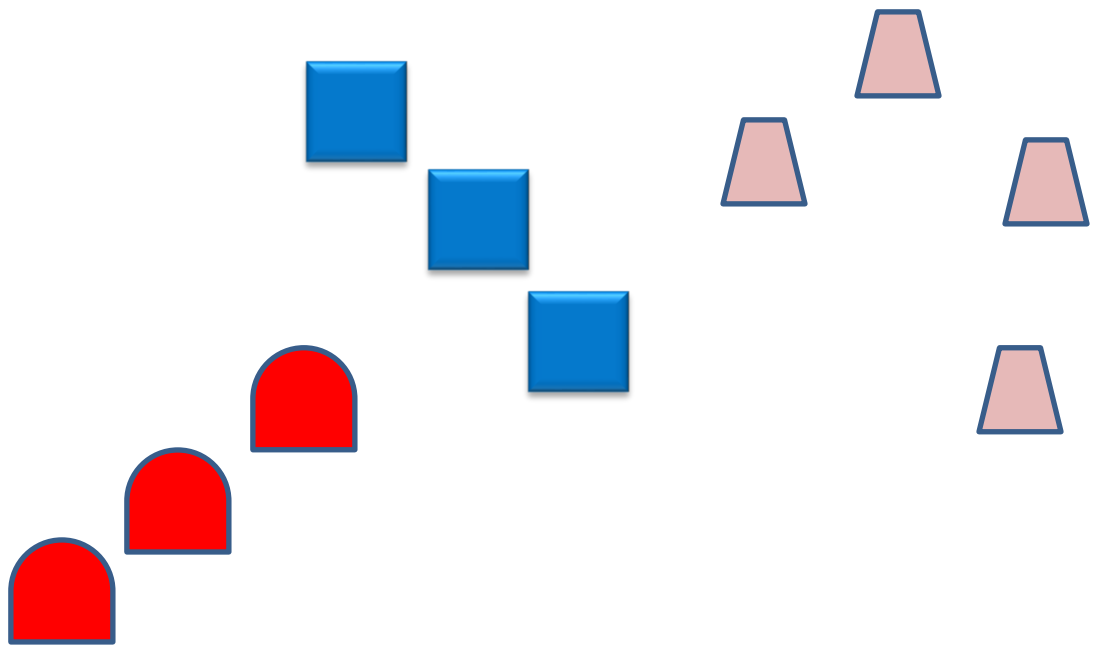

10 Rifle
10 Pistol
4+ Shotgun

Targets	Distance - yards
Pistol	6
Rifle	10-12-14-12-10
Shotgun	12