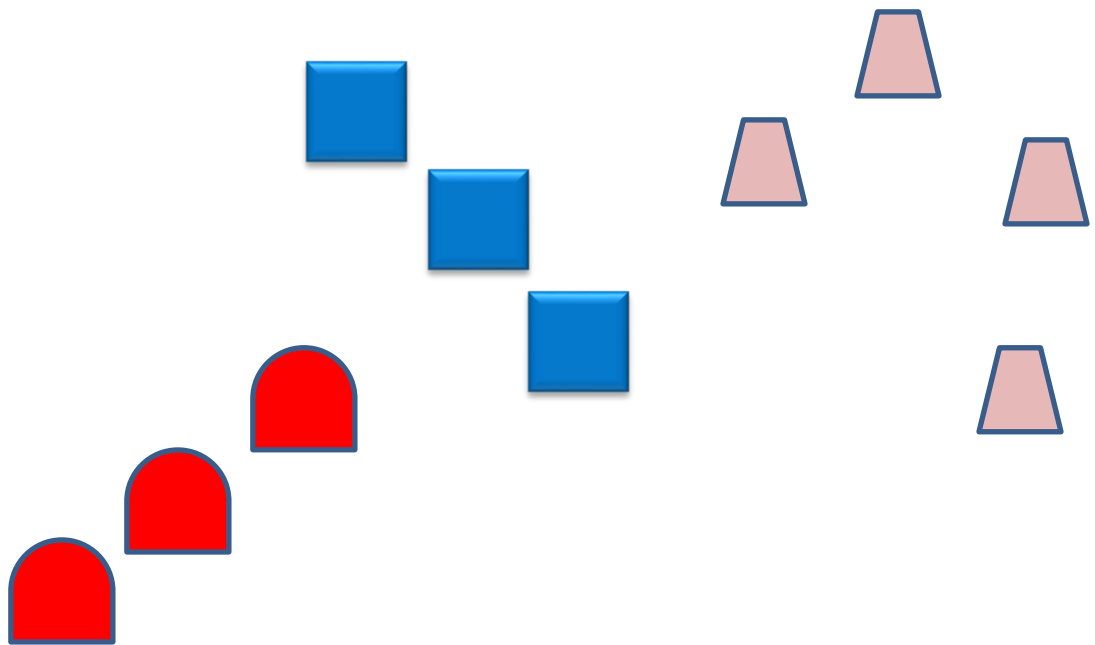

10 Rifle  
10 Pistol  
4+ Shotgun

Targets	Distance - yards
Pistol	6
Rifle	10-12-14-12-10
Shotgun	12

A

B

## Stage 1 – Middle Gulch

**Guns:** Rifle loaded ten rounds staged safely. Shotgun open and empty staged safely. Pistols loaded five rounds each holstered.

**Start:** In front of either table with hands flat on table not touching any gun.