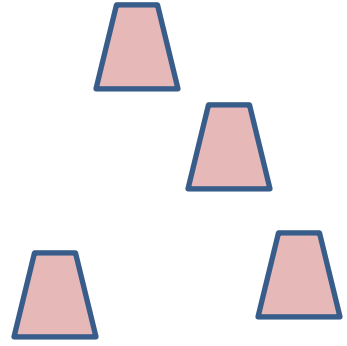

10 Rifle
10 Pistol
4+ Shotgun

Targets	Distance - yards
Pistol	8
Rifle	14
Shotgun	12
Bonus	20 or more