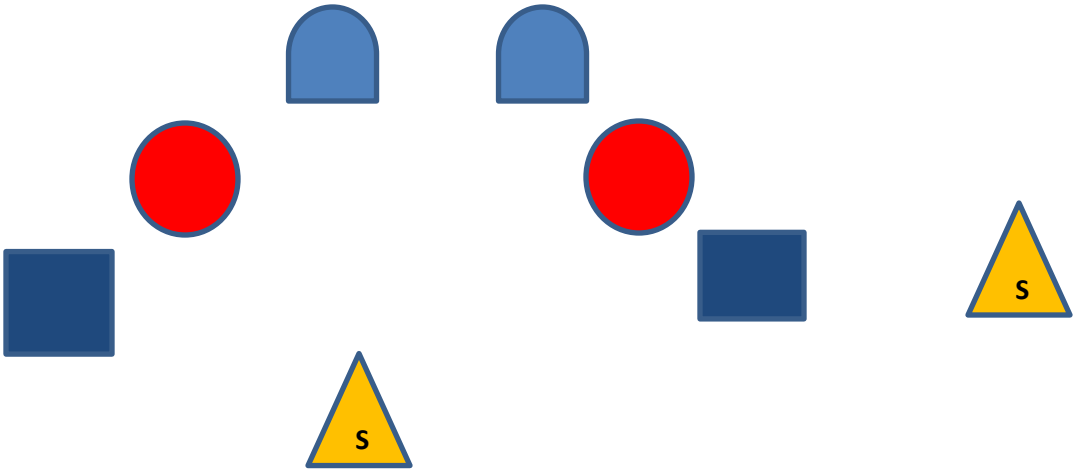

10 Rifle
10 Pistol
2+ Shotgun

Targets	Distance - yards
Pistol	4-4+-5-5+
Rifle	10-9+-9-8+-8
Shotgun	10