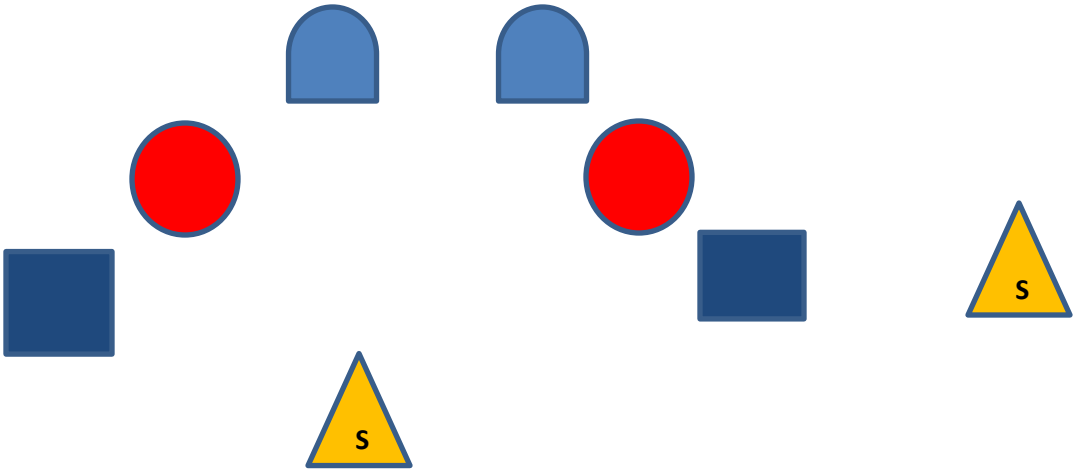

10 Rifle
 10 Pistol
 2+ Shotgun

Targets	Distance - yards
Pistol	4-4+-5-5+
Rifle	10-9+-9-8+-8
Shotgun	10

Stage 1 – Lower Gulch

Guns: Rifle loaded ten rounds staged safely. Shotgun open and empty staged safely. Pistols loaded five rounds each holstered.

Start: with hands flat on table not touching any gun.

Shooting: Gun order shooters choice. Both positions must be used.

- If with pistols, shoot the six pistol targets in a California Sweep. 1-2-1-3-1-4-1-5-1-6 from left to right.
- With rifle , shoot the six rifle targets in a California Sweep. 1-2-1-3-1-4-1-5-1-6 from left to right.
- If with Shotgun shoot the two shotgun targets till down.