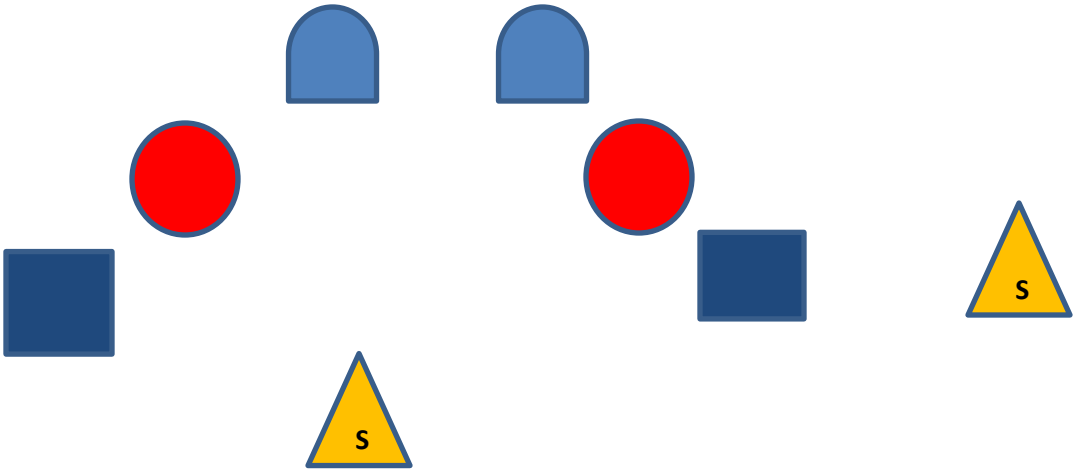

10 Rifle
10 Pistol
2+ Shotgun

Targets	Distance - yards
Pistol	4-4+-5-5+
Rifle	10-9+-9-8+-8
Shotgun	10