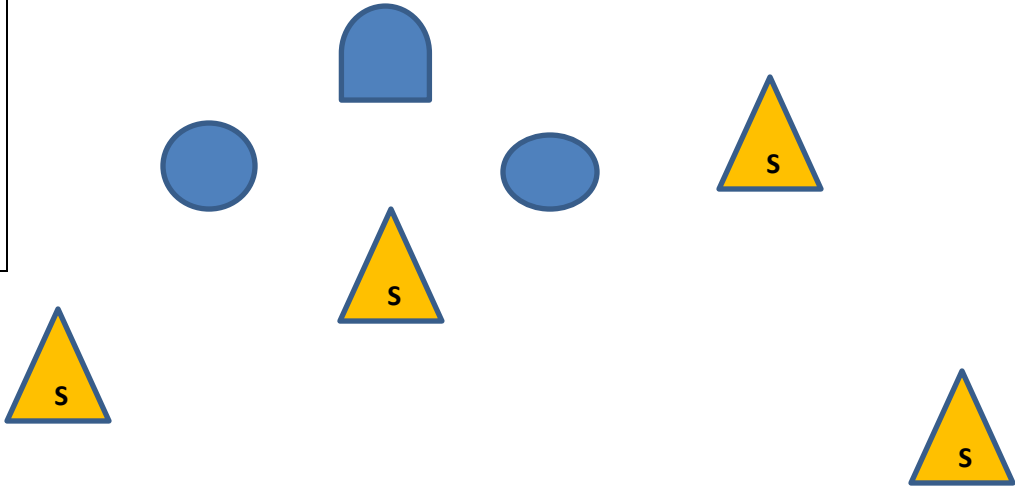

10 Rifle
10 Pistol
2+ Shotgun