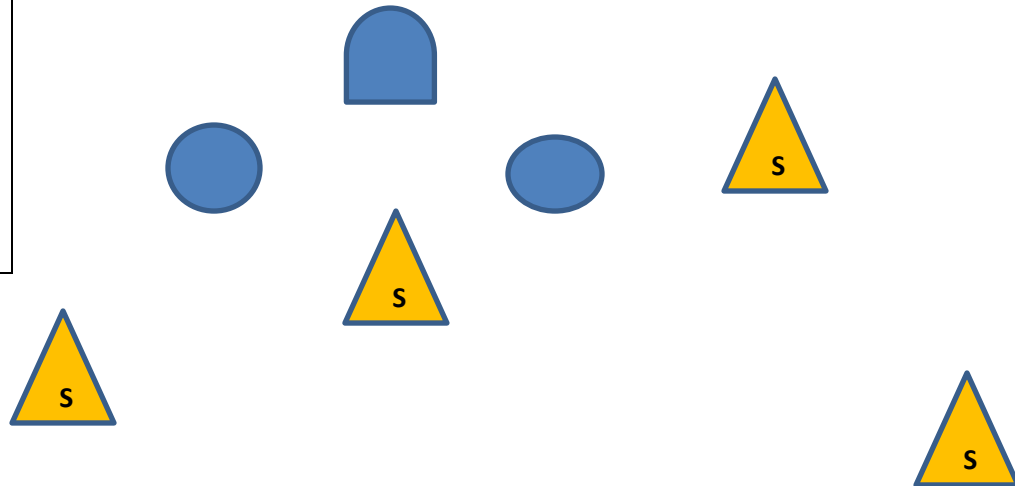

10 Rifle
 10 Pistol
 2+ Shotgun

Targets	Distance - yards
Pistol	4-4+-5-5+
Rifle	10-9+-9-8+-8
Shotgun	10

Stage 3 – Lower Gulch

Guns: Rifle loaded ten rounds staged safely. Shotgun open and empty staged safely. Pistols loaded five rounds each holstered.

Start: with hands gun(s) of choice in hand(s).

Shooting: Gun order shooters choice. Both positions must be used.

- If with pistols, shoot the six pistol targets in a 2,2,1,1,2,2 sweep from either end.
- With rifle , shoot the six rifle targets in a 2,2,1,1,2,2 sweep from either end.
- If with Shotgun shoot the two shotgun targets till down.

10 Rifle

10 Pistol

4+ Shotgun

Targets	Distance - yards
Pistol	4-4+-5-5+
Rifle	10-9+-9-8+-8
Shotgun	10

Stage 4 – Middle Gulch

Guns: Rifle loaded ten rounds staged safely.. Shotgun open and empty staged safely. Pistols loaded five rounds each holstered.