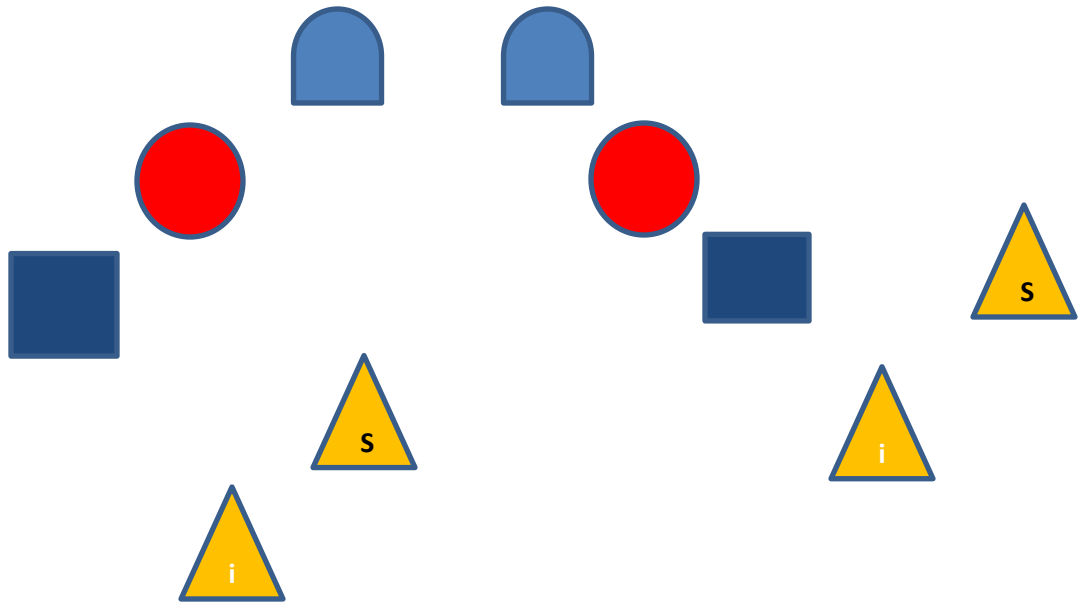

10 Rifle
10 Pistol
4+ Shotgun

Targets	Distance - yards
Pistol	4-4+-5-5+
Rifle	10-9+-9-8+-8
Shotgun	10

A

B

Stage 3 – Lower Gulch

Guns: Rifle loaded ten rounds staged safely. Shotgun open and empty staged safely. Pistols loaded five rounds each holstered.

Start: with hands gun(s) of choice in hand(s).

Shooting: Gun order shooters choice. Both positions must be used.

- If with pistols, shoot the six pistol targets in a 2,2,1,1,2,2 sweep from either end.
- With rifle, shoot the six rifle targets in a 2,2,1,1,2,2 sweep from either end.
- If with Shotgun shoot the shotgun targets till down.