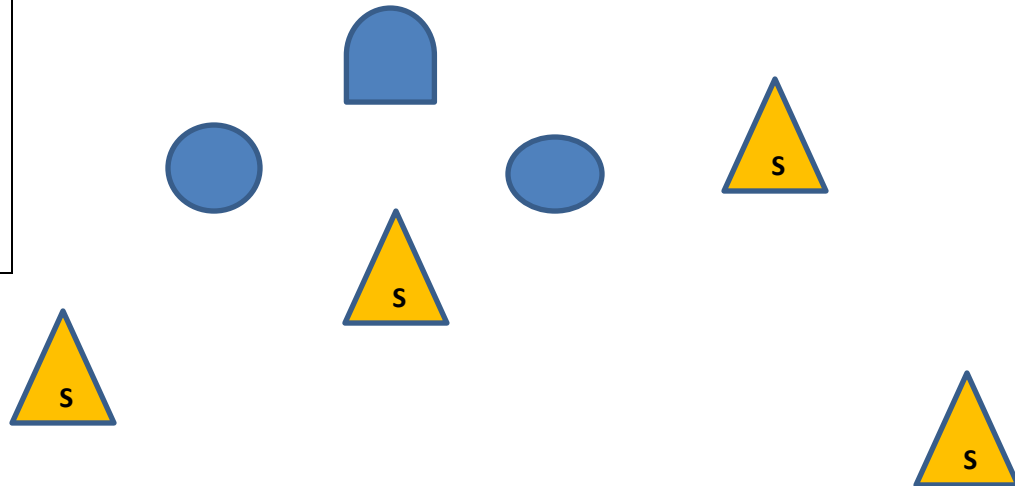

10 Rifle

10 Pistol

2+ Shotgun

Targets	Distance - yards
Pistol	4-4+-5-5+
Rifle	10-9+-9-8+-8
Shotgun	10

Stage 6 – Middle Gulch

Guns: Rifle loaded ten rounds staged safely.. Shotgun open and empty staged safely. Pistols loaded five rounds each holstered.

Start: with hands on hat.

Shooting: Gun order shooters choice. Both positions must be used.

- If with Shotgun, shoot the four shoutgun knockdown targets until down.
- With Rifle, engage the three rifle targets with a 1-2-2-3-2-2-1-2-2-3 sweep from either end.
- With pistols from table A, engage three pistol targets with a 1-2-2-3-2-2-1-2-2-3 sweep from either end.