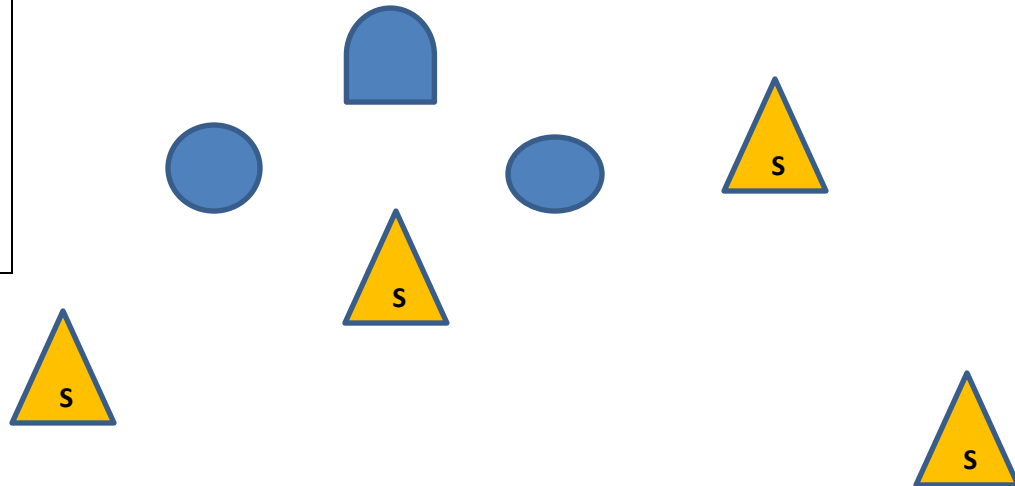

10 Rifle

10 Pistol

4+ Shotgun

Targets	Distance - yards
Pistol	4-4+-5-5+
Rifle	10-9+-9-8+-8
Shotgun	10

Stage 5 – Middle Gulch

Guns: Rifle loaded ten rounds staged safely. Shotgun open and empty staged safely. Pistols loaded five rounds each holstered.

Start: with hands at Sass default

Shooting: Gun order shooters choice. Both positions must be used.

- If with Shotgun, shoot the four knockdown targets until down.
- If with Rifle, engage the three rifle targets with a John Wayne sweep from either end. 1-2-3-3-2-1-1-2-3-3
- If with pistols, engage three pistol targets with a John Wayne sweep from either end. 1-2-3-3-2-1-1-2-3-3