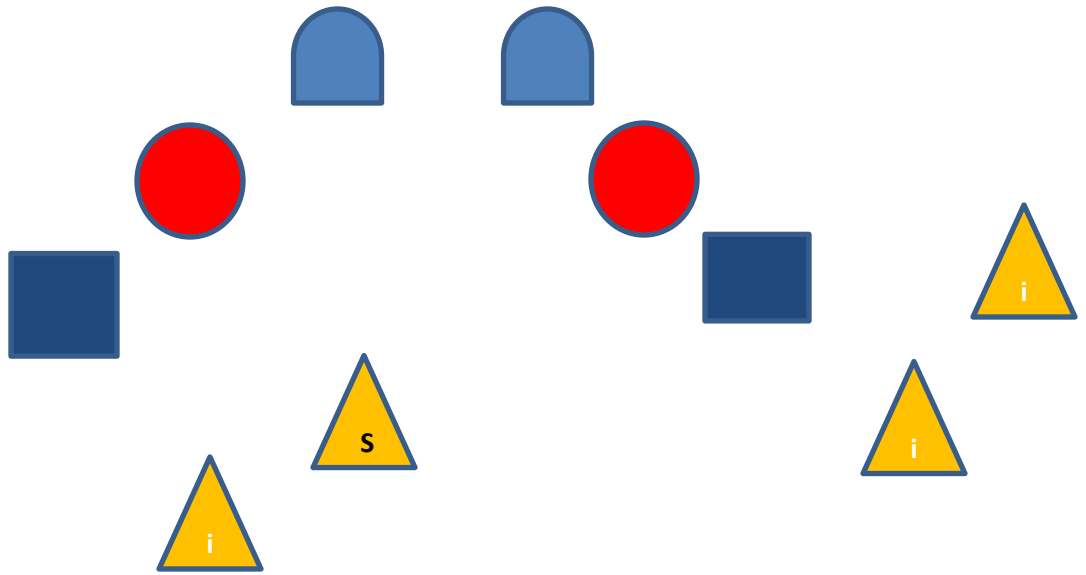

10 Rifle  
 10 Pistol  
 4+ Shotgun

Targets	Distance - yards
Pistol	4-4+-5-5+
Rifle	10-9+-9-8+-8
Shotgun	10

A

B

# Stage 1 – Lower Gulch

**Guns:** Rifle loaded ten rounds staged safely. Shotgun open and empty staged safely. Pistols loaded five rounds each holstered.

**Start:** with hands flat on table not touching any gun.

**Shooting:** Gun order shooters choice. Both positions must be used.

- If with pistols, shoot the six pistol targets in a California Sweep. 1-2-1-3-1-4-1-5-1-6 from left to right.
- With rifle, shoot the six rifle targets in a California Sweep. 1-2-1-3-1-4-1-5-1-6 from left to right.
- If with Shotgun shoot the shotgun targets till down.