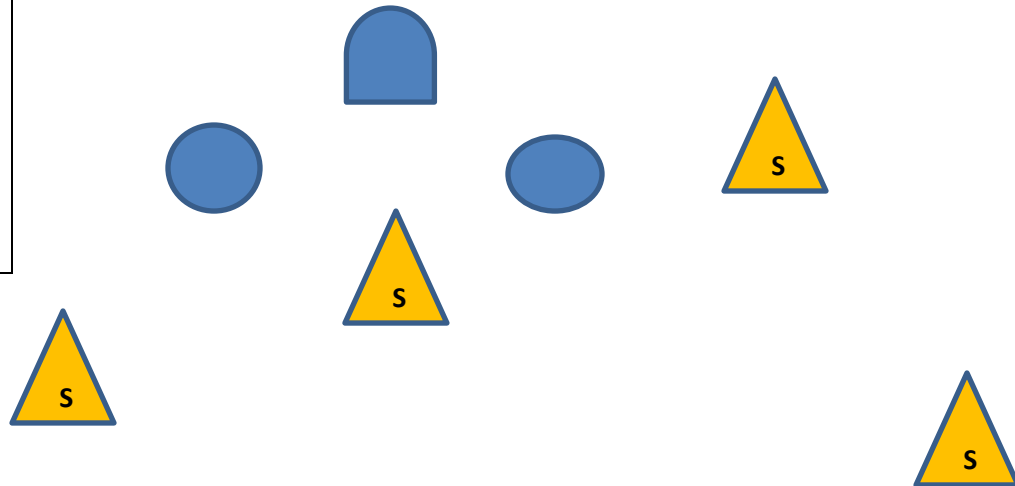

10 Rifle

10 Pistol

4+ Shotgun

Targets	Distance - yards
Pistol	4-4+-5-5+
Rifle	10-9+-9-8+-8
Shotgun	10

Stage 4 – Middle Gulch

Guns: Rifle loaded ten rounds staged safely. Shotgun open and empty staged safely. Pistols loaded five rounds each holstered.

Start: At table B with shotgun in hand.

Shooting: Gun shotgun, rifle, pistols. Both positions must be used

- With Shotgun in hand shoot the four knockdown targets until down.
- With Rifle, engage the three rifle targets with a 3-4-3 sweep from either end.
- With pistols from table A, engage three pistol targets with a 3-4-3 sweep from either end.