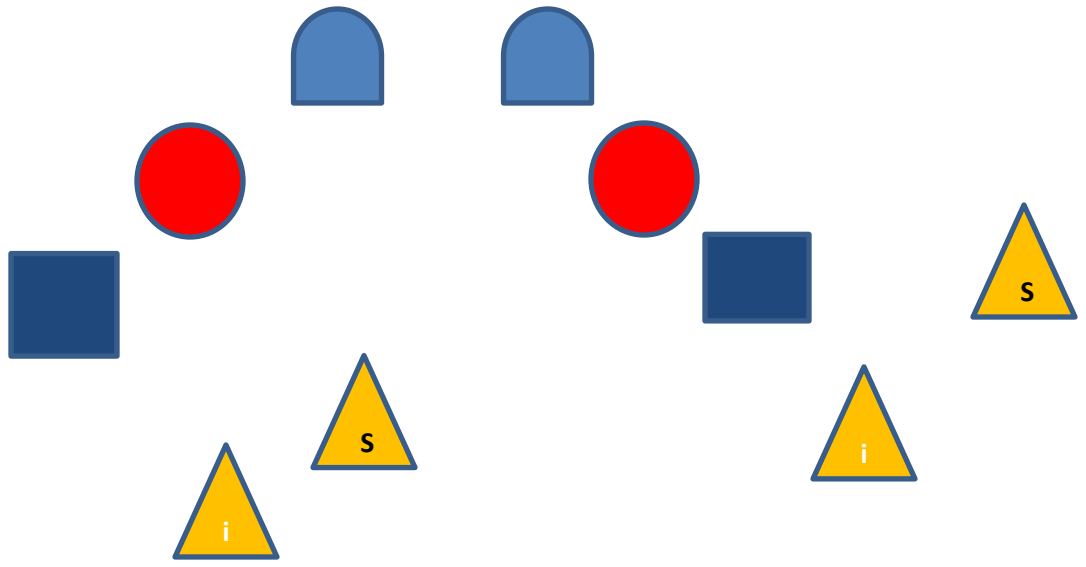

10 Rifle
10 Pistol
4+ Shotgun

Targets	Distance - yards
Pistol	4-4+-5-5+
Rifle	10-9+-9-8+-8
Shotgun	10

A

B

Stage 2 – Lower Gulch

Guns: Rifle loaded ten rounds staged safely. Shotgun open and empty staged safely. Pistols loaded five rounds each holstered.

Start: with hands at low surrender.

Shooting: Gun order shooters choice. Both positions must be used.

- If with pistols, shoot the six pistol targets in a 1-3-1-1-3-1 sweep from either end.
- With rifle, shoot the six rifle targets in a 1-3-1-1-3-1 sweep from either end.
- If with Shotgun shoot the shotgun targets till down.