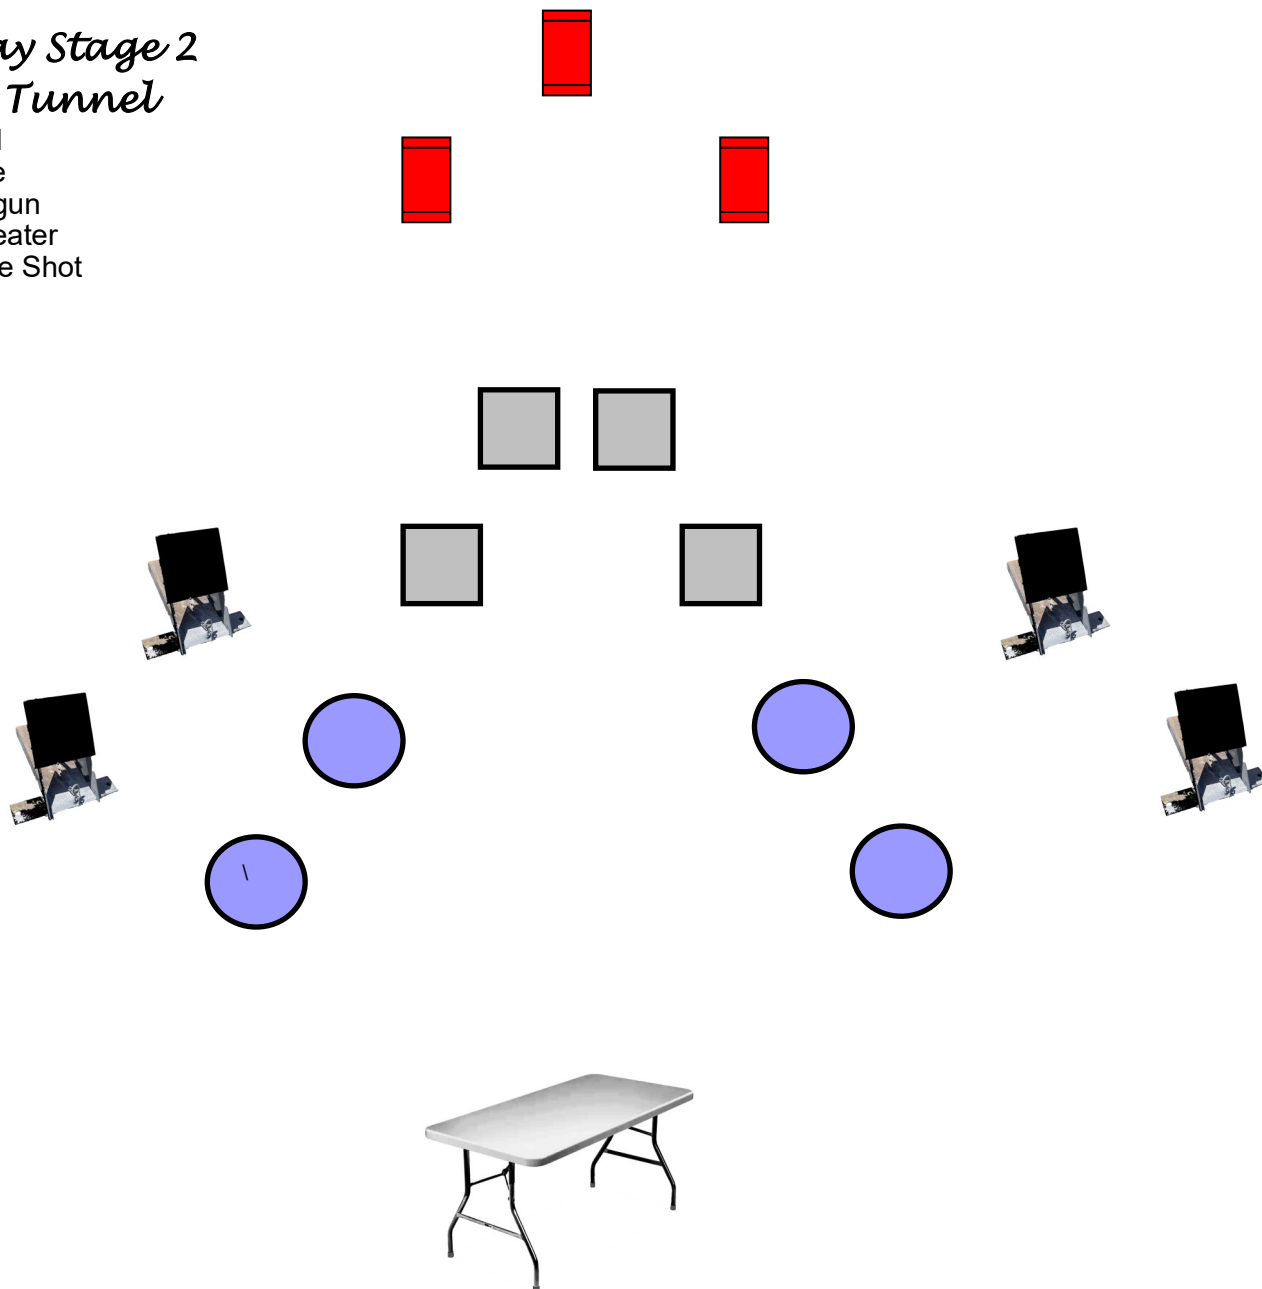

Left Bay Stage 1 Sutro Tunnel

10 Pistol
10 Rifle
4+ Shotgun
6 BB Repeater
4 BB single Shot

Gun order: Shooters choice

Start: Strong hand pointing down the tunnel.

When Ready say "Move over, I'm going in"

At the Beep:

Big Bore Repeater: Double tap near targets then double tap far target.

Big Bore Single Shot: Single tap near targets then double tap far target.

Left Bay Stage 2 Sutro Tunnel

10 Pistol
10+ Rifle
4+ Shotgun
5 BB Repeater
3 BB single Shot

Middle Bay, Stage 3 Delta Saloon Suicide Table 21"

10+1 Pistol
10+1 Rifle
2+ Shotgun
5+1 Big Bore Repeater
3+1 Big Bore Single (ha ha)

Gun order: Shooter's choice. Shooter chooses which to reload, pistol or rifle

Big Bore Single Shot: Double tap both targets (2-2).

Right Bay, Stage 5 Bucket of Blood

- 10 Pistol
- 10 Rifle
- 4+ Shotgun
- 5 Big Bore Repeater
- 3 Big Bore Single

Gun order: Shooters choice, Must use both tables