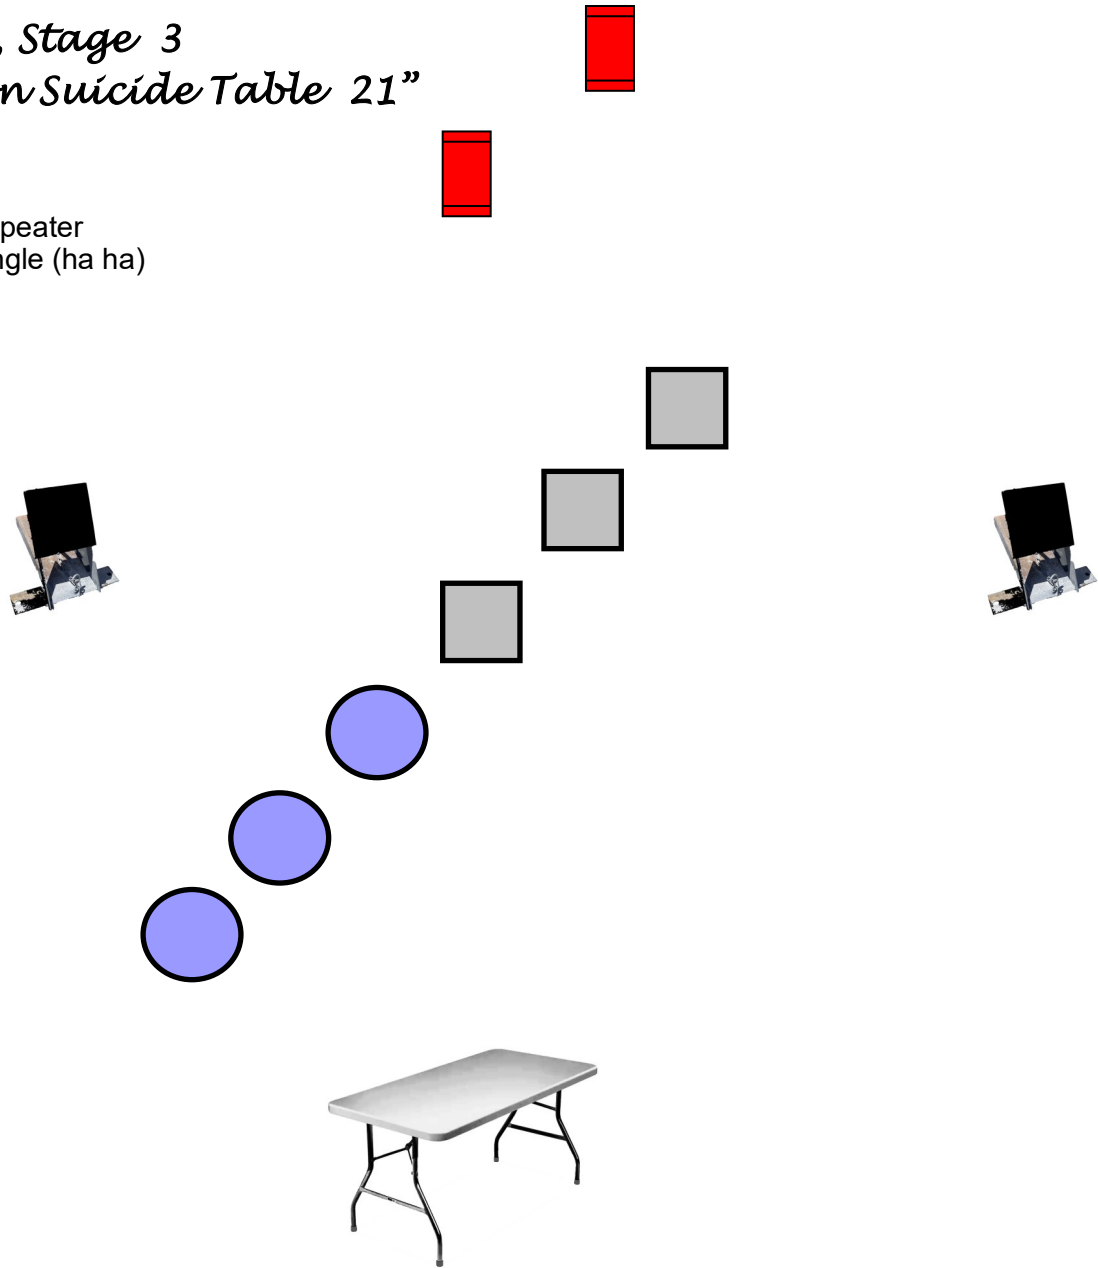

If Rifle: Same instructions as pistol using rifle targets

If Shotgun: Knock 'em down

Big Bore Repeater: Single tap near targets then triple tap far target.

Big Bore Single Shot: Single tap near targets then single tap far target.

Middle Bay, Stage 3 Delta Saloon Suicide Table 21”

10+1 Pistol
10+1 Rifle
2+ Shotgun
5+1 Big Bore Repeater
3+1 Big Bore Single (ha ha)

Gun order: Shooter's choice. Shooter chooses which to reload, pistol or rifle