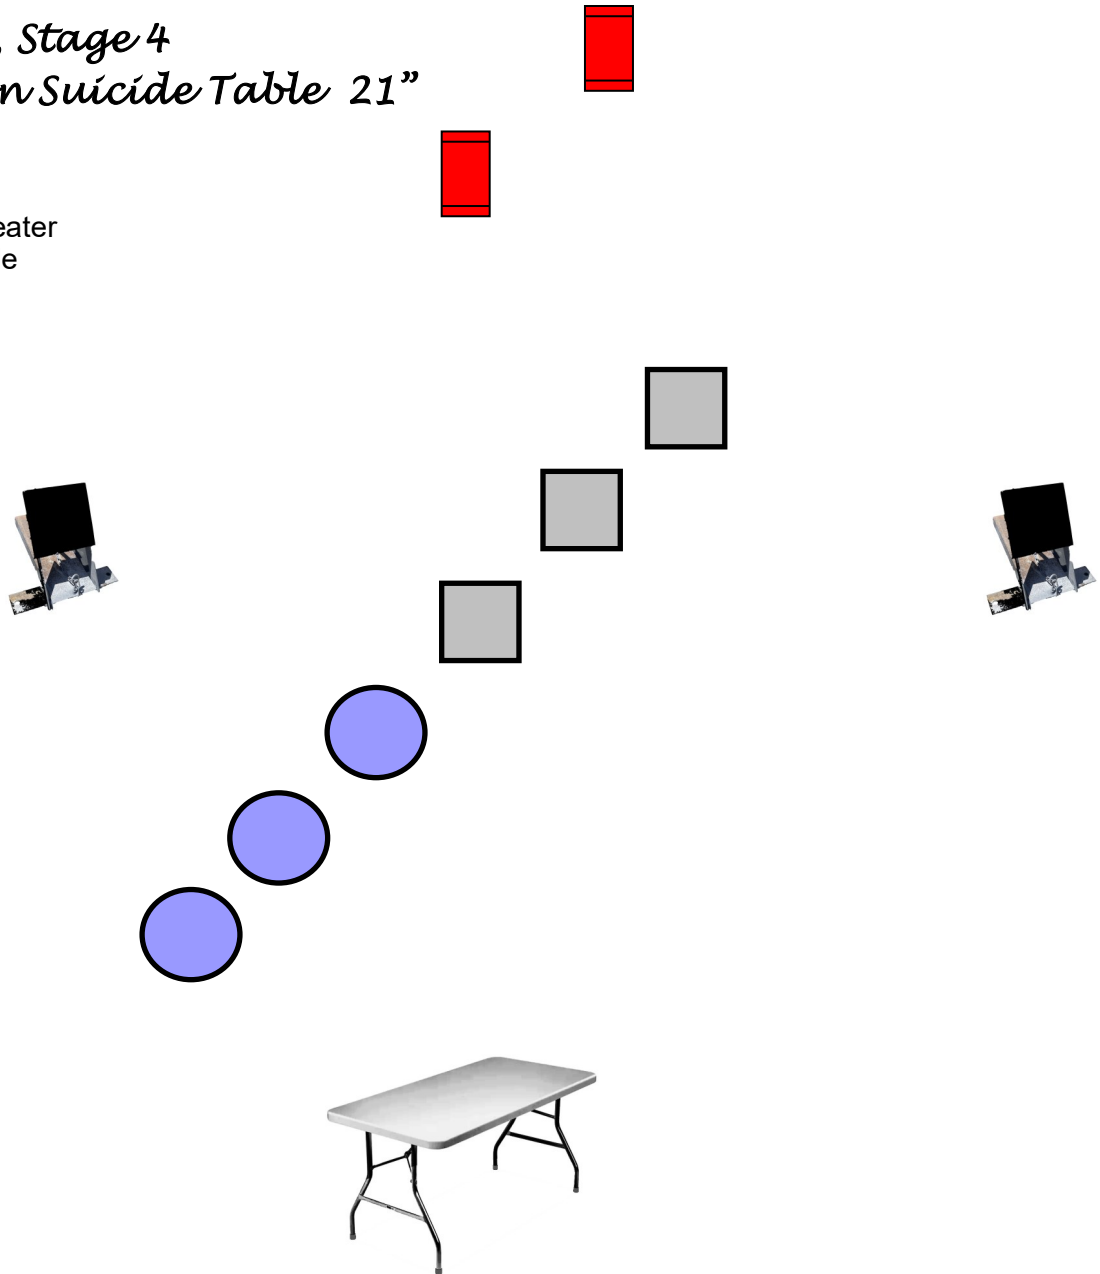

Middle Bay, Stage 4
Delta Saloon Suicide Table 21"

- 10 Pistol
- 10 Rifle
- 2+ Shotgun
- 5 Big Bore Repeater
- 4 Big Bore Single

Gun order: Shooters choice

Start: Hands flat on table only touching table.

When Ready saying loudly "I demand a new dealer?"

At the Beep:

If Pistols: Starting on either end of pistol targets double tap, triple tap, quintuple tap (2-3-5).

If Rifle: Same instructions as pistol using rifle targets

If Shotgun: Knock 'em down

Big Bore Repeater: Double tap then triple tap from either end.

Big Bore Single Shot: Double tap both targets.