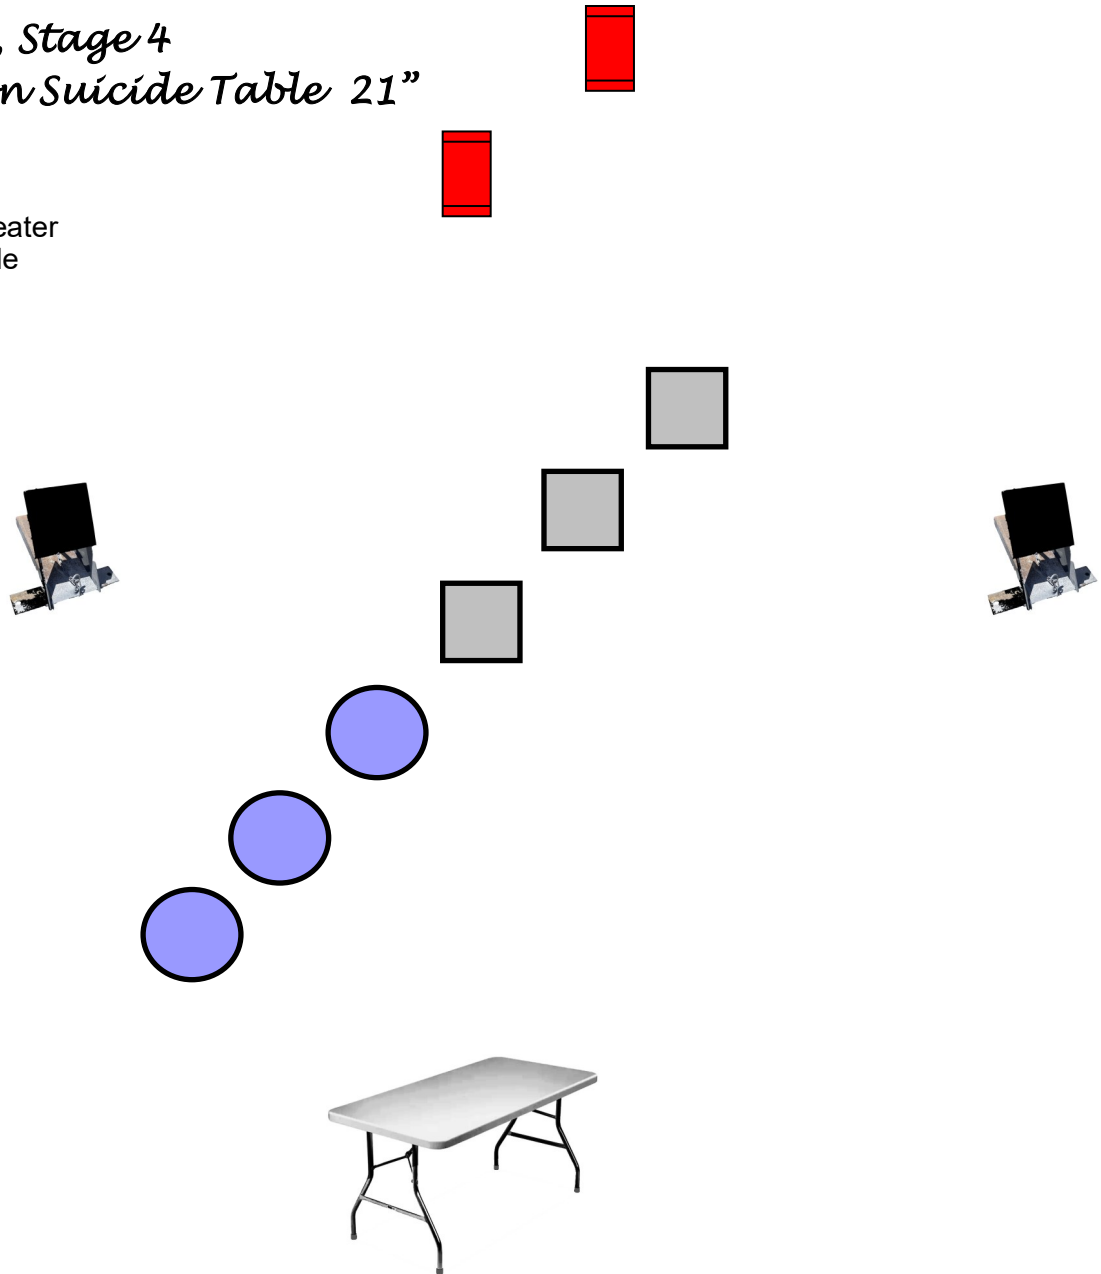

Middle Bay, Stage 3 Delta Saloon Suicide Table 21"

10+1 Pistol
10+1 Rifle
2+ Shotgun
5+1 Big Bore Repeater
3+1 Big Bore Single (ha ha)

Gun order: Shooter's choice. Shooter chooses which to reload, pistol or rifle

Delta Saloon Suicide Table 21"

- 10 Pistol
- 10 Rifle
- 4+ Shotgun
- 5 Big Bore Repeater
- 4 Big Bore Single

Gun order: Shooters choice

Start: Hands flat on table only touching table.

When Ready saying loudly "I demand a new dealer?"

Big Bore Single Shot: Double tap both targets (2-2).

Right Bay, Stage 5 Bucket of Blood

- 10 Pistol
- 10 Rifle
- 4+ Shotgun
- 5 Big Bore Repeater
- 3 Big Bore Single

Gun order: Shooters choice, Must use both tables