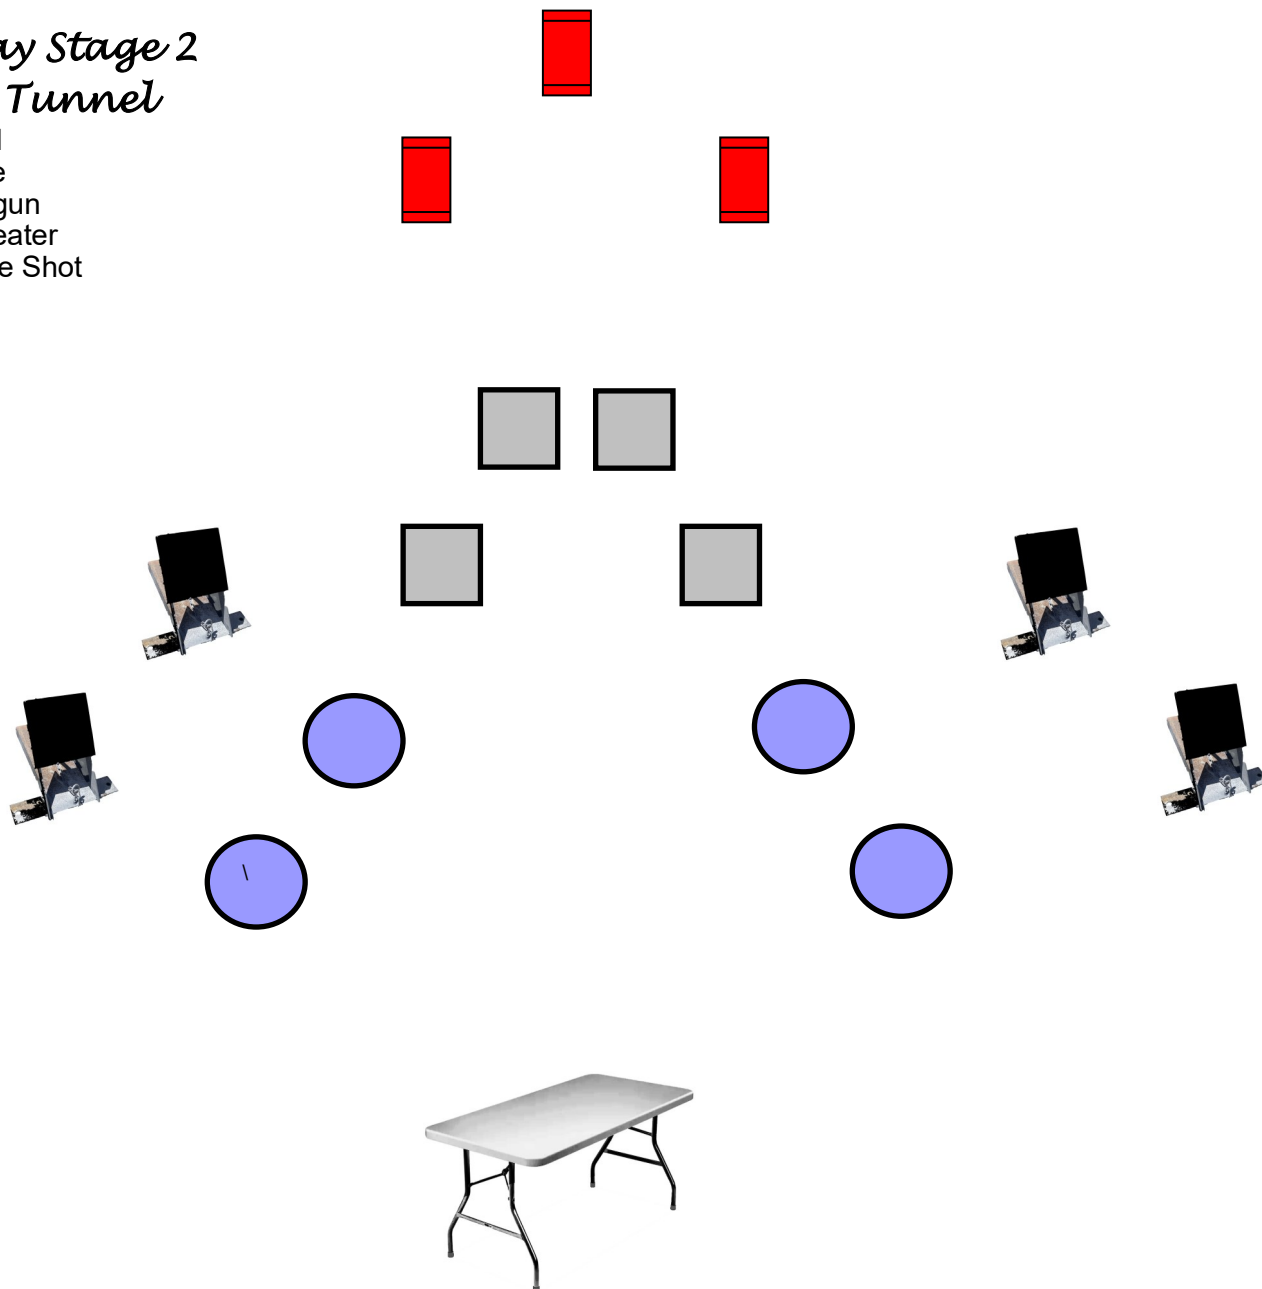

Left Bay Stage 1 Sutro Tunnel

10 Pistol
10 Rifle
4+ Shotgun
6 BB Repeater
4 BB single Shot

Gun order: Shooters choice

Start: Strong hand pointing down the tunnel.

When Ready say "Move over, I'm going in"

At the Beep:

Big Bore Repeater: Double tap near targets then double tap far target.

Big Bore Single Shot: Single tap near targets then double tap far target.

Left Bay Stage 2 Sutro Tunnel

10 Pistol
10+ Rifle
4+ Shotgun
5 BB Repeater
3 BB single Shot

Middle Bay, Stage 3 Delta Saloon Suicide Table 21”

10+1 Pistol
10+1 Rifle
2+ Shotgun
5+1 Big Bore Repeater
3+1 Big Bore Single (ha ha)

Gun order: Shooter's choice. Shooter chooses which to reload, pistol or rifle

Big Bore Single Shot: Double tap both targets.

Right Bay, Stage 5 Bucket of Blood

- 10 Pistol
- 10 Rifle
- 3+ Shotgun
- 5 Big Bore Repeater
- 3 Big Bore Single

Gun order: Shooters choice, Must use both tables