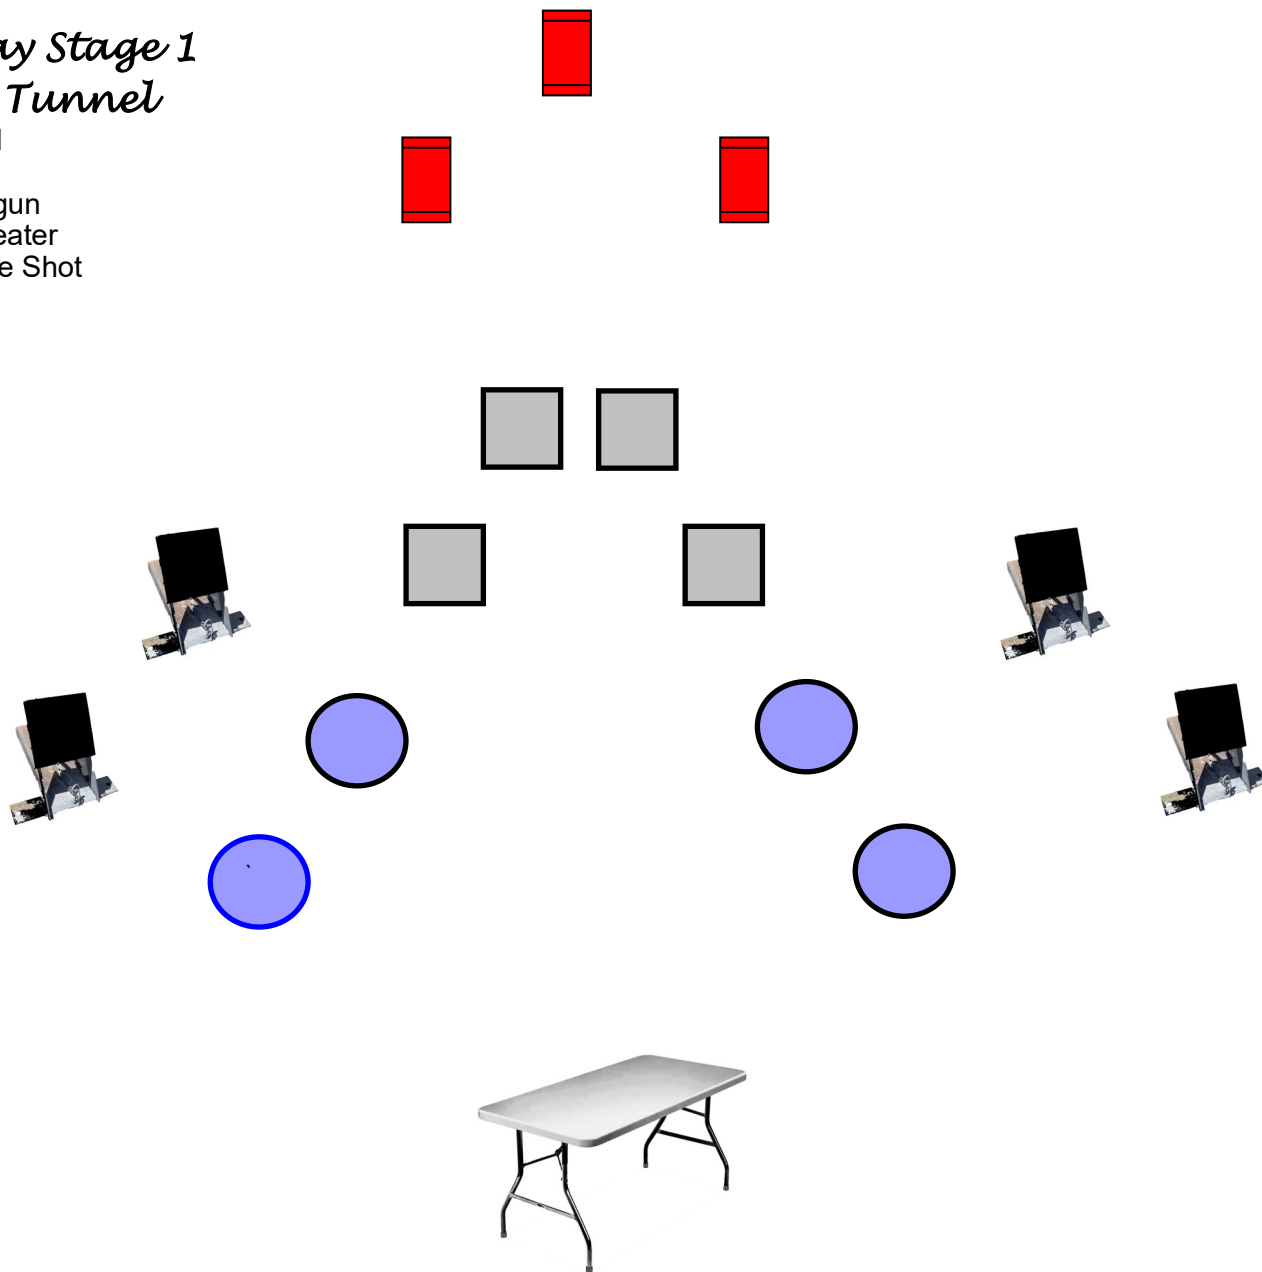

Left Bay Stage 1 Sutro Tunnel

10 Pistol
10 Rifle
4+ Shotgun
6 BB Repeater
4 BB single Shot

Gun order: Shooters choice

Start: Strong hand pointing down the tunnel.

When Ready say "Move over, I'm going in"

At the Beep:

Big Bore Repeater: Double tap near targets then double tap far target.

Big Bore Single Shot: Single tap near targets then double tap far target.

Left Bay Stage 2 Sutro Tunnel

10 Pistol
10+ Rifle
4+ Shotgun
5 BB Repeater
3 BB single Shot

Middle Bay, Stage 3 Delta Saloon Suicide Table 21”

10+1 Pistol
10+1 Rifle
2+ Shotgun
5+1 Big Bore Repeater
3+1 Big Bore Single (ha ha)

Gun order: Shooter's choice. Shooter chooses which to reload, pistol or rifle

Big Bore Single Shot: Double tap both targets.

Right Bay, Stage 5 Bucket of Blood

- 10 Pistol
- 10 Rifle
- 3+ Shotgun
- 5 Big Bore Repeater
- 3 Big Bore Single

Gun order: Shooters choice, Must use both tables