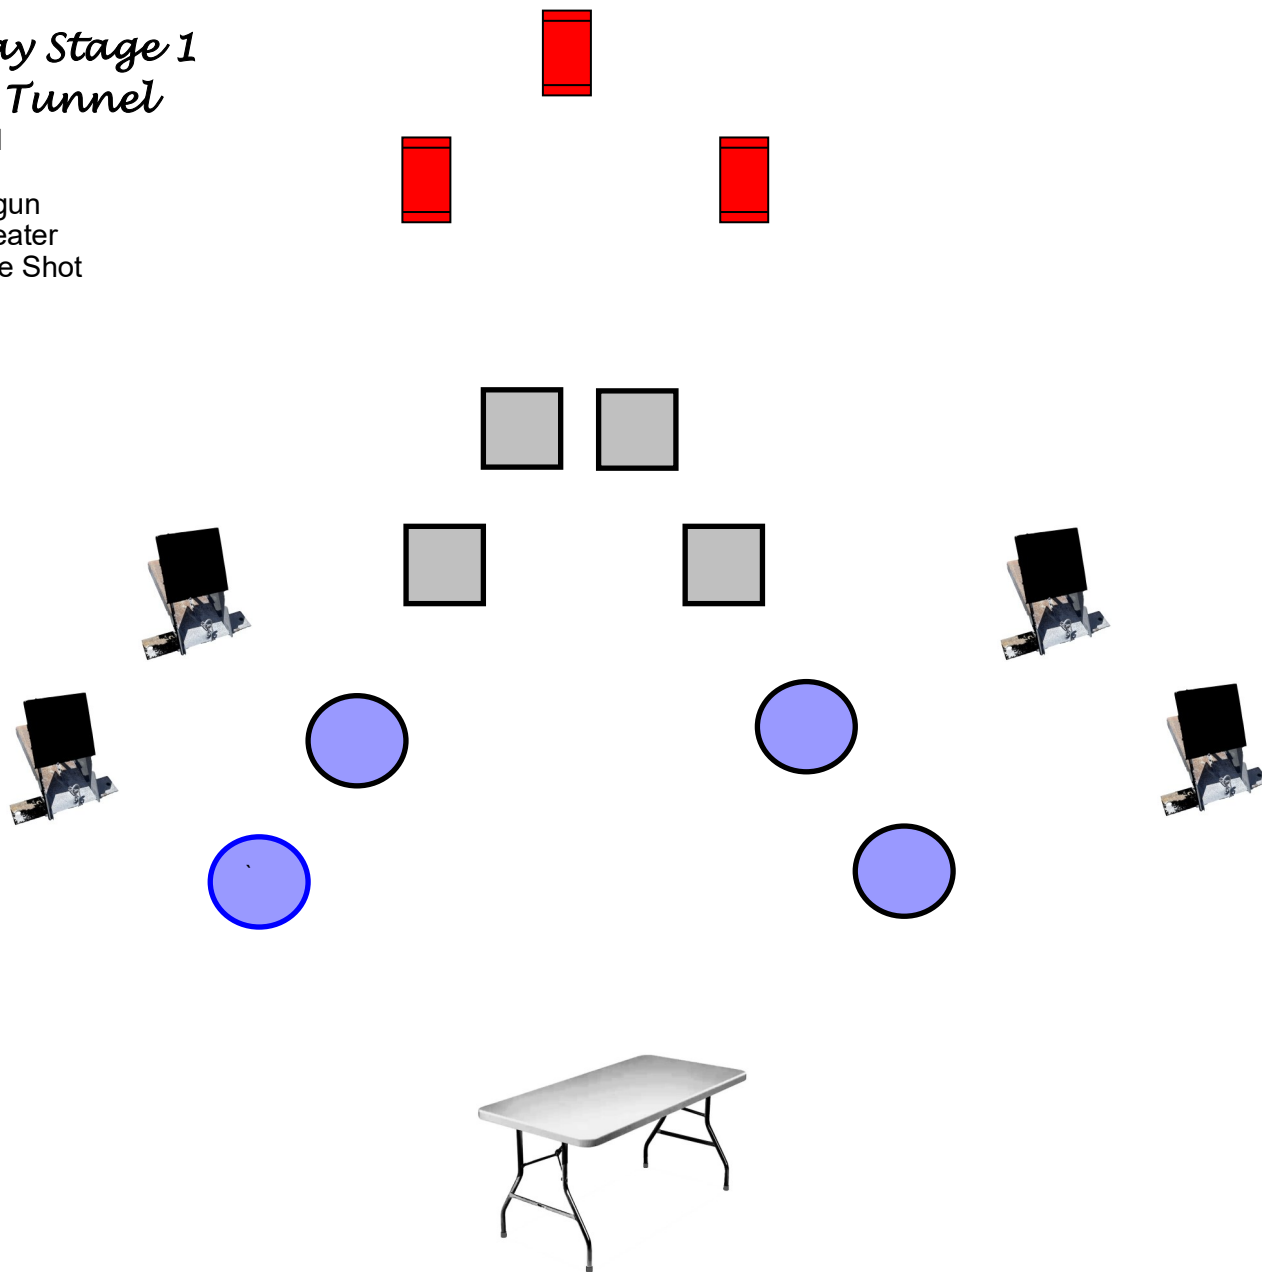

Left Bay Stage 1 Sutro Tunnel

10 Pistol
10 Rifle
4+ Shotgun
6 BB Repeater
4 BB single Shot

Gun order: Shooters choice

Start: Strong hand pointing down the tunnel.

When Ready say "Move over, I'm going in"

At the Beep:

Big Bore Repeater: Double tap near targets then double tap far target.

Big Bore Single Shot: Single tap near targets then double tap far target.

Left Bay Stage 2 Sutro Tunnel

10 Pistol
10+ Rifle
4+ Shotgun
5 BB Repeater
3 BB single Shot

Middle Bay, Stage 3 Delta Saloon Suicide Table 21"

10+1 Pistol
10+1 Rifle
2+ Shotgun
5+1 Big Bore Repeater
3+1 Big Bore Single (ha ha)

Gun order: Shooter's choice. Shooter chooses which to reload, pistol or rifle

Big Bore Single Shot: Double tap both targets (2-2).

Right Bay, Stage 5 Bucket of Blood

- 10 Pistol
- 10 Rifle
- 4+ Shotgun
- 5 Big Bore Repeater
- 3 Big Bore Single

Gun order: Shooters choice, Must use both tables