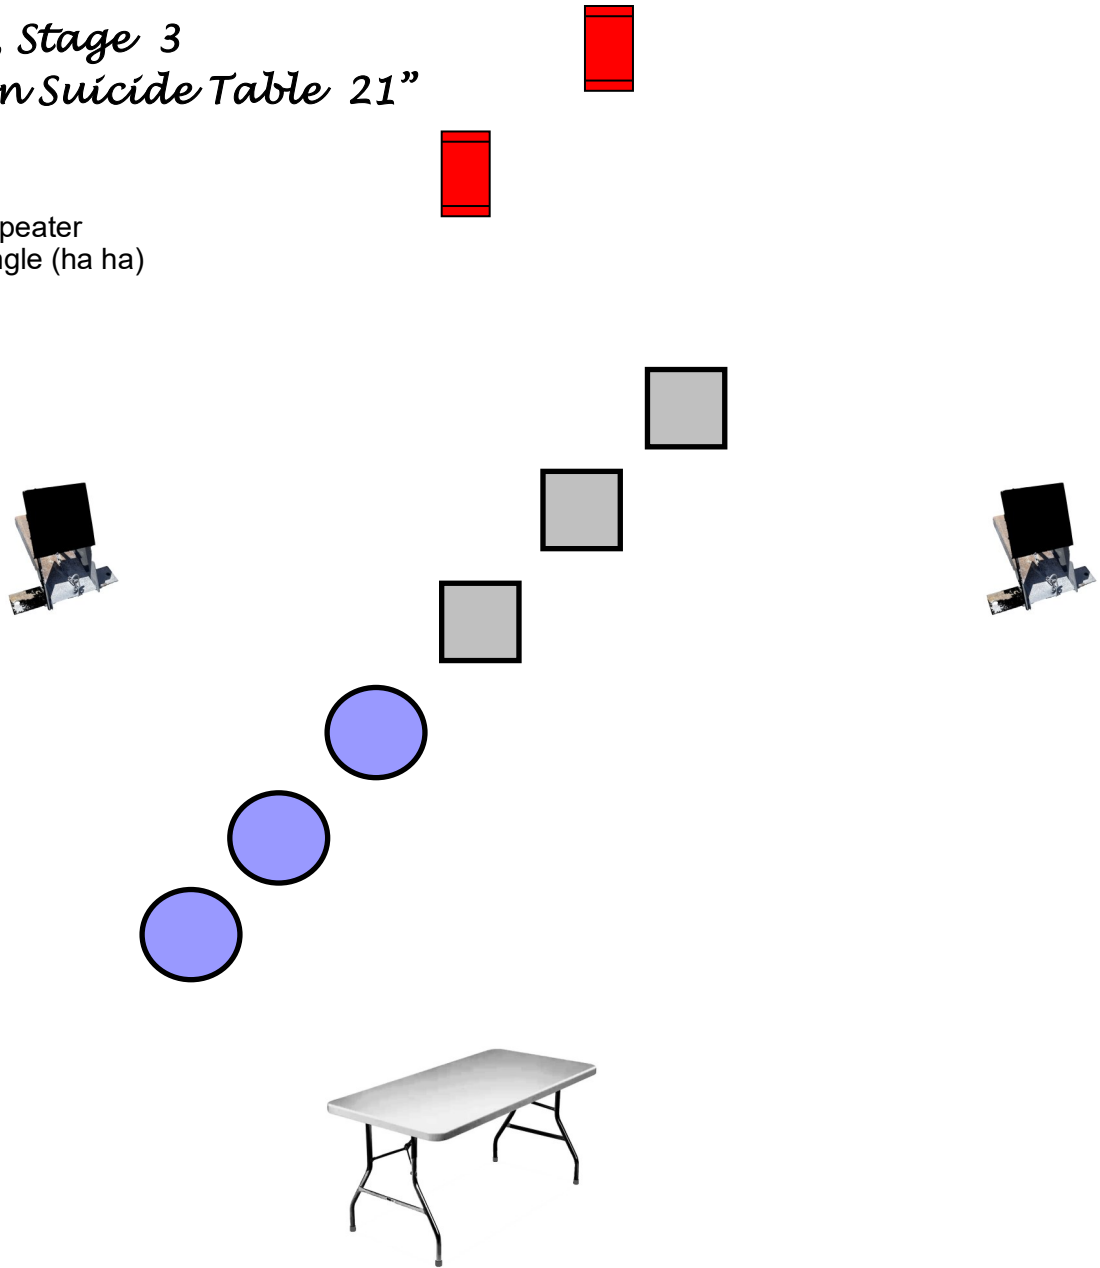

If Rifle: Same instructions as pistol using rifle targets

If Shotgun: Knock 'em down

Big Bore Repeater: Single tap near targets then triple tap far target.

Big Bore Single Shot: Single tap near targets then single tap far target.

Middle Bay, Stage 3 Delta Saloon Suicide Table 21"

10+1 Pistol
10+1 Rifle
2+ Shotgun
5+1 Big Bore Repeater
3+1 Big Bore Single (ha ha)

Gun order: Shooter's choice. Shooter chooses which to reload, pistol or rifle